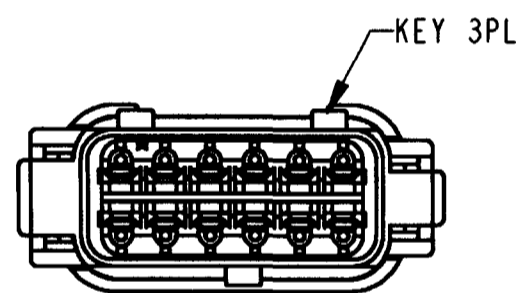

REV NC	DTM06-12S*-E003	REVISIONS		
SYM	DESCRIPTION	DATE	APPROVED	
	SEE SHEET 1	12-17-01	ROR	

DTM06-12SD-E003
KEY -D-
COLOR: BROWN

NOTES:

SIGNATURE & DATE		PLUG W/END CAP 12 CONTACTS, SIZE 20 A,B,C,D KEYS -E003 MOD DTM SERIES	CP	MATL. CODE	
DR	D. MEYER 11/15/01		The Deutsch Company DEUTSCH I.P.D. 3850 INDUSTRIAL AVE. HEMET, CALIF. 92545		
CHK	R. Reed 12/17/01		B DTM06-12S*-E003		
PE	D. Meyer 1/13/01				
APPD	R. Reed 12-17-01		DWG SIZE	CODE 11139	SHEET 2 OF 2
SCALE	NONE	WT			

ENVELOPE