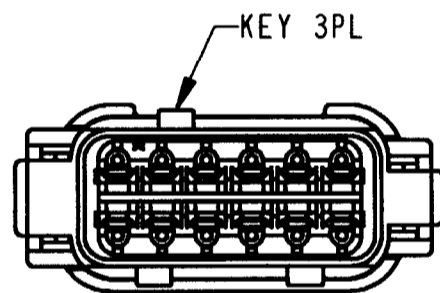

REV NC	DTM06-12S*-E003	REVISIONS		
SYM	DESCRIPTION	DATE	APPROVED	
	SEE SHEET 1	12-17-01	ROR	

DTM06-12SC-E003
KEY -C-
COLOR: GREEN

NOTES:

SIGNATURE & DATE		PLUG W/END CAP 12 CONTACTS, SIZE 20 A,B,C,D KEYS -E003 MOD DTM SERIES	CP	MATL. CODE	
DR	D. MEYER 11/15/01		The Deutsch Company DEUTSCH I.P.D. 3850 INDUSTRIAL AVE. HEMET, CALIF. 92545		
CHK	R. Reed 12/17/01		B DTM06-12S*-E003		
PE	D. Meyer 1/13/01				
APPD	R. Reed 12-17-01		DWG SIZE	CODE 11139	SHEET 2 OF 2
SCALE	NONE	WT			

ENVELOPE