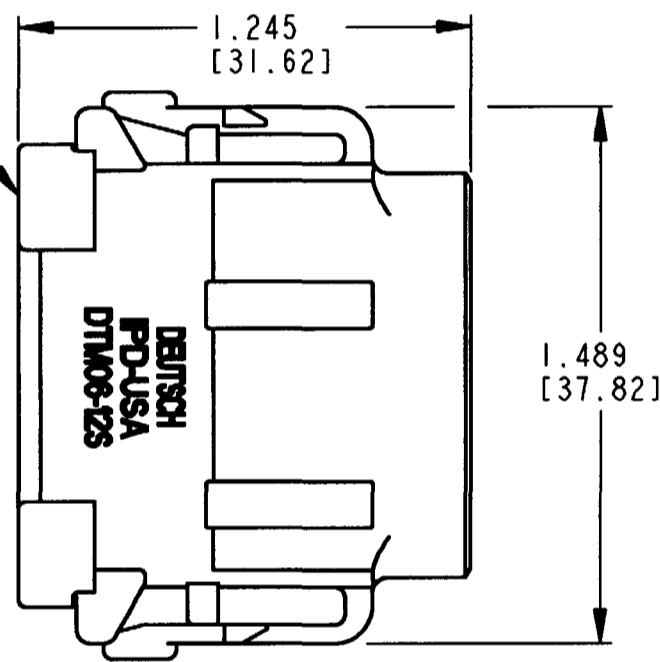

REV
NC DTM06-12S*-E003

REVISIONS			
SYM	DESCRIPTION	DATE	APPROVED
NC	NEW RELEASE PER E.O. P17535	12-17-01	RDR

8
END CAP

8. PART MODIFICATION.
7. SEE SHEET 2 FOR OTHER KEY ARRANGEMENT.
6. MATERIAL - HOUSING/END CAP: PLASTIC; GROMMET: RUBBER.
5. THIS PLUG MATES WITH DTM04-12P*-**** RECEPTACLE. (* = A,B,C,D KEYS; **** = ALL MODIFICATIONS)
4. FOR CONTACT AND WIRE PERFORMANCE AND APPLICATION CHARACTERISTICS SEE ENVELOPE DRAWING 0425-015-0000.
3. SECONDARY WEDGE LOCK SOLD SEPARATELY: WM-12S.
2. DIMENSION TOLERANCE: $\pm .025$ [.64].
1. DIMENSIONS ARE IN INCHES [mm].
- NOTES: UNLESS OTHERWISE SPECIFIED

CONTACT SIZE	MIN. INSUL. O.D.	MAX. INSUL. O.D.	WIRE RANGE [mm ²] REF ONLY
20	.053 [1.35]	.120 [3.05]	16-20 AWG [1.0-0.5]

SIGNATURE & DATE	
DR	D. MEYER 11/15/01
CHK	B. B. 12/17/01
PE	D. Meyer 12/13/01
APPD	R. Reed 12-17-01
SCALE	NONE WT

PLUG W/END CAP
12 CONTACTS, SIZE 20
A,B,C,D KEYS
-E003 MOD
DTM SERIES

CP	MATL. CODE
	The Deutsch Company DEUTSCH I.P.D. 3850 INDUSTRIAL AVE. HEMET, CALIF. 92545
B	DTM06-12S*-E003
DWG SIZE	CODE 11139 SHEET 1 OF 2

DTM06-12SD-E003
KEY -D-
COLOR: BROWN

NOTES:

SIGNATURE & DATE		PLUG W/END CAP 12 CONTACTS, SIZE 20 A,B,C,D KEYS -E003 MOD DTM SERIES	CP	MATL. CODE
DR	D. MEYER 11/15/01		The Deutsch Company DEUTSCH I.P.D. 3850 INDUSTRIAL AVE. HEMET, CALIF. 92545	
CHK	R. Reed 12/17/01		B DTM06-12S*-E003	
PE	D. Meyer 1/13/01			
APPD	R. Reed 12-17-01		DWG SIZE	CODE 11139
SCALE	NONE	WT		