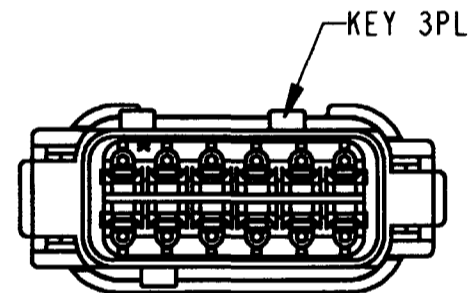

REV NC	DTM06-12S*-E003	REVISIONS		
SYM	DESCRIPTION	DATE	APPROVED	
	SEE SHEET 1	12-17-01	ROR	

DTM06-12SA-E003
KEY -A-
COLOR: GREY

NOTES:

SIGNATURE & DATE		PLUG W/END CAP 12 CONTACTS, SIZE 20 A,B,C,D KEYS -E003 MOD DTM SERIES	CP	MATL. CODE	
DR	D. MEYER 11/15/01		The Deutsch Company DEUTSCH I.P.D. 3850 INDUSTRIAL AVE. HEMET, CALIF. 92545		
CHK	R. Reed 12/17/01		B DTM06-12S*-E003		
PE	D. Meyer 1/13/01				
APPD	R. Reed 12-17-01		DWG SIZE	CODE 11139	SHEET 2 OF 2
SCALE	NONE	WT			

ENVELOPE