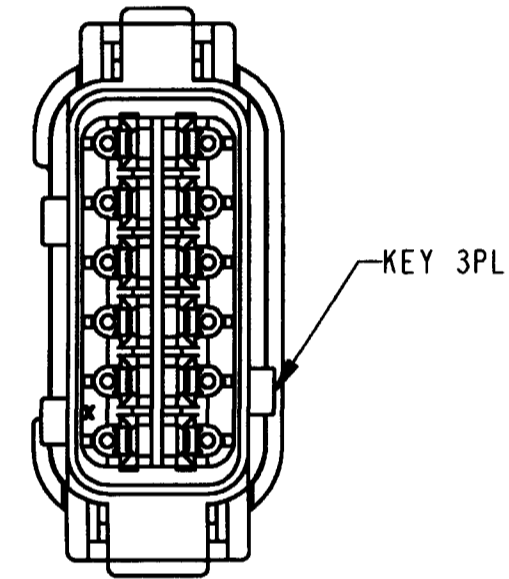

REV
NC DTM06-12S*-E003

REVISIONS			
SYM	DESCRIPTION	DATE	APPROVED
NC	NEW RELEASE PER E.O. P17535	12-17-01	RDR

8
END CAP

8. PART MODIFICATION.
7. SEE SHEET 2 FOR OTHER KEY ARRANGEMENT.
6. MATERIAL - HOUSING/END CAP: PLASTIC; GROMMET: RUBBER.
5. THIS PLUG MATES WITH DTM04-12P*-**** RECEPTACLE. (* = A,B,C,D KEYS; **** = ALL MODIFICATIONS)
4. FOR CONTACT AND WIRE PERFORMANCE AND APPLICATION CHARACTERISTICS SEE ENVELOPE DRAWING 0425-015-0000.
3. SECONDARY WEDGE LOCK SOLD SEPARATELY: WM-12S.
2. DIMENSION TOLERANCE: $\pm .025$ [.64].
1. DIMENSIONS ARE IN INCHES [mm].
- NOTES: UNLESS OTHERWISE SPECIFIED

CONTACT SIZE	MIN. INSUL. O.D.	MAX. INSUL. O.D.	WIRE RANGE [mm ²] REF ONLY
20	.053 [1.35]	.120 [3.05]	16-20 AWG [1.0-0.5]

SIGNATURE & DATE	
DR	D. MEYER 11/15/01
CHK	B. B. 12/17/01
PE	D. Meyer 12/13/01
APPD	R. Reed 12-17-01
SCALE	NONE WT

PLUG W/END CAP
12 CONTACTS, SIZE 20
A,B,C,D KEYS
-E003 MOD
DTM SERIES

CP	MATL. CODE
	The Deutsch Company DEUTSCH I.P.D. 3850 INDUSTRIAL AVE. HEMET, CALIF. 92545
B	DTM06-12S*-E003
DWG SIZE	CODE 11139 SHEET 1 OF 2

DTM06-12SD-E003
KEY -D-
COLOR: BROWN

NOTES:

SIGNATURE & DATE		PLUG W/END CAP 12 CONTACTS, SIZE 20 A,B,C,D KEYS -E003 MOD DTM SERIES	CP	MATL. CODE
DR	D. MEYER 11/15/01		The Deutsch Company DEUTSCH I.P.D. 3850 INDUSTRIAL AVE. HEMET, CALIF. 92545	
CHK	R. Reed 12/17/01		B DTM06-12S*-E003	
PE	D. Meyer 1/13/01			
APPD	R. Reed 12-17-01		DWG SIZE	CODE 11139
SCALE	NONE	WT		