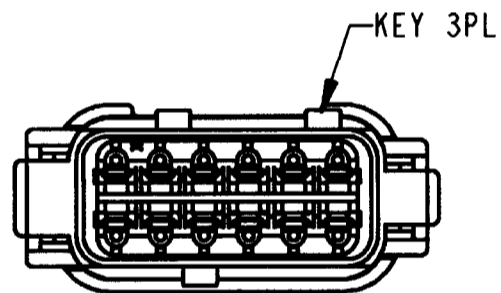

REV NC	DTM06-12S*-E003	REVISIONS		
SYM	DESCRIPTION	DATE	APPROVED	
	SEE SHEET 1	12-17-01	ROR	

DTM06-12SB-E003
KEY -B-
COLOR: BLACK

NOTES:

SIGNATURE & DATE		PLUG W/END CAP 12 CONTACTS, SIZE 20 A,B,C,D KEYS -E003 MOD DTM SERIES	CP	MATL. CODE	
DR	D. MEYER 11/15/01		The Deutsch Company DEUTSCH I.P.D. 3850 INDUSTRIAL AVE. HEMET, CALIF. 92545		
CHK	R. Reed 12/17/01		B DTM06-12S*-E003		
PE	D. Meyer 1/13/01				
APPD	R. Reed 12-17-01		DWG SIZE	CODE 11139	SHEET 2 OF 2
SCALE	NONE	WT			

ENVELOPE