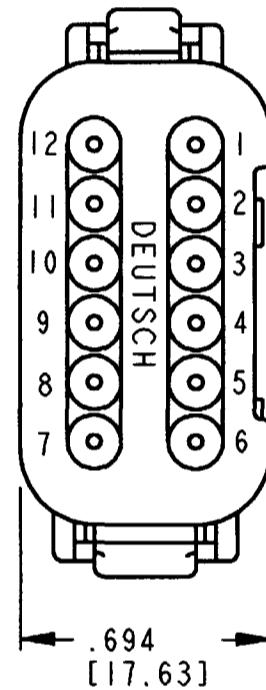

REV
NC DTM06-12S*-E003

REVISIONS			
SYM	DESCRIPTION	DATE	APPROVED
NC	NEW RELEASE PER E.O. P17535	12-17-01	RDR

8
END CAP

8. PART MODIFICATION.
7. SEE SHEET 2 FOR OTHER KEY ARRANGEMENT.
6. MATERIAL - HOUSING/END CAP: PLASTIC; GROMMET: RUBBER.
5. THIS PLUG MATES WITH DTM04-12P*-**** RECEPTACLE. (* = A,B,C,D KEYS; **** = ALL MODIFICATIONS)
4. FOR CONTACT AND WIRE PERFORMANCE AND APPLICATION CHARACTERISTICS SEE ENVELOPE DRAWING 0425-015-0000.
3. SECONDARY WEDGE LOCK SOLD SEPARATELY: WM-12S.
2. DIMENSION TOLERANCE: $\pm .025$ [.64].
1. DIMENSIONS ARE IN INCHES [mm].
- NOTES: UNLESS OTHERWISE SPECIFIED

CONTACT SIZE	MIN. INSUL. O.D.	MAX. INSUL. O.D.	WIRE RANGE [mm ²] REF ONLY
20	.053 [1.35]	.120 [3.05]	16-20 AWG [1.0-0.5]

SIGNATURE & DATE	
DR	D. MEYER 11/15/01
CHK	B. B. 12/17/01
PE	D. Meyer 12/13/01
APPD	R. Reed 12-17-01
SCALE	NONE WT

PLUG W/END CAP
12 CONTACTS, SIZE 20
A,B,C,D KEYS
-E003 MOD
DTM SERIES

CP	MATL. CODE
	The Deutsch Company DEUTSCH I.P.D. 3850 INDUSTRIAL AVE. HEMET, CALIF. 92545
B	DTM06-12S*-E003
DWG SIZE	CODE 11139 SHEET 1 OF 2

DTM06-12SD-E003
KEY -D-
COLOR: BROWN

NOTES:

SIGNATURE & DATE		PLUG W/END CAP 12 CONTACTS, SIZE 20 A,B,C,D KEYS -E003 MOD DTM SERIES	CP	MATL. CODE
DR	D. MEYER 11/15/01		The Deutsch Company DEUTSCH I.P.D. 3850 INDUSTRIAL AVE. HEMET, CALIF. 92545	
CHK	R. Reed 12/17/01		B DTM06-12S*-E003	
PE	D. Meyer 1/13/01			
APPD	R. Reed 12-17-01		DWG SIZE	CODE 11139
SCALE	NONE	WT		