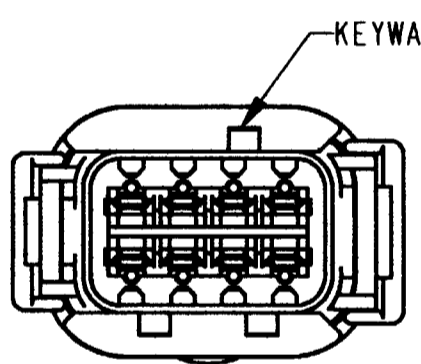

REV NC		REVISIONS		
SYM	DESCRIPTION	DATE	APPROVED	
NC	NEW RELEASE PER E.O. P17232	4-19-01	RDR	

7. SEE SHEET 2 FOR OTHER KEY ARRANGEMENTS.
6. MATERIAL - HOUSING: PLASTIC; GROMMET: RUBBER.
5. THIS RECEPTACLE MATES WITH DTM06-08S*-**** PLUG. (* = A,B,C,D KEYS; **** = ALL MODIFICATIONS)
4. FOR CONTACT AND WIRE PERFORMANCE AND APPLICATION CHARACTERISTICS SEE ENVELOPE DRAWING 0425-015-0000.
3. SECONDARY WEDGE LOCK SOLD SEPARATELY: WM-8P.
2. DIMENSION TOLERANCE: $\pm .025$ [.64].
1. DIMENSIONS ARE IN INCHES [mm].

NOTES: UNLESS OTHERWISE SPECIFIED

CONTACT SIZE	MIN. INSUL. O.D.	MAX. INSUL. O.D.	WIRE RANGE [mm ²] REF ONLY
20	.053 [1.35]	.120 [3.05]	16-22 AWG [1.0-0.5]

SIGNATURE & DATE	
DR	J. APOSTOL 16 APR 2001
CHK	<i>[Signature]</i> 4/18/01
PE	<i>[Signature]</i> 4/18/01
APPD	<i>[Signature]</i> 4-19-01
SCALE	NONE WT

RECEPTACLE
8 CONTACTS, SIZE 20
A,B,C,D KEYS
DTM SERIES

ENVELOPE

CP	MATL. CODE
The Deutsch Company DEUTSCH I.P.D. 3850 INDUSTRIAL AVE. HEMET, CALIF. 92545	
B	DTM04-08P*
DWG SIZE	CODE 11139 SHEET 1 OF 2

REV NC		DTM04-08P*			REVISIONS			
SYM	DESCRIPTION	DATE	APPROVED					
	SEE SHEET ONE	4-19-01	RDR					

DTM04-08PA
KEY -A-
COLOR: GREY

DTM04-08PB
KEY -B-
COLOR: BLACK

DTM04-08PC
KEY -C-
COLOR: GREEN

DTM04-08PD
KEY -D-
COLOR: BROWN

NOTES:

SIGNATURE & DATE		RECEPTACLE 8 CONTACTS, SIZE 20 A, B, C, D KEYS DTM SERIES	CP	MATL. CODE	
DR	J. APOSTOL 16APR2001		The Deutch Company DEUTSCH I.P.D. 3850 INDUSTRIAL AVE. HEMET, CALIF. 92545		
CHK	Rmlyg 4/18/01		B	DTM04-08P*	
PE	Dmeyer 4/16/01			CODE	SHEET 2 OF 2
APPD	N. Reed 4-19-01			DWG SIZE	11139
SCALE	NONE	WT			