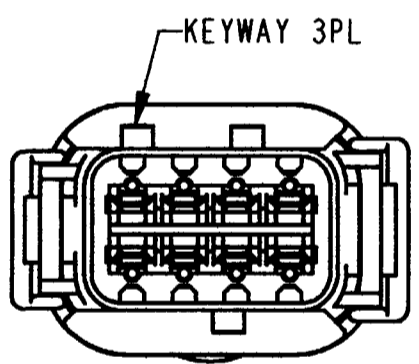

REV NC		REVISIONS		
SYM	DESCRIPTION	DATE	APPROVED	
NC	NEW RELEASE PER E.O. P17232	4-19-01	RDR	

7. SEE SHEET 2 FOR OTHER KEY ARRANGEMENTS.
6. MATERIAL - HOUSING: PLASTIC; GROMMET: RUBBER.
5. THIS RECEPTACLE MATES WITH DTM06-08S*-**** PLUG. (* = A,B,C,D KEYS; **** = ALL MODIFICATIONS)
4. FOR CONTACT AND WIRE PERFORMANCE AND APPLICATION CHARACTERISTICS SEE ENVELOPE DRAWING 0425-015-0000.
3. SECONDARY WEDGE LOCK SOLD SEPARATELY: WM-8P.
2. DIMENSION TOLERANCE: $\pm .025$ [.64].
1. DIMENSIONS ARE IN INCHES [mm].

NOTES: UNLESS OTHERWISE SPECIFIED

CONTACT SIZE	MIN. INSUL. O.D.	MAX. INSUL. O.D.	WIRE RANGE [mm ²] REF ONLY
20	.053 [1.35]	.120 [3.05]	16-22 AWG [1.0-0.5]

SIGNATURE & DATE	
DR	J. APOSTOL 16 APR 2001
CHK	<i>[Signature]</i> 4/18/01
PE	<i>[Signature]</i> 4/18/01
APPD	<i>[Signature]</i> 4-19-01
SCALE	NONE WT

RECEPTACLE
8 CONTACTS, SIZE 20
A,B,C,D KEYS
DTM SERIES

ENVELOPE

CP	MATL. CODE
The Deutsch Company DEUTSCH I.P.D. 3850 INDUSTRIAL AVE. HEMET, CALIF. 92545	
B	DTM04-08P*
DWG SIZE	CODE 11139 SHEET 1 OF 2

REV NC		DTM04-08P*			REVISIONS			
SYM	DESCRIPTION	DATE	APPROVED					
	SEE SHEET ONE	4-19-01	RDR					

DTM04-08PA
KEY -A-
COLOR: GREY

DTM04-08PB
KEY -B-
COLOR: BLACK

DTM04-08PC
KEY -C-
COLOR: GREEN

DTM04-08PD
KEY -D-
COLOR: BROWN

NOTES:

SIGNATURE & DATE		RECEPTACLE 8 CONTACTS, SIZE 20 A, B, C, D KEYS DTM SERIES	CP	MATL. CODE	
DR	J. APOSTOL 16APR2001		The Deutch Company DEUTSCH I.P.D. 3850 INDUSTRIAL AVE. HEMET, CALIF. 92545		
CHK	Rmlyg 4/18/01		B	DTM04-08P*	
PE	Dmeyer 4/16/01			CODE	SHEET 2 OF 2
APPD	N. Reed 4-19-01			DWG SIZE	11139
SCALE	NONE	WT			