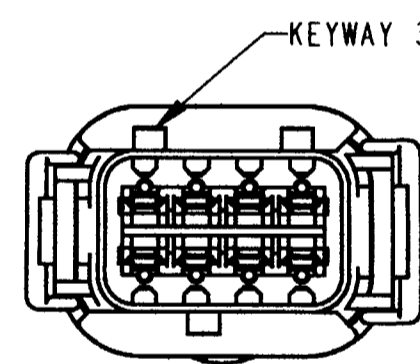

REV NC		REVISIONS		
SYM	DESCRIPTION	DATE	APPROVED	
NC	NEW RELEASE PER E.O. P17232	4-19-01	RDR	

7. SEE SHEET 2 FOR OTHER KEY ARRANGEMENTS.
6. MATERIAL - HOUSING: PLASTIC; GROMMET: RUBBER.
5. THIS RECEPTACLE MATES WITH DTM06-08S*-**** PLUG. (* = A,B,C,D KEYS; **** = ALL MODIFICATIONS)
4. FOR CONTACT AND WIRE PERFORMANCE AND APPLICATION CHARACTERISTICS SEE ENVELOPE DRAWING 0425-015-0000.
3. SECONDARY WEDGE LOCK SOLD SEPARATELY: WM-8P.
2. DIMENSION TOLERANCE: $\pm .025$ [.64].
1. DIMENSIONS ARE IN INCHES [mm].

NOTES: UNLESS OTHERWISE SPECIFIED

CONTACT SIZE	MIN. INSUL. O.D.	MAX. INSUL. O.D.	WIRE RANGE [mm ²] REF ONLY
20	.053 [1.35]	.120 [3.05]	16-22 AWG [1.0-0.5]

SIGNATURE & DATE	
DR	J. APOSTOL 16 APR 2001
CHK	<i>[Signature]</i> 4/18/01
PE	<i>[Signature]</i> 4/18/01
APPD	<i>[Signature]</i> 4-19-01
SCALE	NONE WT

DTM04-08PA
KEY -A-
COLOR: GREY

DTM04-08PB
KEY -B-
COLOR: BLACK

DTM04-08PC
KEY -C-
COLOR: GREEN

DTM04-08PD
KEY -D-
COLOR: BROWN

NOTES:

SIGNATURE & DATE		RECEPTACLE 8 CONTACTS, SIZE 20 A, B, C, D KEYS DTM SERIES	CP	MATL. CODE	
DR	J. APOSTOL 16APR2001		The Deutch Company DEUTSCH I.P.D. 3850 INDUSTRIAL AVE. HEMET, CALIF. 92545		
CHK	Rmlyg 4/18/01		B	DTM04-08P*	
PE	Dmeyer 4/16/01			CODE	SHEET 2 OF 2
APPD	N. Reed 4-19-01			DWG SIZE	11139
SCALE	NONE	WT			