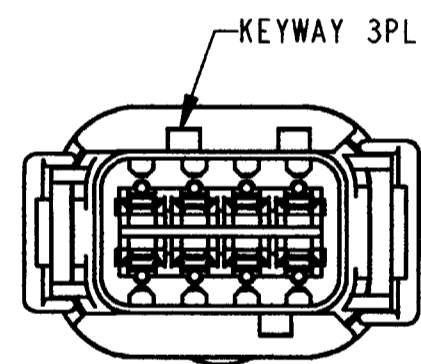

REV NC		REVISIONS		
SYM	DESCRIPTION	DATE	APPROVED	
NC	NEW RELEASE PER E.O. P17232	4-19-01	RDR	

7. SEE SHEET 2 FOR OTHER KEY ARRANGEMENTS.
6. MATERIAL - HOUSING: PLASTIC; GROMMET: RUBBER.
5. THIS RECEPTACLE MATES WITH DTM06-08S*-**** PLUG. (* = A,B,C,D KEYS; **** = ALL MODIFICATIONS)
4. FOR CONTACT AND WIRE PERFORMANCE AND APPLICATION CHARACTERISTICS SEE ENVELOPE DRAWING 0425-015-0000.
3. SECONDARY WEDGE LOCK SOLD SEPARATELY: WM-8P.
2. DIMENSION TOLERANCE: $\pm .025$ [.64].
1. DIMENSIONS ARE IN INCHES [mm].

NOTES: UNLESS OTHERWISE SPECIFIED

CONTACT SIZE	MIN. INSUL. O.D.	MAX. INSUL. O.D.	WIRE RANGE [mm ²] REF ONLY
20	.053 [1.35]	.120 [3.05]	16-22 AWG [1.0-0.5]

SIGNATURE & DATE	
DR	J. APOSTOL 16 APR 2001
CHK	<i>[Signature]</i> 4/18/01
PE	<i>[Signature]</i> 4/18/01
APPD	<i>[Signature]</i> 4-19-01
SCALE	NONE WT

DTM04-08PA
KEY -A-
COLOR: GREY

DTM04-08PB
KEY -B-
COLOR: BLACK

DTM04-08PC
KEY -C-
COLOR: GREEN

DTM04-08PD
KEY -D-
COLOR: BROWN

NOTES:

SIGNATURE & DATE		RECEPTACLE 8 CONTACTS, SIZE 20 A, B, C, D KEYS DTM SERIES	CP	MATL. CODE	
DR	J. APOSTOL 16APR2001		The Deutch Company DEUTSCH I.P.D. 3850 INDUSTRIAL AVE. HEMET, CALIF. 92545		
CHK	Rmlyg 4/18/01		B	DTM04-08P*	
PE	Dmeyer 4/16/01			CODE	SHEET 2 OF 2
APPD	N. Reed 4-19-01			DWG SIZE	11139
SCALE	NONE	WT			