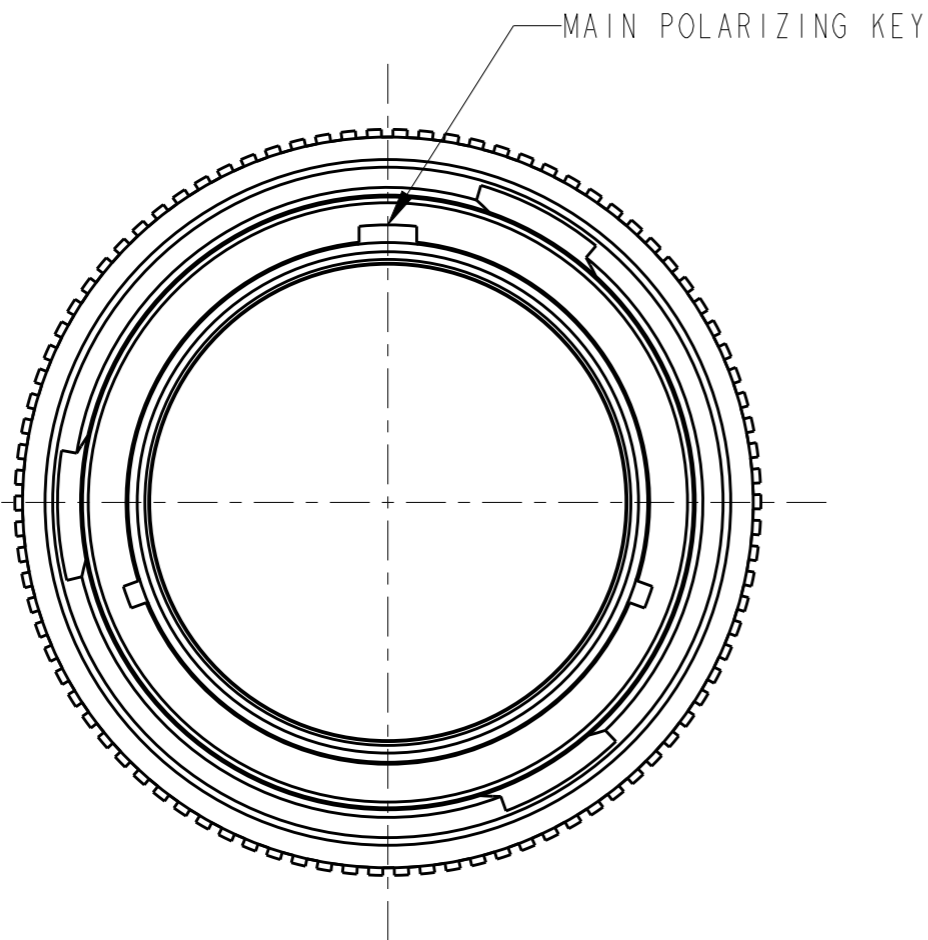

3D VIEW

3. MATERIAL:
 PLUG HOUSING: AL 6000 SERIES
 ADAPTER: AL 6000 SERIES

2. THE CONNECTOR MATES WITH HD34-24-XXS/PX-XXXX
 X = SEAL DESIGNATION, XX = NUMBER OF CAVITIES,
 XXXX = MODIFICATION DESIGNATION.

1. FOR ARRANGEMENT OF CONTACT LOCATION SEE DRAWING 0425-014-2400.

NOTES:

THIS DRAWING IS A CONTROLLED DOCUMENT.		DWN I. GRANTCHAROVA 30 JUL 2008	TE Connectivity			
DIMENSIONS: INCHES [mm]		CHK B. BAYFORD 14 AUG 2008				
TOLERANCES UNLESS OTHERWISE SPECIFIED:		APVD S. BEARD 12 AUG 2008	NAME PLUG CONNECTOR, SHELL SIZE 24 BAYONET COUPLING, MOD -072 HD30 SERIES			
		PRODUCT SPEC 0425-016-0000	SIZE A3	CAGE CODE -	DRAWING NO HD36-24-XXP/SX-072	RESTRICTED TO -
0 PLC ± 1 PLC ± 2 PLC ± 3 PLC ±.01 [±0.254] 4 PLC ± ANGLES ±0° 30' 0"		APPLICATION SPEC 0425-015-0000	SCALE		SHEET	OF
MATERIAL SEE NOTE		WEIGHT -	Customer Drawing		REV A2	