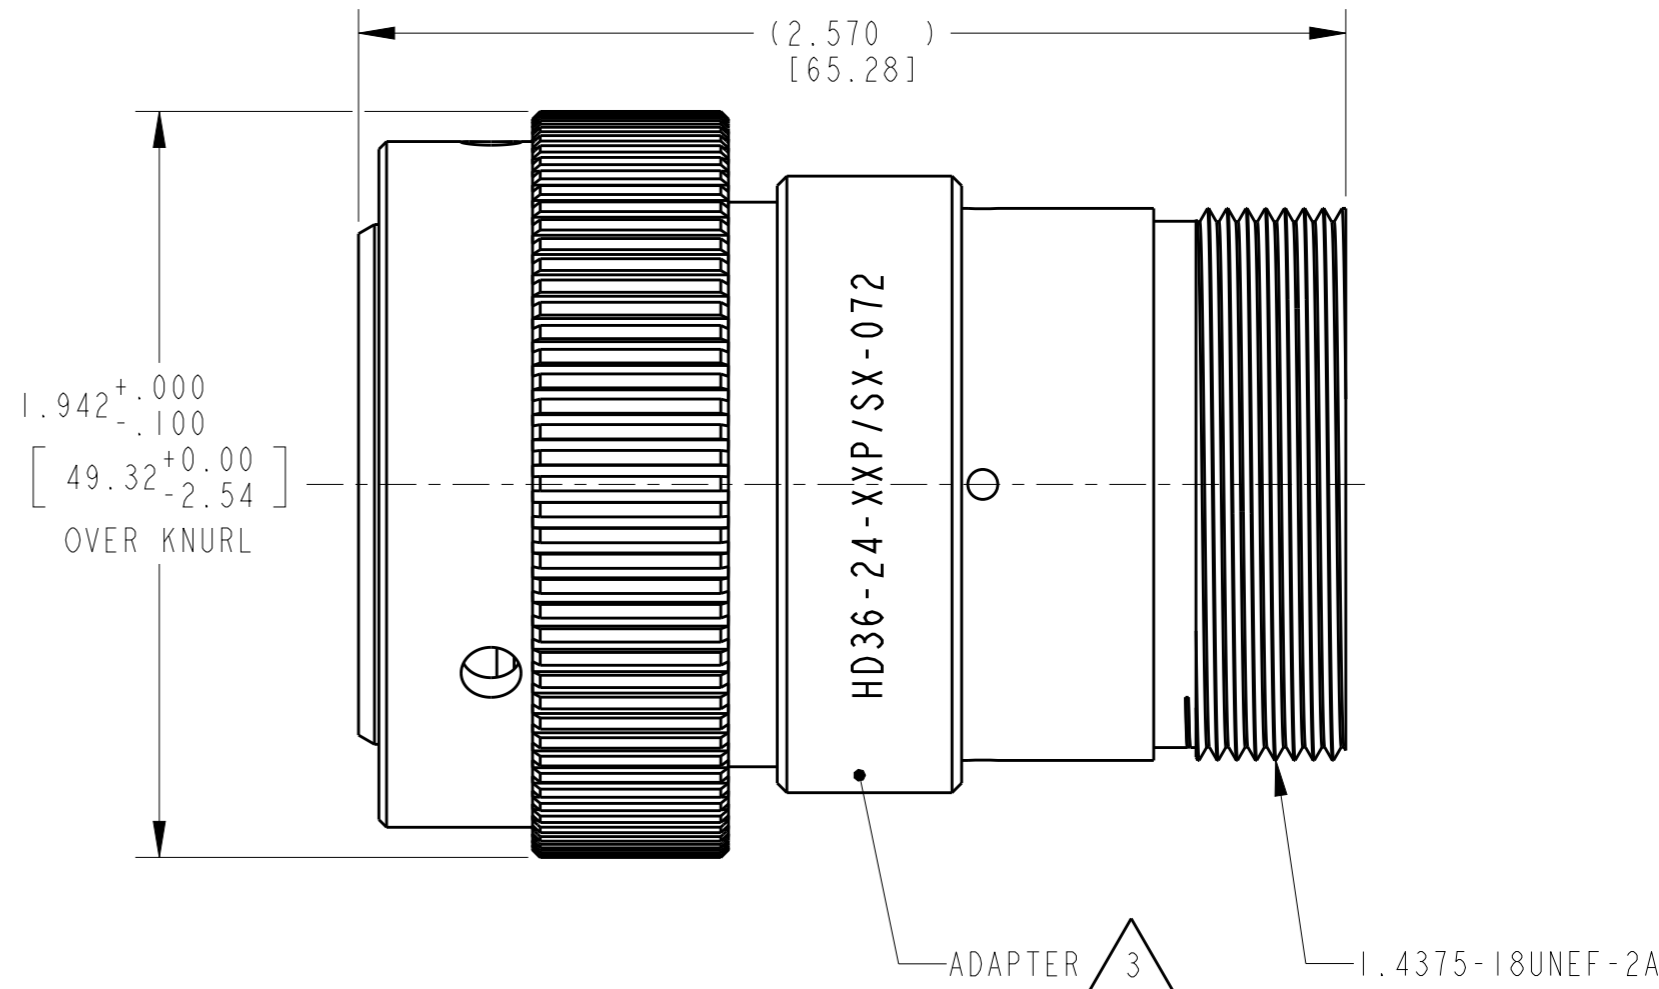

3D VIEW

3. MATERIAL:
 PLUG HOUSING: AL 6000 SERIES
 ADAPTER: AL 6000 SERIES

2. THE CONNECTOR MATES WITH HD34-24-XXS/PX-XXXX
 X = SEAL DESIGNATION, XX = NUMBER OF CAVITIES,
 XXXX = MODIFICATION DESIGNATION.

1. FOR ARRANGEMENT OF CONTACT LOCATION SEE DRAWING 0425-014-2400.

NOTES:

THIS DRAWING IS A CONTROLLED DOCUMENT.		DWN I. GRANTCHAROVA 30 JUL 2008	TE Connectivity			
DIMENSIONS: INCHES [mm]		CHK B. BAYFORD 14 AUG 2008				
TOLERANCES UNLESS OTHERWISE SPECIFIED:		APVD S. BEARD 12 AUG 2008	NAME PLUG CONNECTOR, SHELL SIZE 24 BAYONET COUPLING, MOD -072 HD30 SERIES			
		PRODUCT SPEC 0425-016-0000	SIZE A3	CAGE CODE -	DRAWING NO HD36-24-XXP/SX-072	RESTRICTED TO -
0 PLC ± 1 PLC ± 2 PLC ± 3 PLC ±.01 [±0.254] 4 PLC ± ANGLES ±0° 30' 0"		APPLICATION SPEC 0425-015-0000	SCALE		SHEET	OF
MATERIAL SEE NOTE		WEIGHT -	Customer Drawing		REV A2	