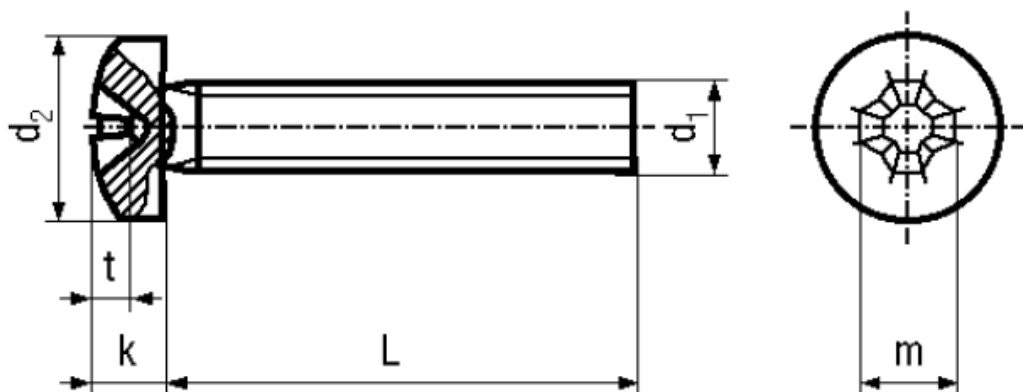

BN 660 - DIN 7985 A - ~ISO 7045

Cross recessed pan head screws

Phillips H

DIN 7985 A

~ISO 7045

~UNI 7687

Material	Stainless steel	Quality	A2
----------	------------------------	---------	-----------

Article No. - 1250507

d_1	M3
L	12
d_2 max.	6
k max.	2,52
Phillips	1
m~	3,1
t min.	1,7
t max.	2

DIN 7985: Standard withdrawn

Screw driver bits 1/4": BN 31515 and BN 10639 / CG 1.

X-ON Electronics

Largest Supplier of Electrical and Electronic Components