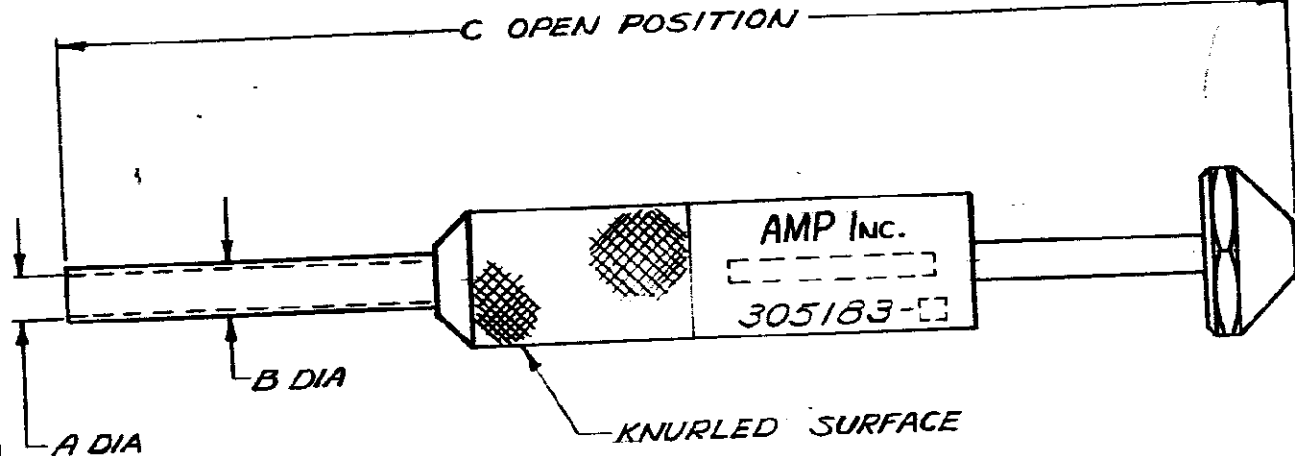

NUMBER  
305183

1-305183-3	A.R.L. POWER CONN.	.227	.243	4 <sup>1</sup> / <sub>16</sub>
1-305183-2	M-N-LOK SOCKET	.111	.160	3 <sup>15</sup> / <sub>16</sub>
1-305183-1	M-N-LOK PIN	.087	.119	3 <sup>15</sup> / <sub>16</sub>
1-305183-0	NASA PATCH TIP	.113	.154	3 <sup>15</sup> / <sub>16</sub>
305183-7	8	.256	.284	4 <sup>1</sup> / <sub>8</sub>
305183-6	10	.227	.251	4 <sup>1</sup> / <sub>16</sub>
305183-5	12	.189	.206	4
305183-4	14	.162	.179	4
305183-3	16-20	.137	.155	3 <sup>15</sup> / <sub>16</sub>
305183-2	20	.103	.119	3 <sup>15</sup> / <sub>16</sub>
305183	16-20	.115	.129	3 <sup>15</sup> / <sub>16</sub>
PART NO.	SIZE	A	E	C

TOLERANCE EXCEPT AS NOTED ± 0.15

SCALE #

LOC M A NO 305183

REV G2

G2	REVISED PER ECO-11-005294	RK	HMR	05APR 11
TR	REVISION RECORD	DR	CHK	DATE
DR	APP	DE	APP	
36	6/15/64			

NAME		TOOL - EXTRACTION	
------	--	-------------------	--