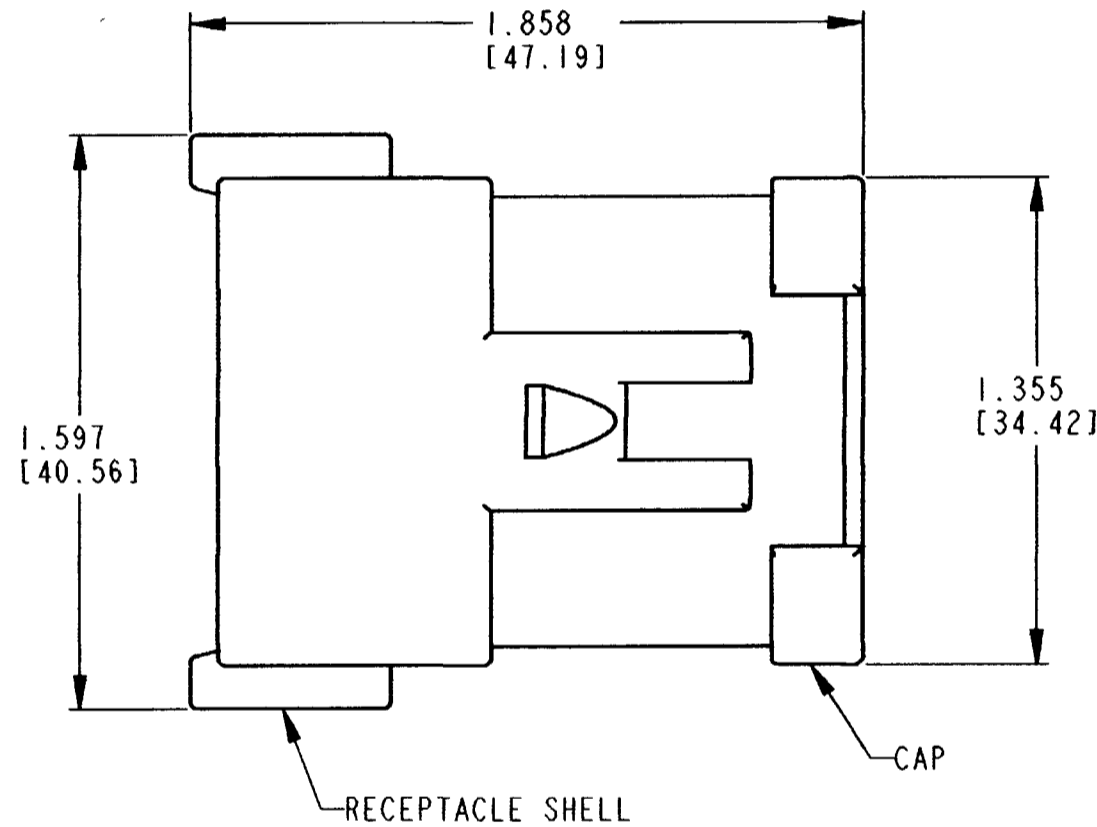

YEARS TO BE REPRESENTED BY LAST NUMERICAL DIGIT
MONTH USES SEQUENTIAL ALPHA CHARACTERS.

1. CONNECTOR MATERIAL: PLASTIC; GROMMET: RUBBER.
2. THIS RECEPTACLE MATES WITH DT06-12S*-**** PLUG (* = KEY ARR. A,B,C,D & **** = ALL MODIFICATIONS). CONSULT FACTORY FOR MODIFICATIONS.
3. DIMENSIONS ARE ± 0.025 [0.64] UNLESS OTHERWISE SPECIFIED.
4. DIMENSIONS ARE IN INCHES [MILLIMETERS].

NOTES:

SIGNATURE & DATE	
DR	T. YOHANNES 11APR02
CHK	[Signature] 10/20/06
PE	R. M... 10/16/06
APPD	[Signature] 10/18/06
SCALE	NONE
WT	---

12 WAY RECEPTACLE
WITH BLOCKED GROMMET
KEY ARR. A,B,C,D
-C017 MOD.
DT SERIES

ENVELOPE

EP	MATL. CODE
The Deutsch Company	
DEUTSCH I.P.D. 3850 INDUSTRIAL AVE. HEMET, CALIF. 92545	
B	DT04-12P*-C017
DWG SIZE	CODE 11139 SHEET 1 OF 2