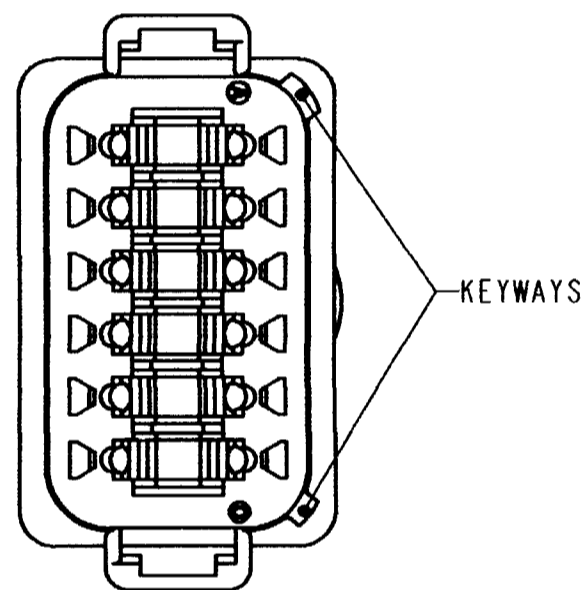

- CONNECTOR MATERIAL: PLASTIC; GROMMET: RUBBER.
- THIS RECEPTACLE MATES WITH DT06-12S\*-\*\*\*\* PLUG (\* = KEY ARR. A,B,C,D & \*\*\*\* = ALL MODIFICATIONS). CONSULT FACTORY FOR MODIFICATIONS.
- DIMENSIONS ARE  $\pm 0.025$  [0.64] UNLESS OTHERWISE SPECIFIED.
- DIMENSIONS ARE IN INCHES [MILLIMETERS].

NOTES:

SIGNATURE & DATE	
DR	T. YOHANNES 11APR02
CHK	[Signature] 10/20/06
PE	R. M... 10/16/06
APPD	[Signature] 10/18/06
SCALE	NONE
WT	---

12 WAY RECEPTACLE  
WITH BLOCKED GROMMET  
KEY ARR. A,B,C,D  
-C017 MOD.  
DT SERIES

**KEY ARRANGMENT -A-  
DT04-12PA-C017**

**KEY ARRANGMENT -B-  
DT04-12PB-C017**

**KEY ARRANGMENT -C-  
DT04-12PC-C017**

**KEY ARRANGMENT -D-  
DT04-12PD-C017**

KEY ARR.	COLOR	PART NUMBER
A	GRAY	DT04-12PA-C017
B	BLACK	DT04-12PB-C017
C	GREEN	DT04-12PC-C017
D	BROWN	DT04-12PD-C017