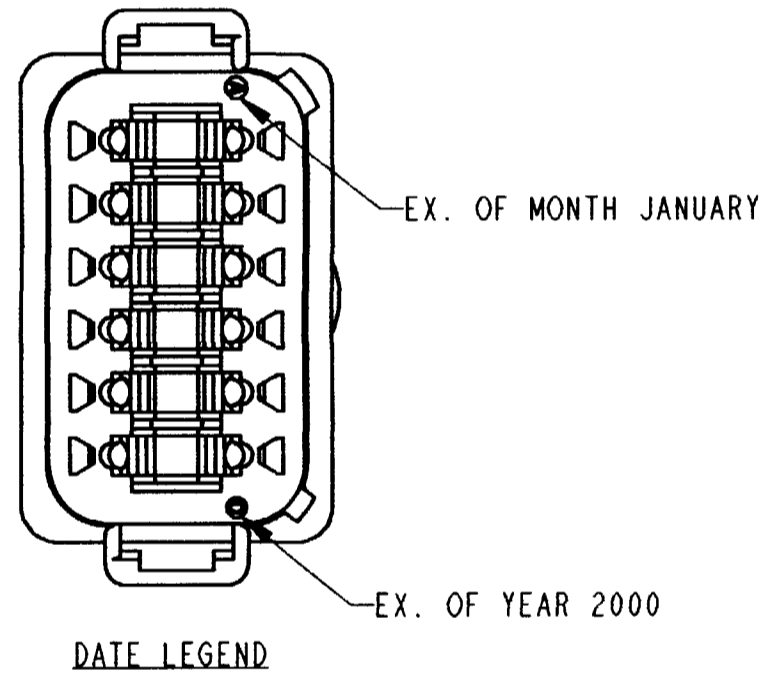

YEARS TO BE REPRESENTED BY LAST NUMERICAL DIGIT
MONTH USES SEQUENTIAL ALPHA CHARACTERS.

1. CONNECTOR MATERIAL: PLASTIC; GROMMET: RUBBER.
2. THIS RECEPTACLE MATES WITH DT06-12S*-**** PLUG (* = KEY ARR. A,B,C,D & **** = ALL MODIFICATIONS). CONSULT FACTORY FOR MODIFICATIONS.
3. DIMENSIONS ARE ± 0.025 [0.64] UNLESS OTHERWISE SPECIFIED.
4. DIMENSIONS ARE IN INCHES [MILLIMETERS].

NOTES:

SIGNATURE & DATE	
DR	T. YOHANNES 11APR02
CHK	[Signature] 10/20/06
PE	R. M... 10/16/06
APPD	[Signature] 10/18/06
SCALE	NONE
WT	---

12 WAY RECEPTACLE
WITH BLOCKED GROMMET
KEY ARR. A,B,C,D
-C017 MOD.
DT SERIES

ENVELOPE

EP	MATL. CODE
The Deutsch Company	
DEUTSCH I.P.D. 3850 INDUSTRIAL AVE. HEMET, CALIF. 92545	
B	DT04-12P*-C017
DWG SIZE	CODE 11139 SHEET 1 OF 2