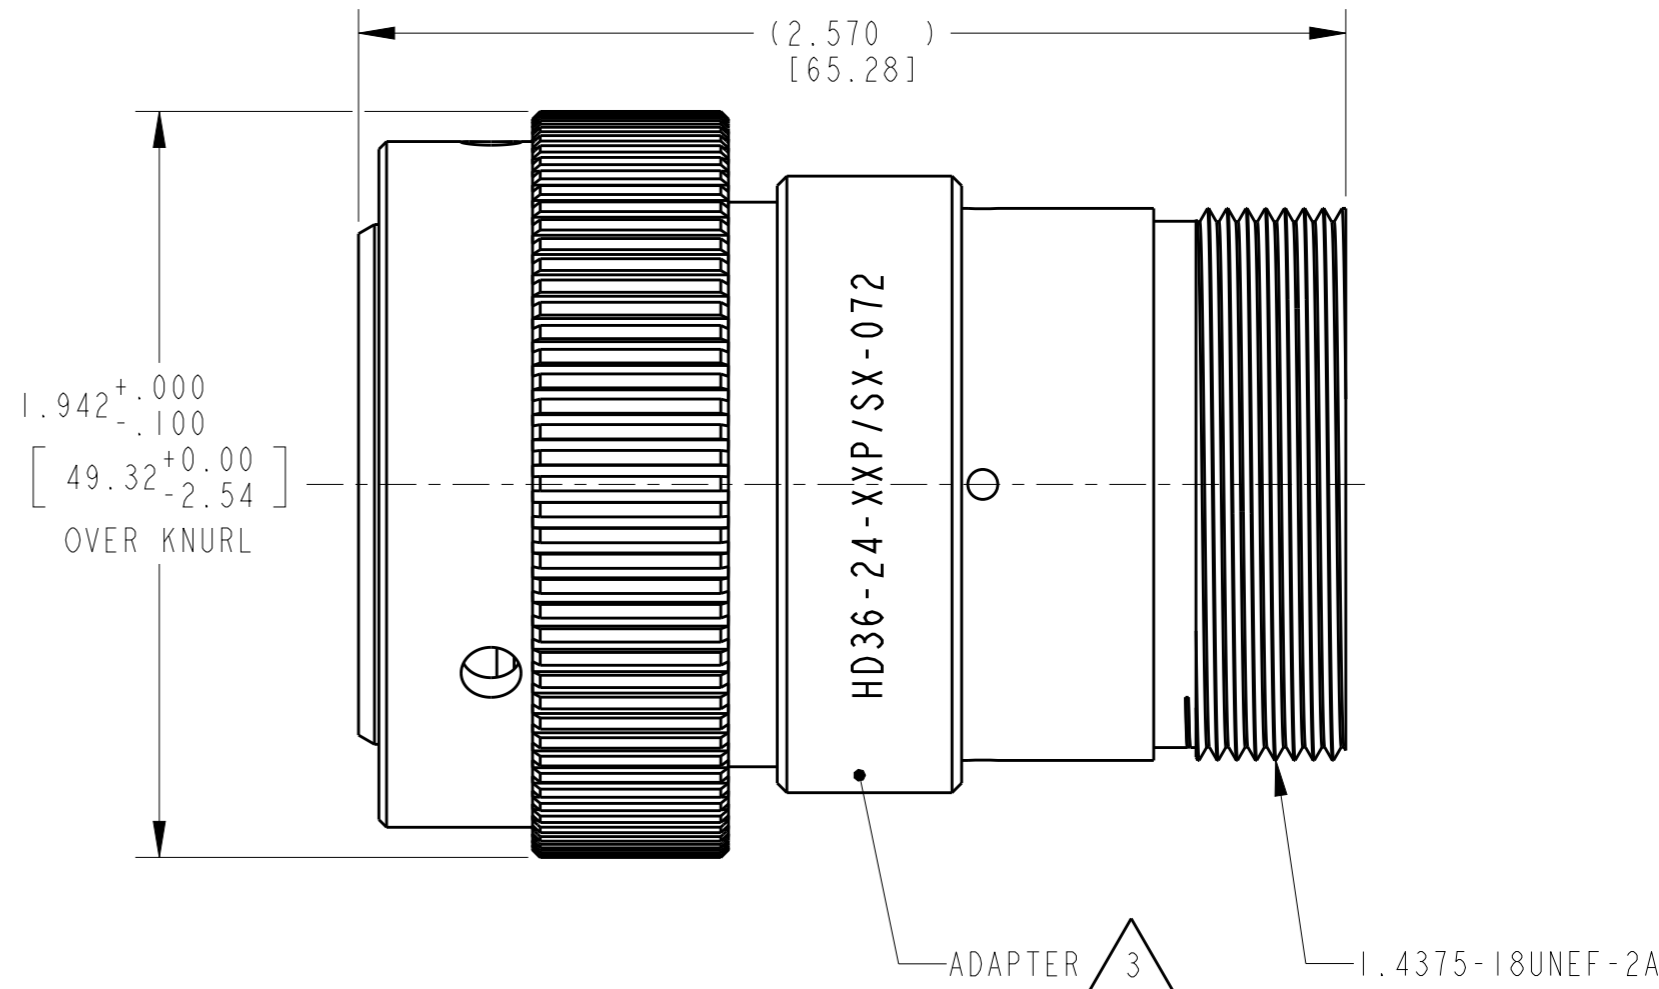

3D VIEW

3. MATERIAL:
 PLUG HOUSING: AL 6000 SERIES
 ADAPTER: AL 6000 SERIES

2. THE CONNECTOR MATES WITH HD34-24-XXS/PX-XXXX
 X = SEAL DESIGNATION, XX = NUMBER OF CAVITIES,
 XXXX = MODIFICATION DESIGNATION.

1. FOR ARRANGEMENT OF CONTACT LOCATION SEE DRAWING 0425-014-2400.

NOTES:

THIS DRAWING IS A CONTROLLED DOCUMENT.		DWN I. GRANTCHAROVA 30 JUL 2008	TE Connectivity	
DIMENSIONS: INCHES [mm]		CHK B. BAYFORD 14 AUG 2008		
TOLERANCES UNLESS OTHERWISE SPECIFIED:		APVD S. BEARD 12 AUG 2008	NAME PLUG CONNECTOR, SHELL SIZE 24 BAYONET COUPLING, MOD -072 HD30 SERIES	
		PRODUCT SPEC 0425-016-0000	SIZE A3	
		APPLICATION SPEC 0425-015-0000	CAGE CODE -	DRAWING NO HD36-24-XXP/SX-072
MATERIAL SEE NOTE		WEIGHT -	RESTRICTED TO -	
FINISH -		Customer Drawing		
		SCALE		SHEET 1 OF 1
		REV A2		