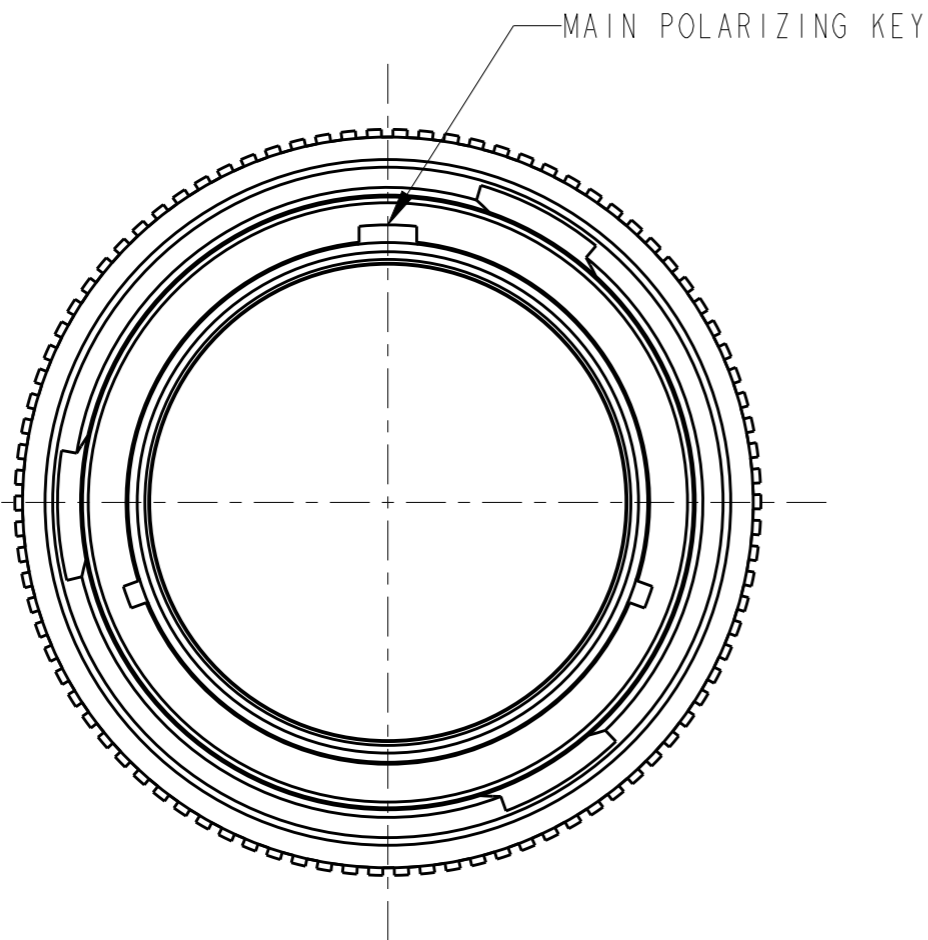

3D VIEW

3. MATERIAL:
 PLUG HOUSING: AL 6000 SERIES
 ADAPTER: AL 6000 SERIES

2. THE CONNECTOR MATES WITH HD34-24-XXS/PX-XXXX
 X = SEAL DESIGNATION, XX = NUMBER OF CAVITIES,
 XXXX = MODIFICATION DESIGNATION.

1. FOR ARRANGEMENT OF CONTACT LOCATION SEE DRAWING 0425-014-2400.

NOTES:

THIS DRAWING IS A CONTROLLED DOCUMENT.		DWN I. GRANTCHAROVA 30 JUL 2008	TE Connectivity	
DIMENSIONS: INCHES [mm]		CHK B. BAYFORD 14 AUG 2008		
TOLERANCES UNLESS OTHERWISE SPECIFIED:		APVD S. BEARD 12 AUG 2008	NAME PLUG CONNECTOR, SHELL SIZE 24 BAYONET COUPLING, MOD -072 HD30 SERIES	
		PRODUCT SPEC 0425-016-0000	SIZE A3	
		APPLICATION SPEC 0425-015-0000	CAGE CODE -	DRAWING NO HD36-24-XXP/SX-072
MATERIAL SEE NOTE		WEIGHT -	RESTRICTED TO -	
FINISH -		Customer Drawing		
		SCALE		SHEET 1 OF 1
		REV A2		