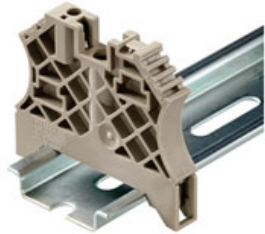

Tools

Tools for removing the sheathing of uncut power cables and outgoing feeders, plus screwdrivers for installing FieldPower components.

General ordering data

| Type | Order No. | Version | GTIN (EAN) | Qty. |
|--------------------|----------------------------|--|------------------------|------|
| SDS 0.6X3.5X100 | 9008330000 | Screwdriver, Blade width (B): 3.5 mm, Blade length: 100 mm, Blade thickness (A): 0.6 mm | 4032248056286 1 pc(s). | |

Weidmüller's range of products includes end brackets that guarantee a permanent, reliable mounting on the terminal rail and prevent sliding. Versions with and without screws are available. The end brackets include marking options, also for group markers, and also a test plug holder.