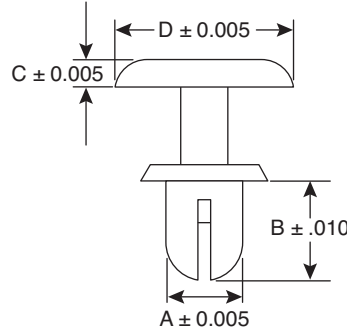

DIMENSIONS: in.

Date Last Revised: 05/29/12

Nylon Snap Rivet is designed for assemblies requiring fast and economical fasteners that can be installed without tools. The 2 piece Molded Fastener comes assembled ready for use. The Rivet is placed in the hole and the smooth, oversized head is pressed. The specially designed legs expand and firmly lock the components permanently in place. Snap Rivets are molded in high dielectric Nylon 6/6 making them ideal for electronic applications.