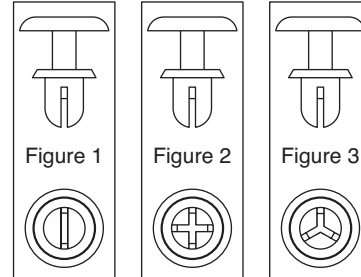

DIMENSIONS: in.

Date Last Revised: 05/29/12

Nylon Snap Rivet is designed for assemblies requiring fast and economical fasteners that can be installed without tools. The 2 piece Molded Fastener comes assembled ready for use. The Rivet is placed in the hole and the smooth, oversized head is pressed. The specially designed legs expand and firmly lock the components permanently in place. Snap Rivets are molded in high dielectric Nylon 6/6 making them ideal for electronic applications.