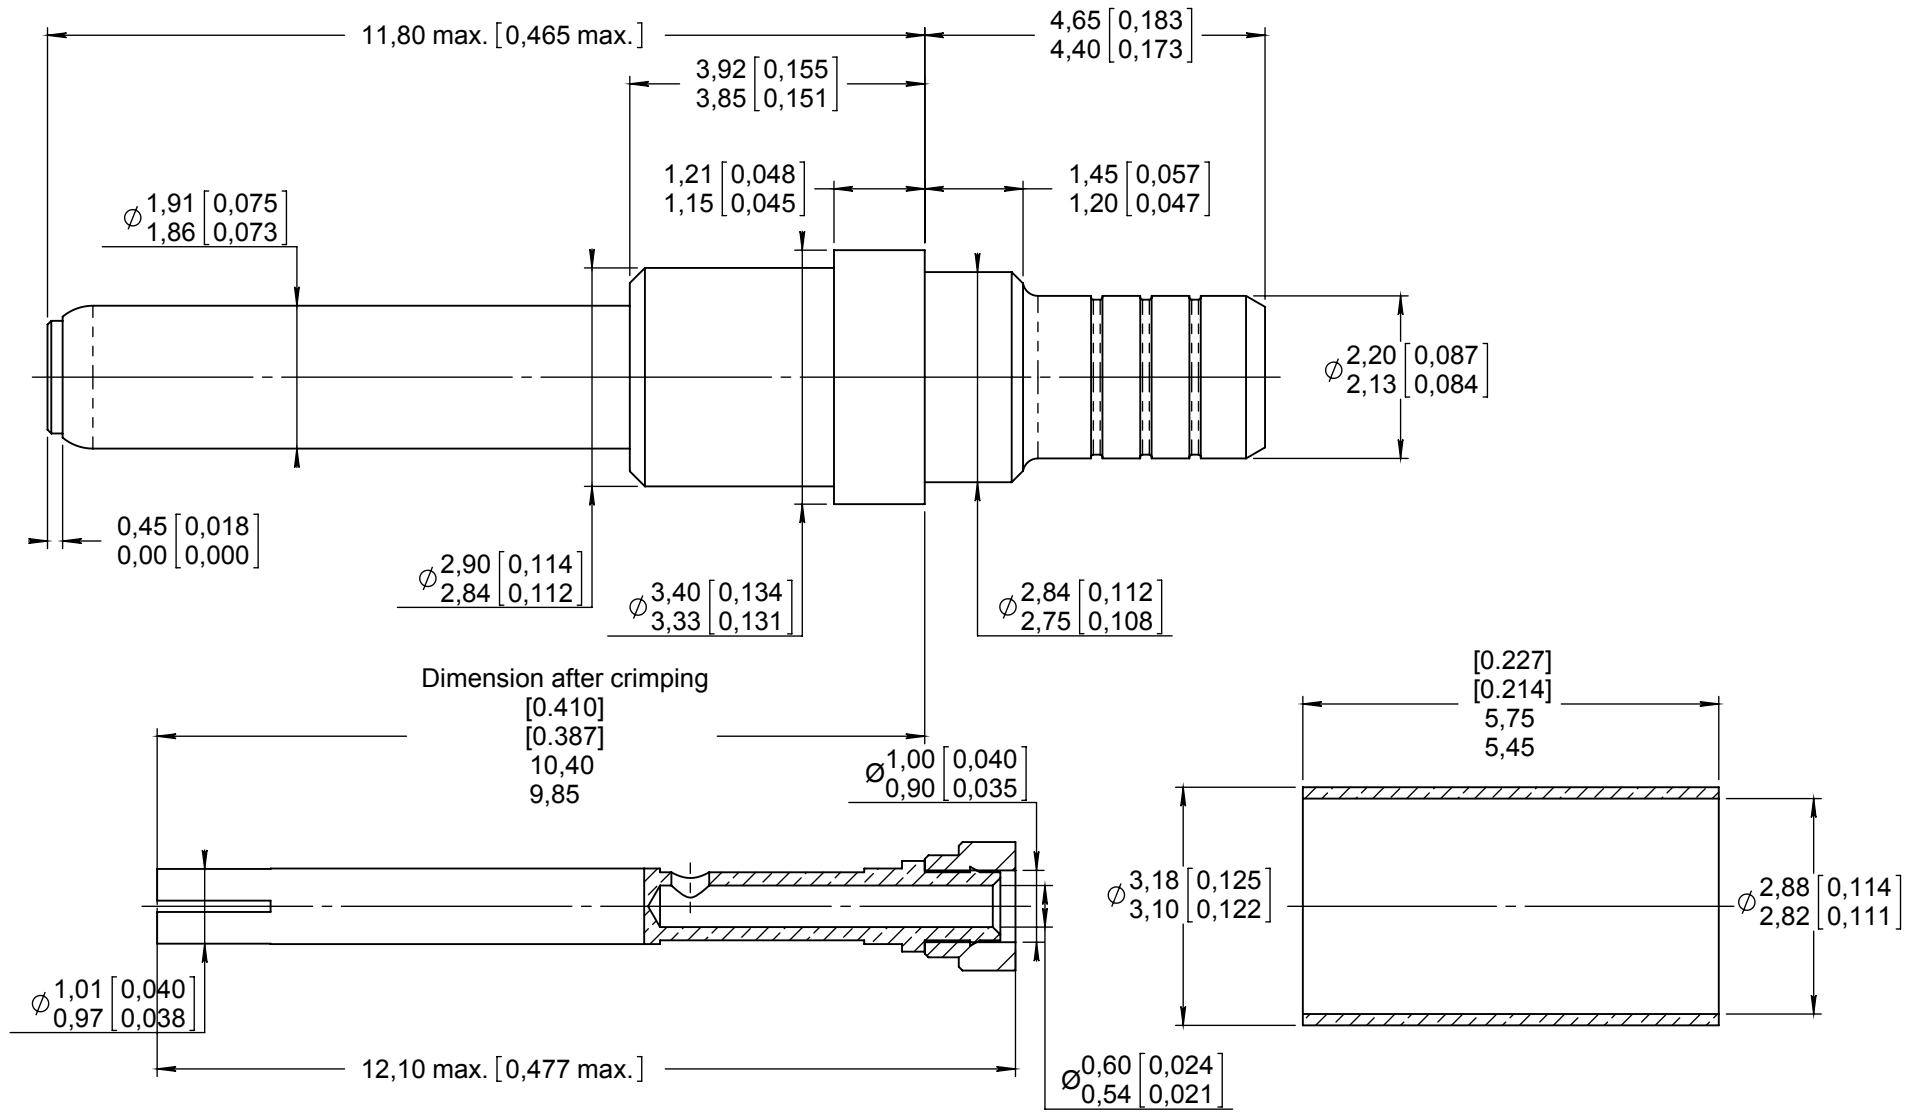

<b>Series</b> EPX	<b>SIZE 15 PIN COAX CONTACT FOR</b> RG316 CABLE, FILECA F1709/8 CABLE AND FILECA F1709/6 CABLE , RG188 AND RG179 CABLE	<b>Issue:</b> July. 23, 2014	<b>Page</b> <b>1/1</b>
----------------------	---	---------------------------------	---------------------------

**MATERIALS & FINISHES :**

Outer, center contacts & ferrule : Copper alloy ; Gold over Nickel plated.  
Insulators : PTFE

**WIRING INSTRUCTION :** See RP4185

**CHARACTERISTIQUE IMPEDANCE :**

- Contact : 23 Ω
- RG316 cable, FILECA F1709/6 cable, RG188 cable : 50 Ω
- FILECA F1709/8 cable, RG179 cable : 75 Ω

**DIMENSIONS :** mm (inch are given for information only)

Estimated weight : 0.45 g

<b>CREATION</b>  <b>PEN:</b>  <b>NOM:</b> FALETTI <b>DATE:</b> Sept. 04, 87 <b>APPR.:</b>	July 23 <sup>th</sup> , 14	KX22 cable replaced by RG316 cable KX22 is only for french standards and cable impedances added	Moutault	Vieira
	Jan 20, 14	Title updated : contact impedance added	Pailot N.	Legloahec Y
	Aug 25, 08	Add RG179 cable	Pailot N.	Legloahec Y
	Dec 11, 07	Add dimension 0.45/0.0 [0.018/0.0]	SURAUULT	Pessard M.
	Dec 7, 07	Add RG188 cable	SURAUULT	Pessard M.
	Issue	Revisions	Name	Approved