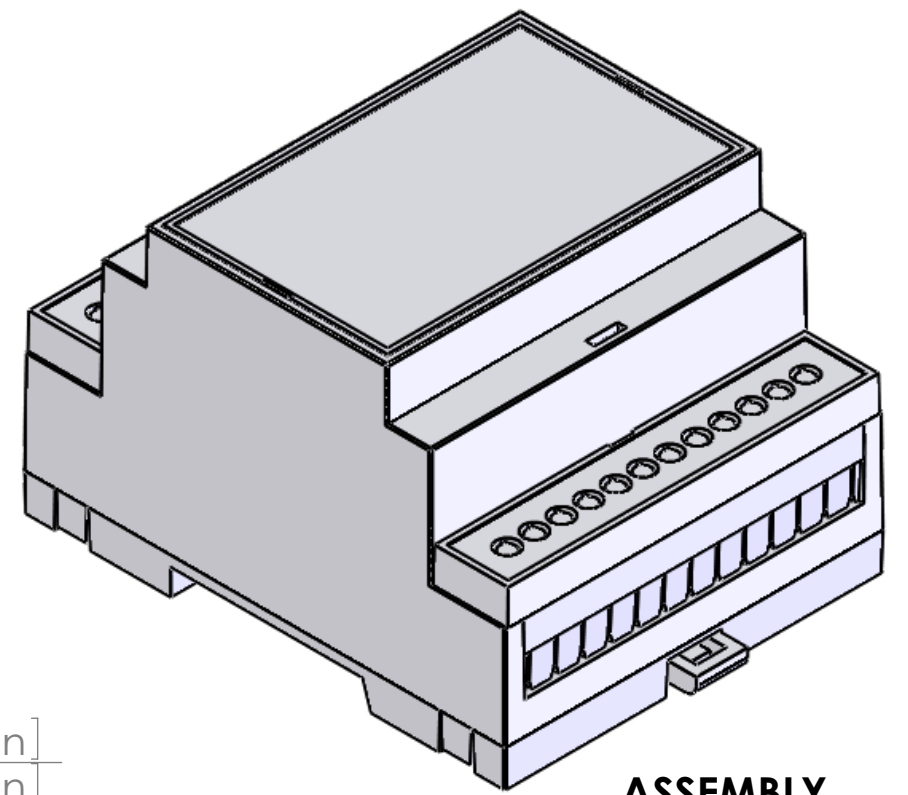

SECTION A-A  
SCALE 1:1

SECTION B-B  
SCALE 1:1

**ASSEMBLY**

ITEM	DESCRIPTION	MATERIAL	COLOUR	UNIT
1	D4MG-BODY	PC/ABS(UL94-V0)	GREY	1
2	D4MG-BASE	PC/ABS(UL94-V0)	GREY	1
3	D4MG-COVER	PC/ABS(UL94-V0)	GREY	1
4	D4MG-GUARD	PC/ABS(UL94-V0)	GREY	2
5	D4MG-WALL CLIP	NYLON66(UL94-V0)	DARK GREY	1