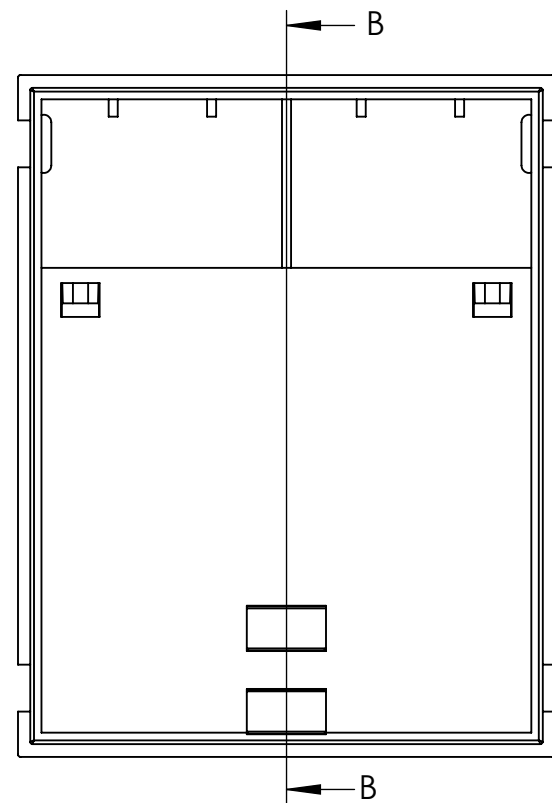

SECTION A-A  
SCALE 1:1

SECTION B-B  
SCALE 1:1

**ASSEMBLY**

ITEM	DESCRIPTION	MATERIAL	COLOUR	UNIT
1	D4MG-BODY	PC/ABS(UL94-V0)	GREY	1
2	D4MG-BASE	PC/ABS(UL94-V0)	GREY	1
3	D4MG-COVER	PC/ABS(UL94-V0)	GREY	1
4	D4MG-GUARD	PC/ABS(UL94-V0)	GREY	2
5	D4MG-WALL CLIP	NYLON66(UL94-V0)	DARK GREY	1

56.50mm [2.224in]  
47mm [1.850in]  
25mm [0.984in]  
6mm [0.236in]

SECTION A-A  
SCALE 1 : 1

**D4MG-COVER**

SECTION C-C  
SCALE 1 : 1

**D4MG-GUARD**

SECTION D  
SCALE 1 : 1

**D4MG-BASE**

9.50mm [0.374in]  
7.30mm [0.287in]