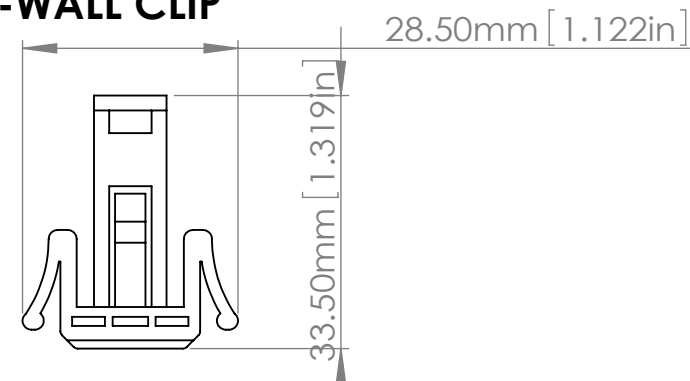

D4MG-WALL CLIP

宣又實業有限公司
GAINTA INDUSTRIES LTD.

繪圖

DRA'D BY

日期

DATE

材質

MATE.

圖名TITLE:

圖號DWG NO:

版次REVISID:

JACKY

2010/4/15

PC/ABS(UL94-V0);
NYLON66(UL94-V0)

D4MG-PART

A