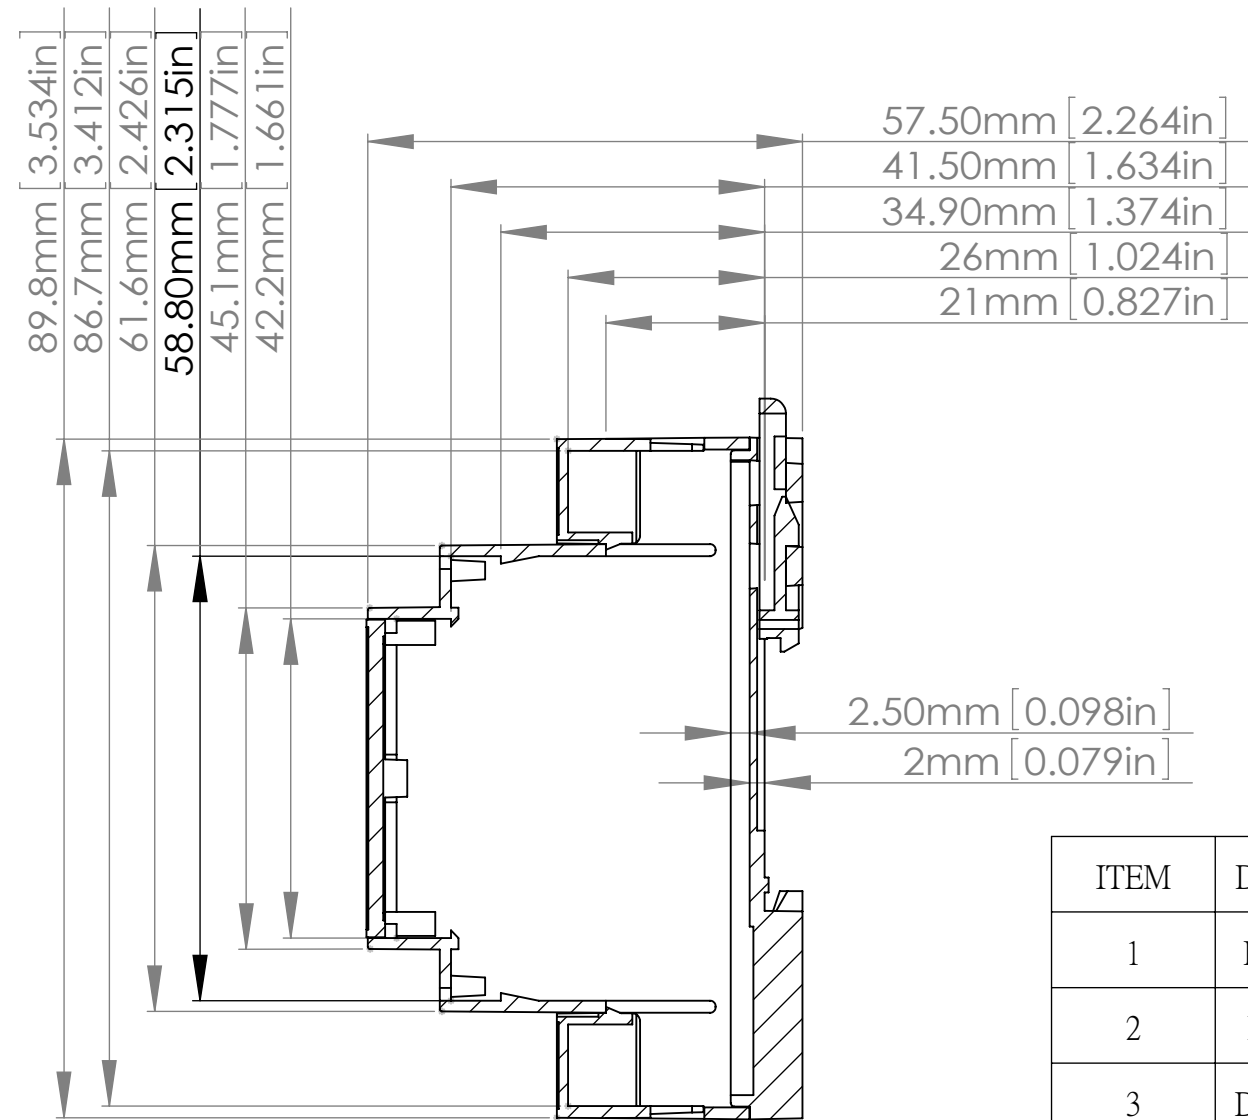

SECTION A-A  
SCALE 1:1

SECTION B-B  
SCALE 1:1

**ASSEMBLY**

ITEM	DESCRIPTION	MATERIAL	COLOUR	UNIT
1	D4MG-BODY	PC/ABS(UL94-V0)	GREY	1
2	D4MG-BASE	PC/ABS(UL94-V0)	GREY	1
3	D4MG-COVER	PC/ABS(UL94-V0)	GREY	1
4	D4MG-GUARD	PC/ABS(UL94-V0)	GREY	2
5	D4MG-WALL CLIP	NYLON66(UL94-V0)	DARK GREY	1

56.50mm [2.224in]  
47mm [1.850in]  
25mm [0.984in]  
6mm [0.236in]

SECTION A-A  
SCALE 1 : 1

**D4MG-COVER**

SECTION C-C  
SCALE 1 : 1

**D4MG-GUARD**

SECTION D  
SCALE 1 : 1

**D4MG-BASE**

9.50mm [0.374in]  
7.30mm [0.287in]