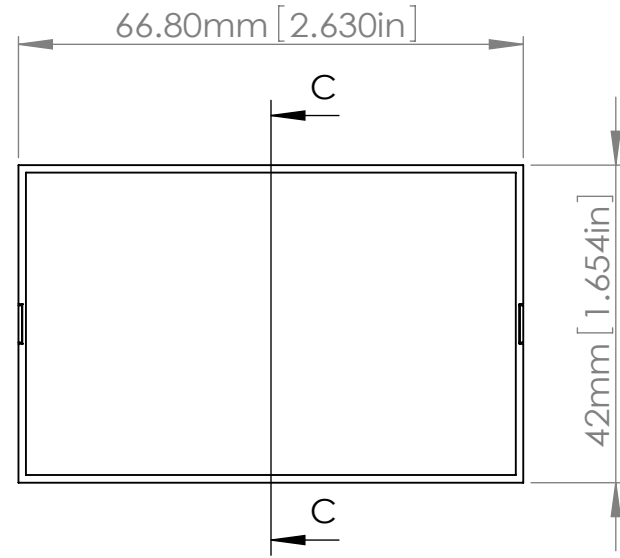

SECTION A-A  
SCALE 1:1

SECTION B-B  
SCALE 1:1

**ASSEMBLY**

ITEM	DESCRIPTION	MATERIAL	COLOUR	UNIT
1	D4MG-BODY	PC/ABS(UL94-V0)	GREY	1
2	D4MG-BASE	PC/ABS(UL94-V0)	GREY	1
3	D4MG-COVER	PC/ABS(UL94-V0)	GREY	1
4	D4MG-GUARD	PC/ABS(UL94-V0)	GREY	2
5	D4MG-WALL CLIP	NYLON66(UL94-V0)	DARK GREY	1

56.50mm [2.224in]  
47mm [1.850in]  
25mm [0.984in]  
6mm [0.236in]

SECTION A-A  
SCALE 1 : 1

**D4MG-COVER**

SECTION C-C  
SCALE 1 : 1

**D4MG-GUARD**

SECTION D  
SCALE 1 : 1

**D4MG-BASE**

9.50mm [0.374in]  
7.30mm [0.287in]