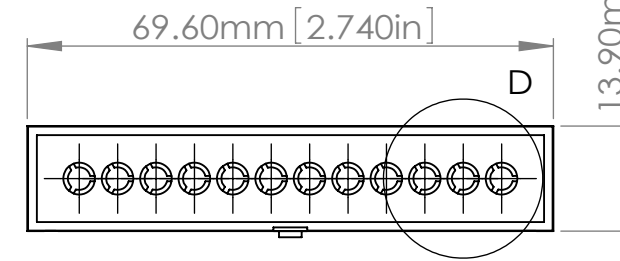

SECTION A-A  
SCALE 1:1

SECTION B-B  
SCALE 1:1

**ASSEMBLY**

ITEM	DESCRIPTION	MATERIAL	COLOUR	UNIT
1	D4MG-BODY	PC/ABS(UL94-V0)	GREY	1
2	D4MG-BASE	PC/ABS(UL94-V0)	GREY	1
3	D4MG-COVER	PC/ABS(UL94-V0)	GREY	1
4	D4MG-GUARD	PC/ABS(UL94-V0)	GREY	2
5	D4MG-WALL CLIP	NYLON66(UL94-V0)	DARK GREY	1

56.50mm [2.224in]  
47mm [1.850in]  
25mm [0.984in]  
6mm [0.236in]

SECTION A-A  
SCALE 1 : 1

**D4MG-COVER**

SECTION C-C  
SCALE 1 : 1

**D4MG-GUARD**

SECTION D  
SCALE 1 : 1

**D4MG-BASE**

9.50mm [0.374in]  
7.30mm [0.287in]