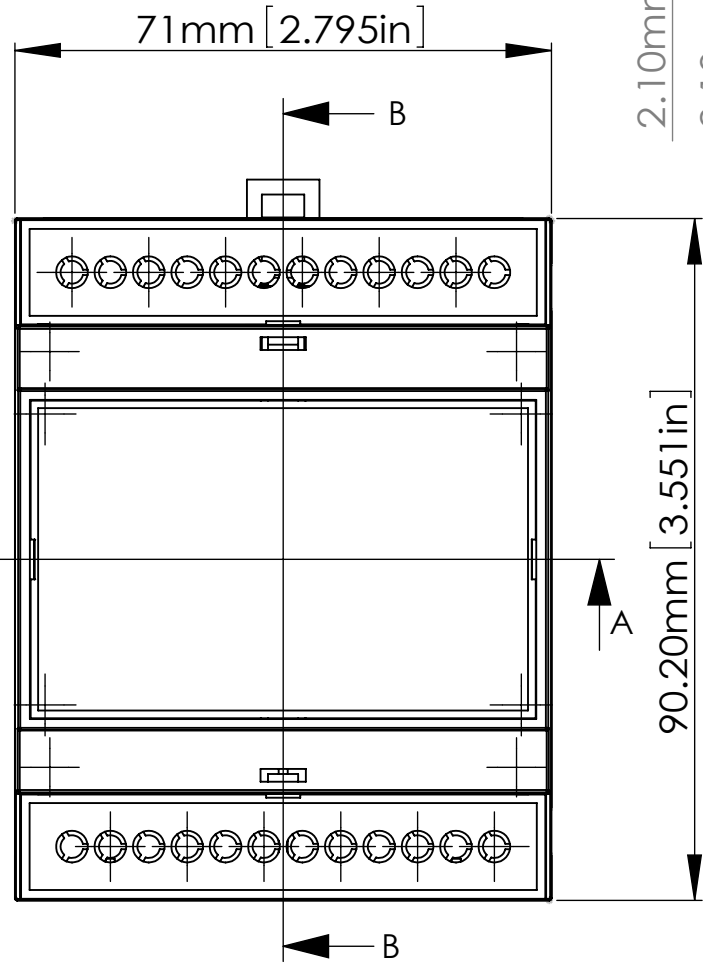

SECTION A-A  
SCALE 1:1

SECTION B-B  
SCALE 1:1

**ASSEMBLY**

ITEM	DESCRIPTION	MATERIAL	COLOUR	UNIT
1	D4MG-BODY	PC/ABS(UL94-V0)	GREY	1
2	D4MG-BASE	PC/ABS(UL94-V0)	GREY	1
3	D4MG-COVER	PC/ABS(UL94-V0)	GREY	1
4	D4MG-GUARD	PC/ABS(UL94-V0)	GREY	2
5	D4MG-WALL CLIP	NYLON66(UL94-V0)	DARK GREY	1

56.50mm [2.224in]  
47mm [1.850in]  
25mm [0.984in]  
6mm [0.236in]

SECTION A-A  
SCALE 1 : 1

**D4MG-COVER**

SECTION C-C  
SCALE 1 : 1

**D4MG-GUARD**

SECTION D  
SCALE 1 : 1

**D4MG-BASE**

9.50mm [0.374in]  
7.30mm [0.287in]