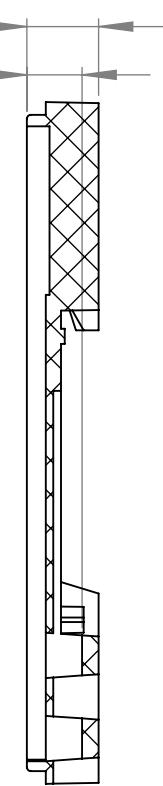

SECTION A-A  
SCALE 1:1

SECTION B-B  
SCALE 1:1

**ASSEMBLY**

ITEM	DESCRIPTION	MATERIAL	COLOUR	UNIT
1	D4MG-BODY	PC/ABS(UL94-V0)	GREY	1
2	D4MG-BASE	PC/ABS(UL94-V0)	GREY	1
3	D4MG-COVER	PC/ABS(UL94-V0)	GREY	1
4	D4MG-GUARD	PC/ABS(UL94-V0)	GREY	2
5	D4MG-WALL CLIP	NYLON66(UL94-V0)	DARK GREY	1

MATE.

PC/ABS(UL94-V0);  
NYLON66(UL94-V0)

圖名TITLE:

D4MG-ASSEMBLY

圖號DWG NO:

版次REVISID:

A

**D4MG-BODY**

56.50mm [2.224in]  
47mm [1.850in]  
25mm [0.984in]  
6mm [0.236in]

SECTION A-A  
SCALE 1 : 1

**D4MG-COVER**

SECTION C-C  
SCALE 1 : 1

**D4MG-GUARD**

SECTION D  
SCALE 1 : 1

**D4MG-BASE**

9.50mm [0.374in]  
7.30mm [0.287in]

MATE.

圖名TITLE:

圖號DWG NO:

版次REVISID:

JACKY

2010/4/15

PC/ABS(UL94-V0);  
NYLON66(UL94-V0)

D4MG-PART