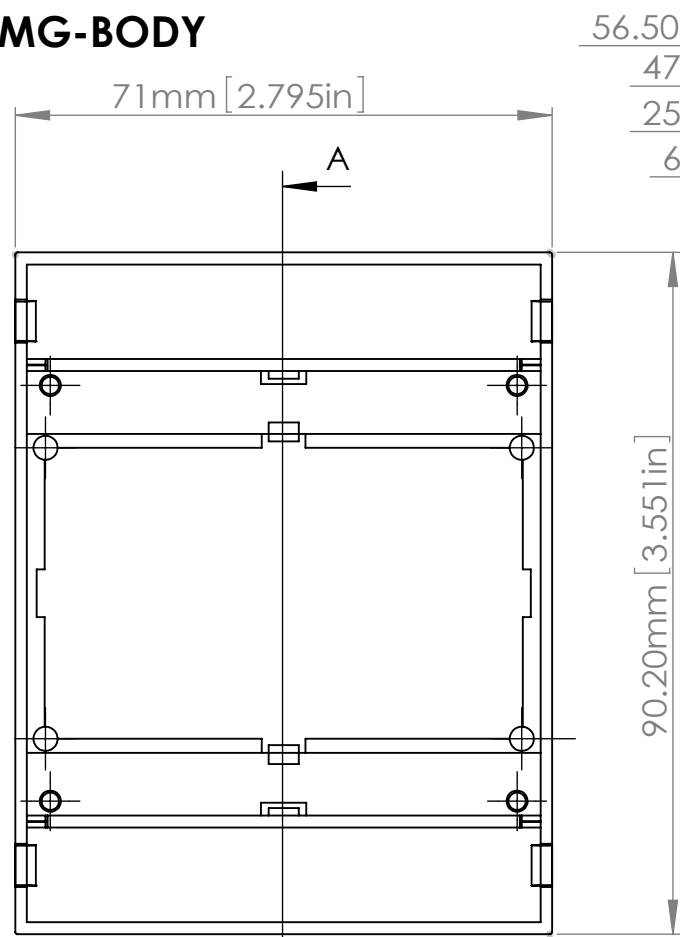

SECTION A-A  
SCALE 1:1

SECTION B-B  
SCALE 1:1

**ASSEMBLY**

ITEM	DESCRIPTION	MATERIAL	COLOUR	UNIT
1	D4MG-BODY	PC/ABS(UL94-V0)	GREY	1
2	D4MG-BASE	PC/ABS(UL94-V0)	GREY	1
3	D4MG-COVER	PC/ABS(UL94-V0)	GREY	1
4	D4MG-GUARD	PC/ABS(UL94-V0)	GREY	2
5	D4MG-WALL CLIP	NYLON66(UL94-V0)	DARK GREY	1

56.50mm [2.224in]  
47mm [1.850in]  
25mm [0.984in]  
6mm [0.236in]

SECTION A-A  
SCALE 1 : 1

**D4MG-COVER**

SECTION C-C  
SCALE 1 : 1

**D4MG-GUARD**

SECTION D  
SCALE 1 : 1

**D4MG-BASE**

9.50mm [0.374in]  
7.30mm [0.287in]