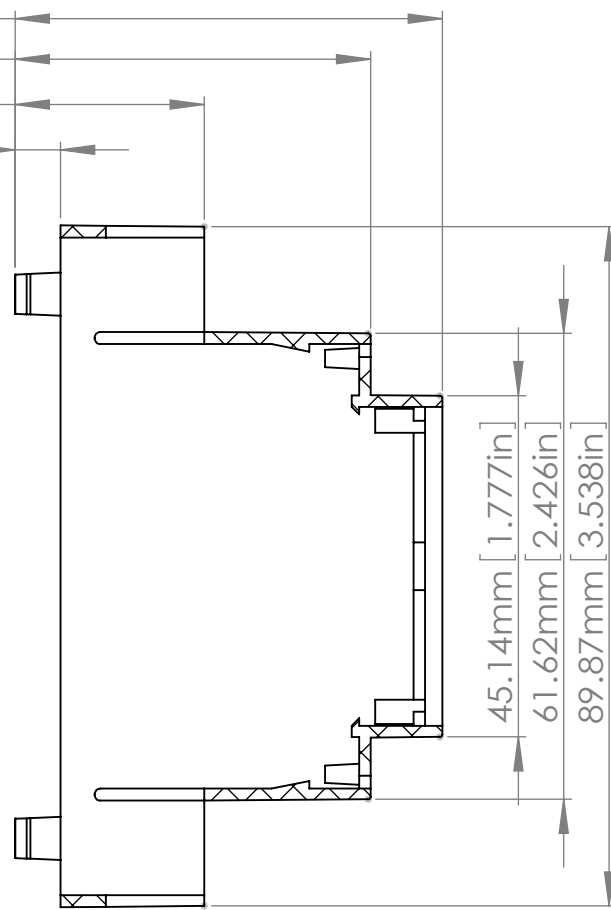

SECTION A-A  
SCALE 1:1

SECTION B-B  
SCALE 1:1

**ASSEMBLY**

ITEM	DESCRIPTION	MATERIAL	COLOUR	UNIT
1	D4MG-BODY	PC/ABS(UL94-V0)	GREY	1
2	D4MG-BASE	PC/ABS(UL94-V0)	GREY	1
3	D4MG-COVER	PC/ABS(UL94-V0)	GREY	1
4	D4MG-GUARD	PC/ABS(UL94-V0)	GREY	2
5	D4MG-WALL CLIP	NYLON66(UL94-V0)	DARK GREY	1

56.50mm [2.224in]  
47mm [1.850in]  
25mm [0.984in]  
6mm [0.236in]

SECTION A-A  
SCALE 1 : 1

**D4MG-COVER**

SECTION C-C  
SCALE 1 : 1

**D4MG-GUARD**

SECTION D  
SCALE 1 : 1

**D4MG-BASE**

9.50mm [0.374in]  
7.30mm [0.287in]