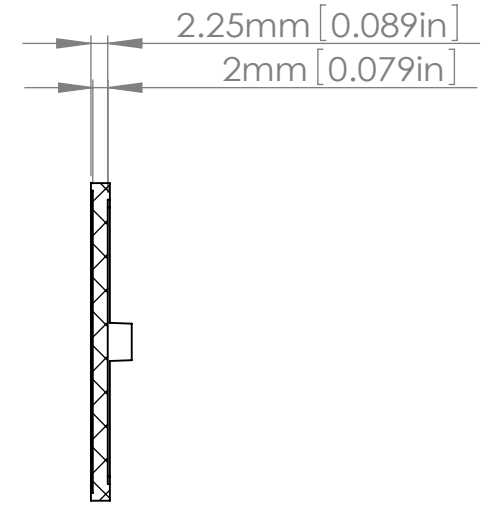

SECTION A-A  
SCALE 1:1

SECTION B-B  
SCALE 1:1

**ASSEMBLY**

ITEM	DESCRIPTION	MATERIAL	COLOUR	UNIT
1	D4MG-BODY	PC/ABS(UL94-V0)	GREY	1
2	D4MG-BASE	PC/ABS(UL94-V0)	GREY	1
3	D4MG-COVER	PC/ABS(UL94-V0)	GREY	1
4	D4MG-GUARD	PC/ABS(UL94-V0)	GREY	2
5	D4MG-WALL CLIP	NYLON66(UL94-V0)	DARK GREY	1

56.50mm [2.224in]  
47mm [1.850in]  
25mm [0.984in]  
6mm [0.236in]

SECTION A-A  
SCALE 1 : 1

**D4MG-COVER**

SECTION C-C  
SCALE 1 : 1

**D4MG-GUARD**

SECTION D  
SCALE 1 : 1

**D4MG-BASE**

9.50mm [0.374in]  
7.30mm [0.287in]