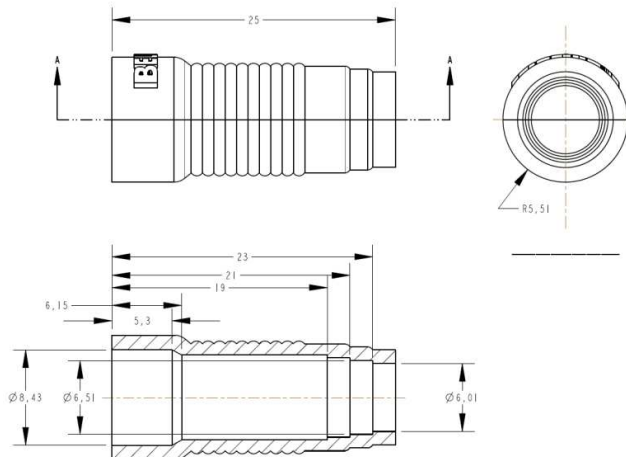

The cable boot SLS-59/6-color is designed to use in combination with 1505- and 1694-cable products and SLS-RGB/color is designed to use in combination with 1855-cable products.

Specifications

Figure 1 – SLS-59/6 with dimensions

Figure 2 – SLS-RGB with dimensions

Mechanical and Environmental

The cable boots are made out of flexible EPDM material and are RoHS compliant. The temperature range goes from -40°C to +70°C.

Colors

The boots will be available in ten different colors: