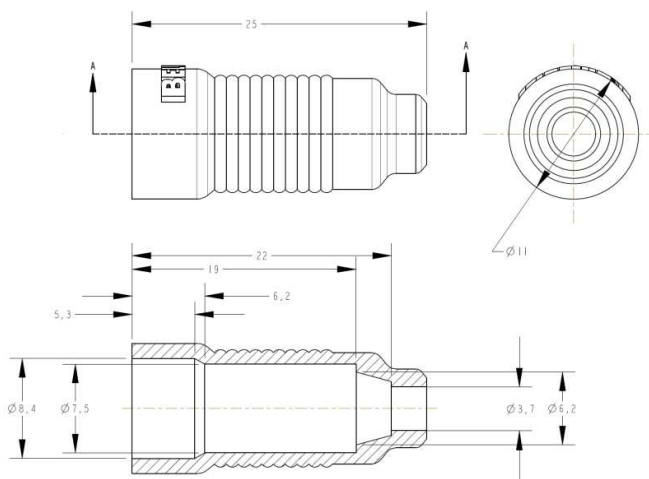

SLS-RG59/6-color and SLS-RGB/color

Cable Boots for 1-piece HD BNC connectors

Application

These Cable boots are specially designed to fit on the 1-piece HD compression connectors of Belden in combination with Belden® HD Digital Video cables.

The cable boot SLS-59/6-color is designed to use in combination with 1505- and 1694-cable products and SLS-RGB/color is designed to use in combination with 1855-cable products.

Specifications

Figure 1 – SLS-59/6 with dimensions

Figure 2 – SLS-RGB with dimensions

Mechanical and Environmental

The cable boots are made out of flexible EPDM material and are RoHS compliant. The temperature range goes from -40°C to +70°C.

Colors

The boots will be available in ten different colors: