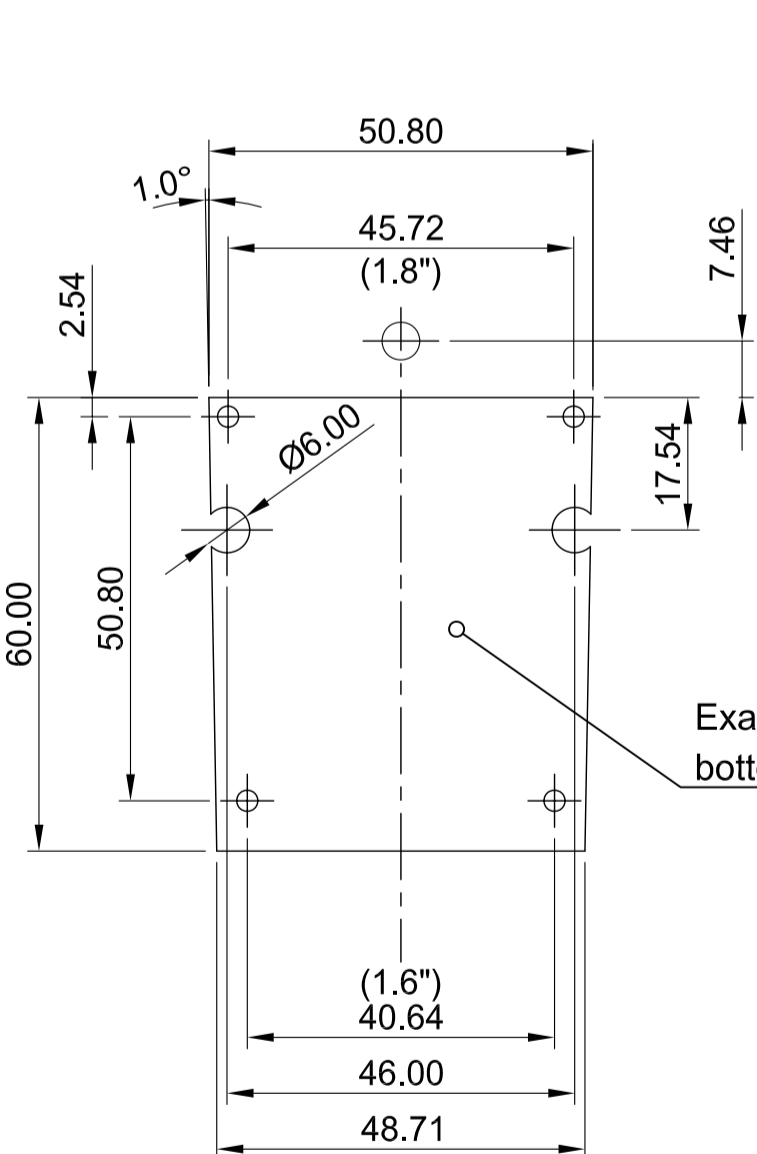

Example for a bottom PCB