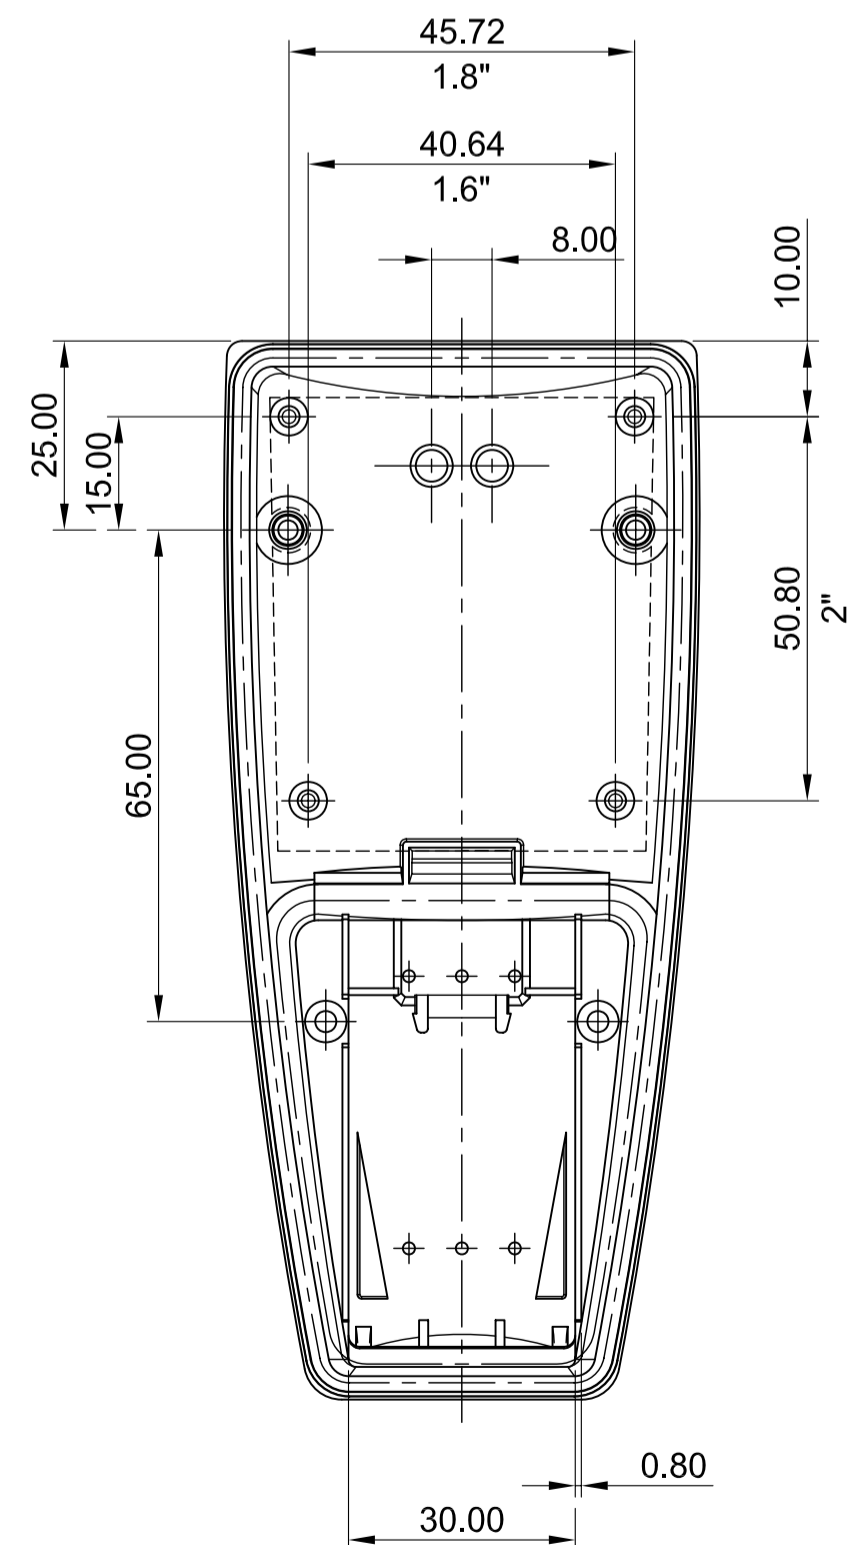

Example for a bottom PCB

Base with mounted cover inside view