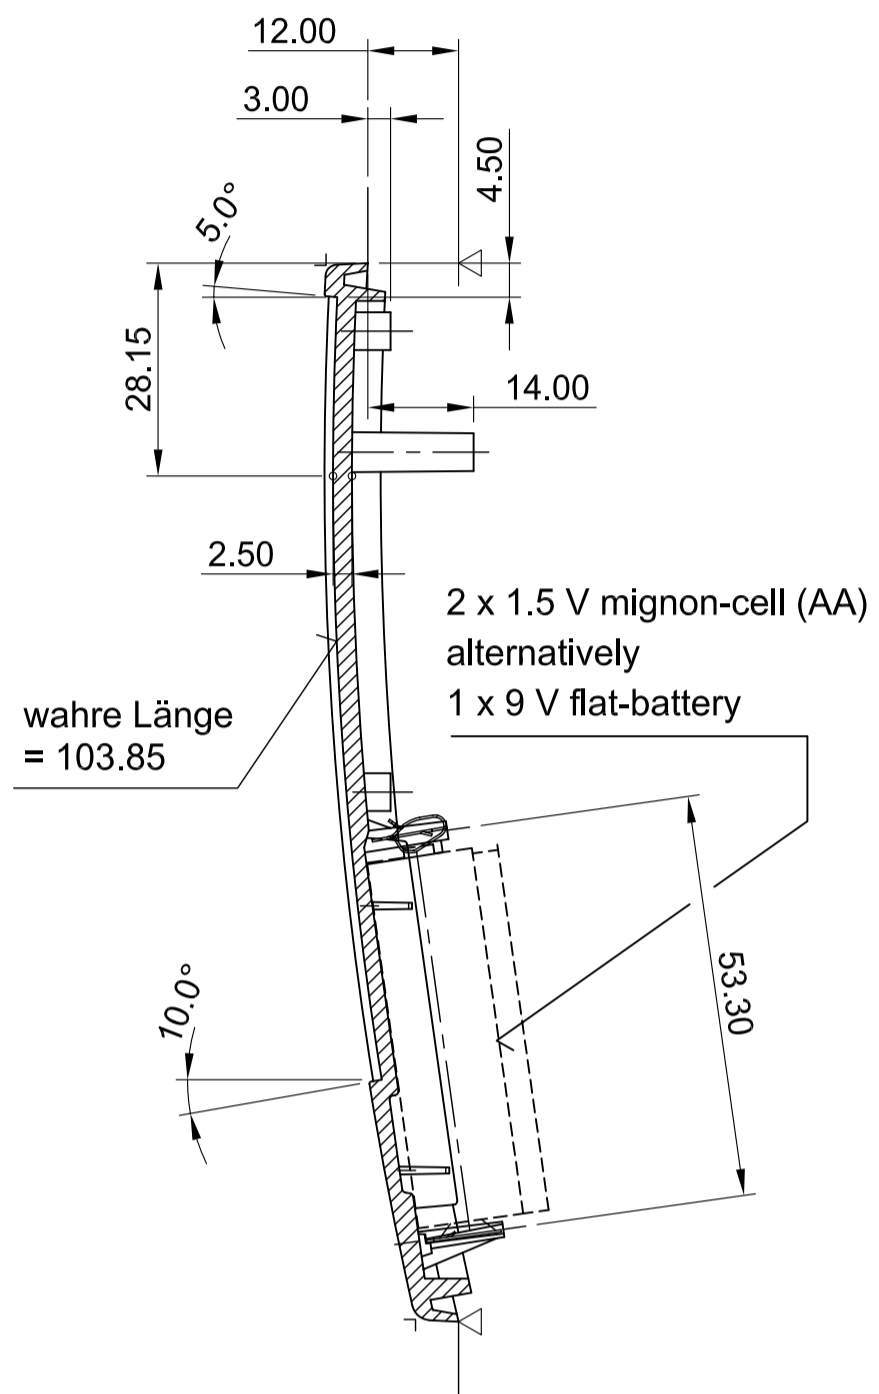

Schnitt B-B section

wahre Länge = 103.85

Ø4.1 by drilling or milling