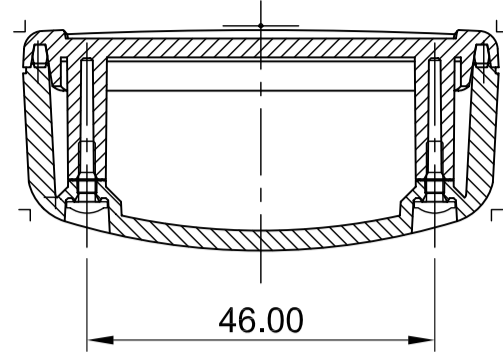

suitable screw diameter = 2.2 mm (selftapping, alternatively ST 2,2 acc. to DIN 7981)

If there is a membrane Keyboard foreseen, we recommend to take the real dimensions of the user area from an actual sample.

wahre Länge = 103.85

Ø4.1 by drilling or milling

For 2 x AA- Cells suitable set of battery-clips No. A 91 90 002

For 1 x Flat Battery use Plug-In Contact No. A 91 60 003

Informationskopie wird nicht aktualisiert / Copy for information will not be updated

Bearb. am: 28.11.97	Material:	Toleranzart: DIN 18011 T130	Z (PZ1)
Ersteller: Hasselb	Farbe:	Zeichnungsart: KUNDE	
Freigabe: 14	Stand: 19.07.10		DIN 6 Teil 2
SMART-CASE L Vers. I with Batt.-Compartment A9067***			Maßstab: 1:1
OKW GEHÄUSE SYSTEME			Bearbeiter: Hasselb Dateiname: 00003332