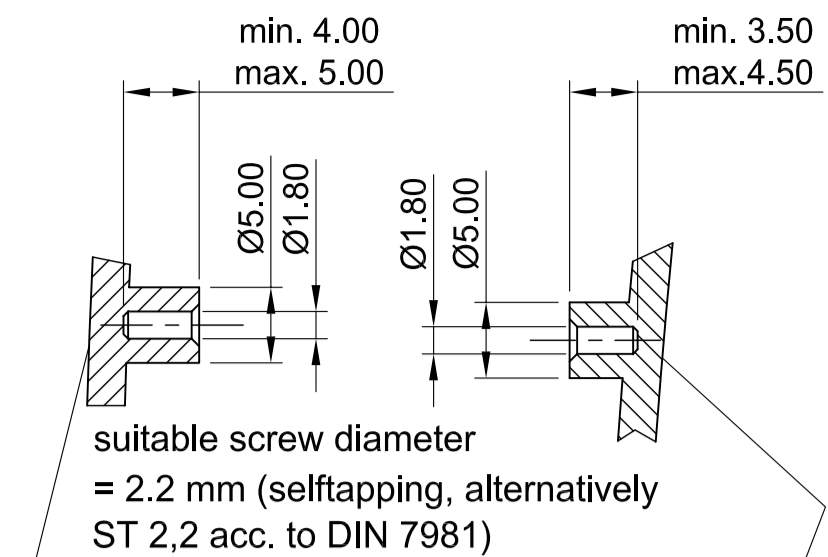

suitable screw diameter = 2.2 mm (selftapping, alternatively ST 2,2 acc. to DIN 7981)

If there is a membrane Keyboard foreseen, we recommend to take the real dimensions of the user area from an actual sample.