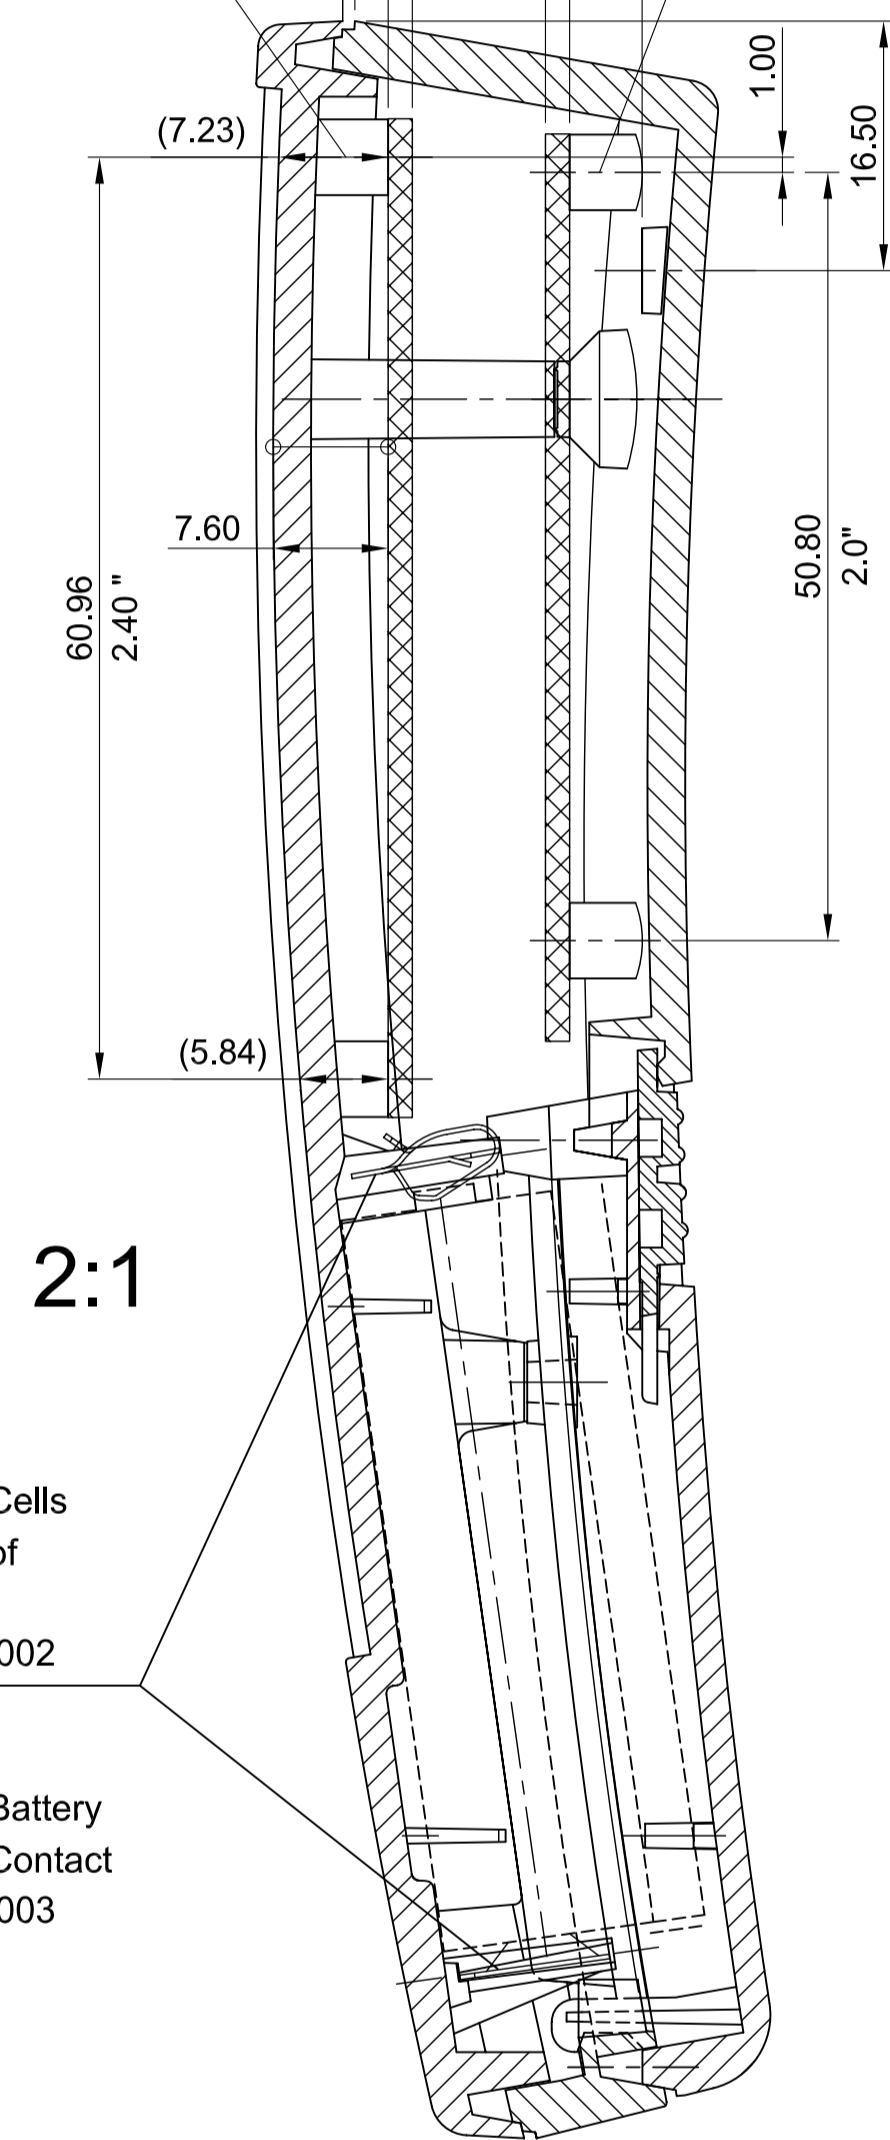

2:1

For 2 x AA- Cells suitable set of battery-clips No. A 91 90 002

For 1 x Flat Battery use Plug-In Contact No. A 91 60 003