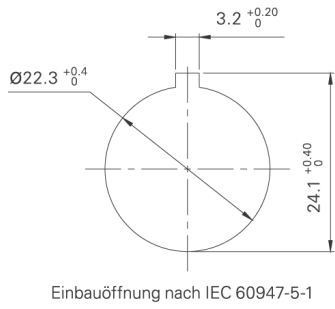

Mounting hole	22.3 mm
---------------	---------

Mechanical design

Contact	momentary, 1 NO
Contact materials	gold
Mounting	ring nut
Terminals	M12
Reverse polarity protection	yes
Labeling	individually with FLEXLAB
Torque for nut ring	1.2 Nm

Mechanical characteristics

Operating force F1 (+/-20 %)	5 N
------------------------------	-----

Electrical characteristics

Rated voltage min.	DC 0.02 V V
Rated current min.	0.01 mA
Rated voltage max.	DC 35 V
Rated current max.	100 mA
Rated power max.	1 W (ohmsche Last) W
LED power supply	DC 24 V +/- 20% / 10 mA +/- 20%

Other specifications

Ambient temp. operating min.	-40 °C
Ambient temp. operating max.	+70 °C
B10	500,000 cycle
Degree of protection from front side	IP 66, IP 67, IP 69K
Degree of protection from rear side	IP 66 (je nach verwendetem Stecker IP 67 oder IP 69K)
Environmental resistance	acc. to IEC 60068-2-14, -30, -33 and -78
Operating life cycles	250,000
ROHS compliant	yes
REACH compliant	yes