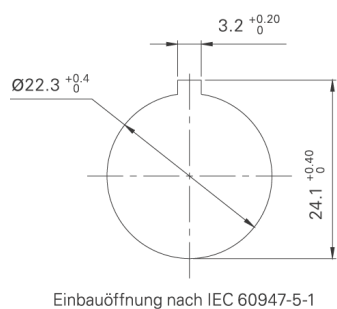

### Dimensions

Mounting hole	22.3 mm
---------------	---------

### Mechanical characteristics

Operating force F1 (+/-20 %)	5 N
------------------------------	-----

### Other specifications

Ambient temp. operating min.	-40 °C
Ambient temp. operating max.	+70 °C
B10	500,000 cycle
Degree of protection from front side	IP 66, IP 67, IP 69K
Degree of protection from rear side	IP 66 (je nach verwendetem Stecker IP 67 oder IP 69K)
Environmental resistance	acc. to IEC 60068-2-14, -30, -33 and -78
Operating life cycles	250,000
ROHS compliant	yes
REACH compliant	yes