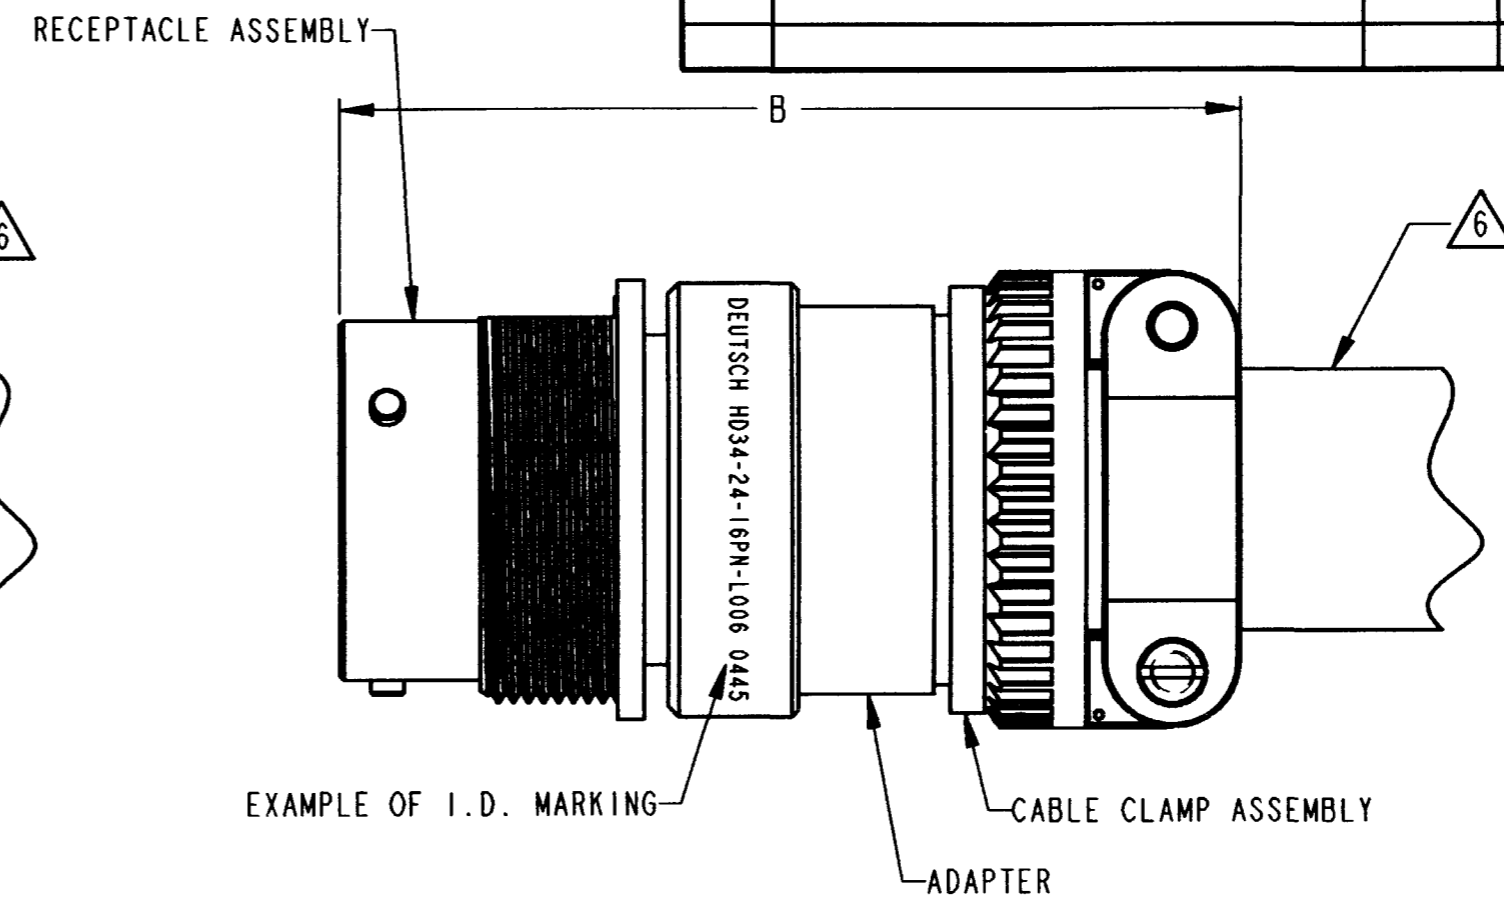

REV NC HD3***P/S*-L006

REVISIONS			
SYM	DESCRIPTION	DATE	APPROVED
NC	NEW RELEASE PER E.O. P18719	10-21-04	RDX

- 8. DIMENSIONS A AND B ON HD30, HDB, AND HD50 SERIES ARE THE SAME.
 - 7. THIS DWG. SERVES FOR HD30, HDB, AND FOR HD50 SERIES.
 - 6. ONE SIZE 12 AND ONE SIZE 16 BUSHING IS SUPPLIED WITH SIZE 24 CABLE CLAMP ASSEMBLY.
 - 5. CABLE CLAMP ACCESSORIES ARE SHIPPED UNASSEMBLED.
 - 4. FOR ARRANGEMENT OF CONTACT LOCATION SEE ENVELOPE DRAWING 0425-014-2400.
 - 3. FOR CONTACTS AND WIRES PERFORMANCE AND APPLICATION CHARACTERISTICS SEE ENVELOPE DRAWING 0425-015-0000.
 - 2. FOR PERFORMANCE AND APPLICATION CHARACTERISTICS SEE ENVELOPE DRAWING 0425-016-0000.
- NOTES: 1. ALL DIMENSIONS ARE IN INCHES (MILLIMETERS).

SIZE	A ± .125 (A ± 3.18)	B ± .125 (B ± 3.18)
18	3.090 (78.49)	3.217 (81.71)
24	3.191 (81.05)	3.318 (84.28)

SIGNATURE & DATE	
DR	R. MESSENGER 10/15/04
CHK	J. Kim 10/21/04
PE	R. Messenger 10/21/04
APPD	S. Beaud 10/21/04
SCALE	1.5:1 WT