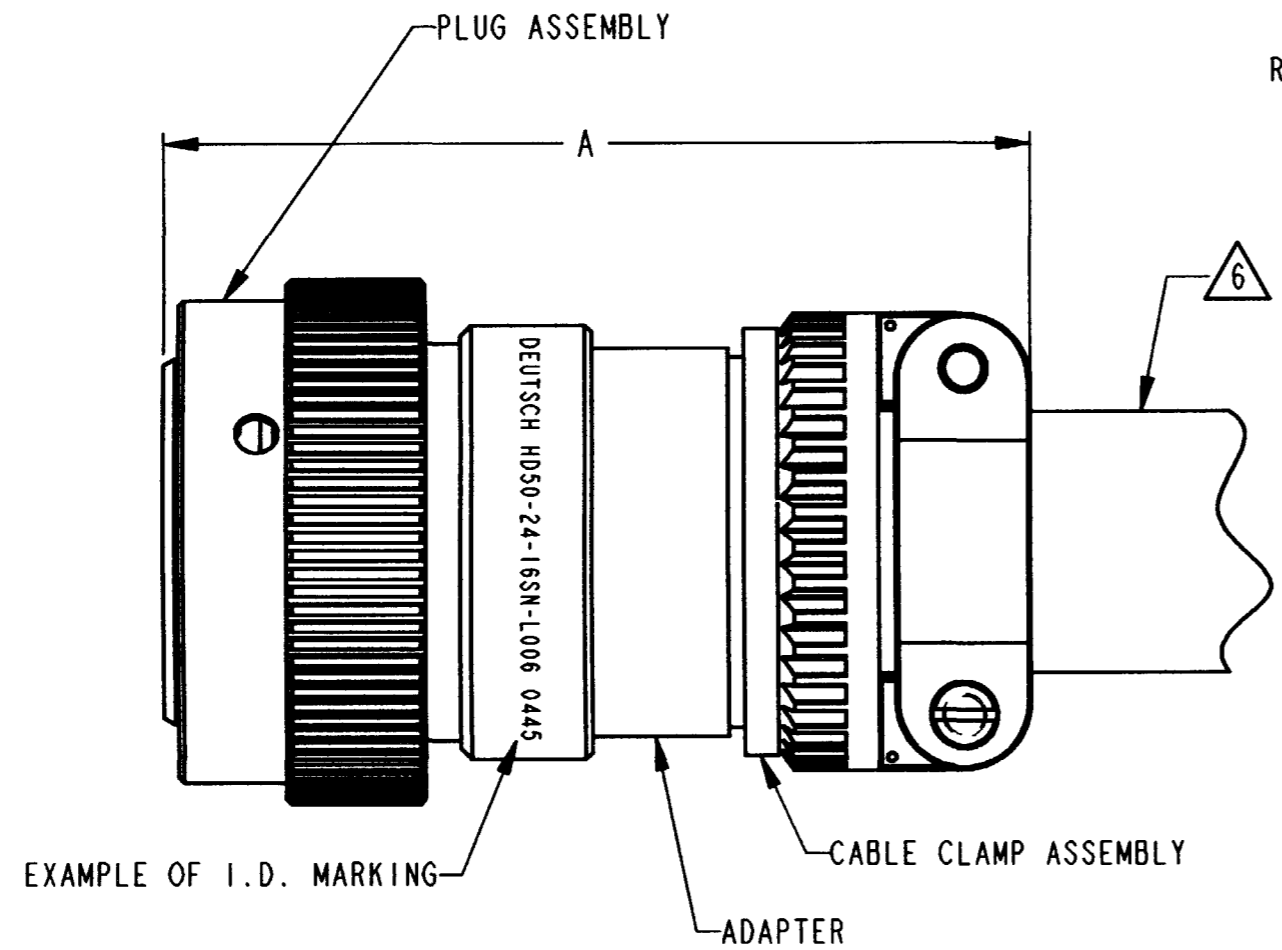

REV NC HD3***P/S*-L006

REVISIONS			
SYM	DESCRIPTION	DATE	APPROVED
NC	NEW RELEASE PER E.O. P18719	10-21-04	RDX

- 8. DIMENSIONS A AND B ON HD30, HDB, AND HD50 SERIES ARE THE SAME.
 - 7. THIS DWG. SERVES FOR HD30, HDB, AND FOR HD50 SERIES.
 - 6. ONE SIZE 12 AND ONE SIZE 16 BUSHING IS SUPPLIED WITH SIZE 24 CABLE CLAMP ASSEMBLY.
 - 5. CABLE CLAMP ACCESSORIES ARE SHIPPED UNASSEMBLED.
 - 4. FOR ARRANGEMENT OF CONTACT LOCATION SEE ENVELOPE DRAWING 0425-014-2400.
 - 3. FOR CONTACTS AND WIRES PERFORMANCE AND APPLICATION CHARACTERISTICS SEE ENVELOPE DRAWING 0425-015-0000.
 - 2. FOR PERFORMANCE AND APPLICATION CHARACTERISTICS SEE ENVELOPE DRAWING 0425-016-0000.
- NOTES: 1. ALL DIMENSIONS ARE IN INCHES (MILLIMETERS).

SIZE	A ± .125 (A ± 3.18)	B ± .125 (B ± 3.18)
18	3.090 (78.49)	3.217 (81.71)
24	3.191 (81.05)	3.318 (84.28)

SIGNATURE & DATE	
DR	R. MESSENGER 10/15/04
CHK	J. Kim 10/21/04
PE	R. Messenger 10/21/04
APPD	S. Beaud 10/21/04
SCALE	1.5:1 WT