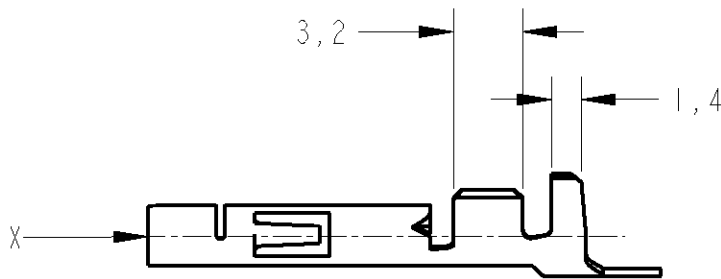

LOC	DIST	REVISIONS					
AP	-	P	LTR	DESCRIPTION	DATE	DWN	APVD
		D		REDRAW	27MAY2004	H.C	WLS
		E		REVISED BY ECR05-017239	14FEB2006	H.C	WLS

\triangle 2 - SUPERSEDED BY PN-926882-3 OR PN-350536-3

LOOSE PIECE	FINISH	MATERIAL	PART NUMBER
—	POST-PLATED/ESTANHADO	BRASS/LATÃO	881111-3
350550-3	TIN-PLATED/ESTANHADO	PH.BRONZE/BRONZE FOSF.	881111-2 \triangle 2
350550-1	TIN-PLATED/ESTANHADO	BRASS/LATÃO	881111-1

THIS DRAWING IS UNPUBLISHED. RELEASED FOR PUBLICATION 20 BY TYCO ELECTRONICS CORPORATION. ALL RIGHTS RESERVED. COPYRIGHT 20

DIMENSIONS: mm	DWN H.C. CANTERI	27MAY2004	MATERIAL	-	FINISH	-
	CHK W.L. STEFANI	27MAY2004	TYCO ELECTRONICS do Brasil LTDA. Sao Paulo, Brasil			
TOLERANCES UNLESS OTHERWISE SPECIFIED:	APVD	-				
0 PLC ±-	PRODUCT SPEC		NAME SOCKET, MATE-N-LOK, UNIVERSAL			
1 PLC ±0,4	INS. DIA. 3,30mm.					
2 PLC ±-	APPLICATION SPEC		SIZE	CAGE CODE	DRAWING NO	RESTRICTED TO
3 PLC ±-	WIRE RANGE 20/14AWG		A 4	00779	C=881111	-
4 PLC ±-	WEIGHT	-	CUSTOMER DRAWING			
ANGLES ±1°			SCALE	-	SHEET	1 OF 1
					REV	E