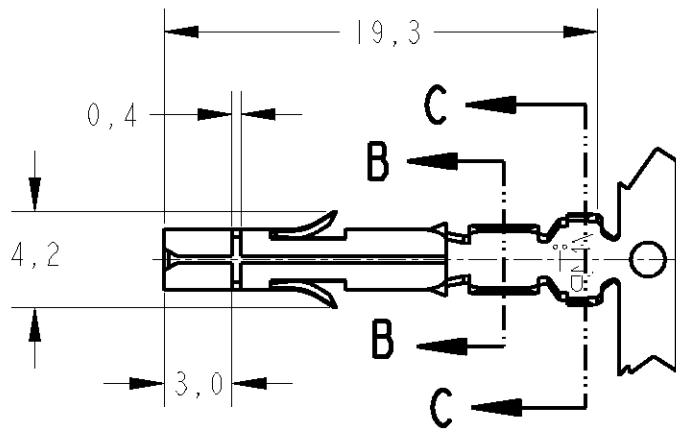

LOC	DIST	REVISIONS					
AP	-	P	LTR	DESCRIPTION	DATE	DWN	APVD
		D		REDRAW	27MAY2004	H.C	WLS
		E		REVISED BY ECR05-017239	14FEB2006	H.C	WLS

\triangle 2 - SUPERSEDED BY PN-926882-3 OR PN-350536-3

LOOSE PIECE	FINISH	MATERIAL	PART NUMBER
—	POST-PLATED/ESTANHADO	BRASS/LATÃO	881111-3
350550-3	TIN-PLATED/ESTANHADO	PH.BRONZE/BRONZE FOSF.	881111-2 \triangle 2
350550-1	TIN-PLATED/ESTANHADO	BRASS/LATÃO	881111-1

THIS DRAWING IS UNPUBLISHED. RELEASED FOR PUBLICATION 20 BY TYCO ELECTRONICS CORPORATION. ALL RIGHTS RESERVED. COPYRIGHT 20

DIMENSIONS: mm	DWN H.C. CANTERI	27MAY2004	MATERIAL	-	FINISH	-
	CHK W.L. STEFANI	27MAY2004	TYCO ELECTRONICS do Brasil LTDA. Sao Paulo, Brasil			
TOLERANCES UNLESS OTHERWISE SPECIFIED:	APVD	-				
0 PLC ±-	PRODUCT SPEC		NAME SOCKET, MATE-N-LOK, UNIVERSAL			
1 PLC ±0,4	INS. DIA. 3,30mm.					
2 PLC ±-	APPLICATION SPEC		SIZE	CAGE CODE	DRAWING NO	RESTRICTED TO
3 PLC ±-	WIRE RANGE 20/14AWG		A 4	00779	C=881111	-
4 PLC ±-	WEIGHT	-	CUSTOMER DRAWING			
ANGLES ±1°			SCALE	-	SHEET	1 OF 1
					REV	E