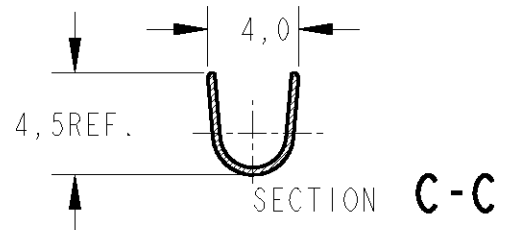

LOC	DIST	REVISIONS					
AP	-	P	LTR	DESCRIPTION	DATE	DWN	APVD
		D		REDRAW	27MAY2004	H.C	WLS
		E		REVISED BY ECR05-017239	14FEB2006	H.C	WLS

\triangle 2 - SUPERSEDED BY PN-926882-3 OR PN-350536-3

LOOSE PIECE	FINISH	MATERIAL	PART NUMBER
—	POST-PLATED/ESTANHADO	BRASS/LATÃO	881111-3
350550-3	TIN-PLATED/ESTANHADO	PH.BRONZE/BRONZE FOSF.	881111-2 \triangle 2
350550-1	TIN-PLATED/ESTANHADO	BRASS/LATÃO	881111-1

THIS DRAWING IS UNPUBLISHED. RELEASED FOR PUBLICATION 20 BY TYCO ELECTRONICS CORPORATION. ALL RIGHTS RESERVED. COPYRIGHT 20

DIMENSIONS: mm	DWN H.C. CANTERI	27MAY2004	MATERIAL	-	FINISH	-
	CHK W.L. STEFANI	27MAY2004	TYCO ELECTRONICS do Brasil LTDA. Sao Paulo, Brasil			
TOLERANCES UNLESS OTHERWISE SPECIFIED:	APVD	-				
0 PLC ±-	PRODUCT SPEC		NAME SOCKET, MATE-N-LOK, UNIVERSAL			
1 PLC ±0,4	INS. DIA. 3,30mm.					
2 PLC ±-	APPLICATION SPEC		SIZE	CAGE CODE	DRAWING NO	RESTRICTED TO
3 PLC ±-	WIRE RANGE 20/14AWG		A 4	00779	C=881111	-
4 PLC ±-	WEIGHT	-	CUSTOMER DRAWING			
ANGLES ±1°			SCALE	-	SHEET	1 OF 1
					REV	E