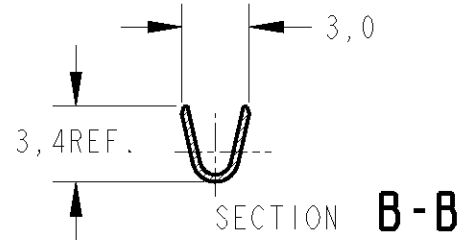

LOC	DIST	REVISIONS					
AP	-	P	LTR	DESCRIPTION	DATE	DWN	APVD
		D		REDRAW	27MAY2004	H.C	WLS
		E		REVISED BY ECR05-017239	14FEB2006	H.C	WLS

\triangle 2 - SUPERSEDED BY PN-926882-3 OR PN-350536-3

LOOSE PIECE	FINISH	MATERIAL	PART NUMBER
—	POST-PLATED/ESTANHADO	BRASS/LATÃO	881111-3
350550-3	TIN-PLATED/ESTANHADO	PH.BRONZE/BRONZE FOSF.	881111-2 \triangle 2
350550-1	TIN-PLATED/ESTANHADO	BRASS/LATÃO	881111-1

THIS DRAWING IS UNPUBLISHED. RELEASED FOR PUBLICATION 20 BY TYCO ELECTRONICS CORPORATION. ALL RIGHTS RESERVED. COPYRIGHT 20

DIMENSIONS: mm	DWN H.C. CANTERI	27MAY2004	MATERIAL	-	FINISH	-
	CHK W.L. STEFANI	27MAY2004	TYCO ELECTRONICS do Brasil LTDA. Sao Paulo, Brasil			
TOLERANCES UNLESS OTHERWISE SPECIFIED:	APVD	-				
0 PLC ±-	PRODUCT SPEC		NAME SOCKET, MATE-N-LOK, UNIVERSAL			
1 PLC ±0,4	INS. DIA. 3,30mm.					
2 PLC ±-	APPLICATION SPEC		SIZE	CAGE CODE	DRAWING NO	RESTRICTED TO
3 PLC ±-	WIRE RANGE 20/14AWG		A 4	00779	C=881111	-
4 PLC ±-	WEIGHT	-	CUSTOMER DRAWING			
ANGLES ±1°			SCALE	-	SHEET	1 OF 1
					REV	E