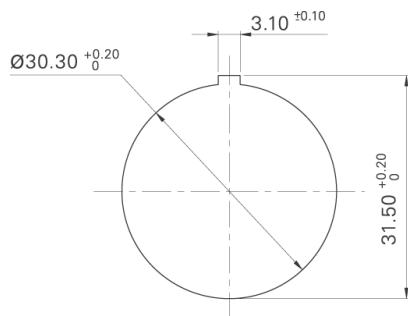

Einbauöffnung nach IEC 60947-5-1