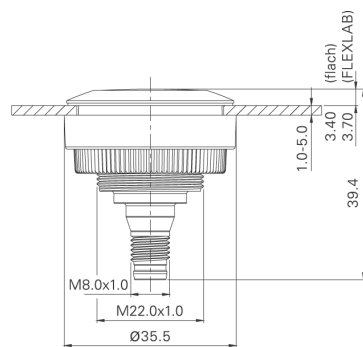

Einbauöffnung nach IEC 60947-5-1