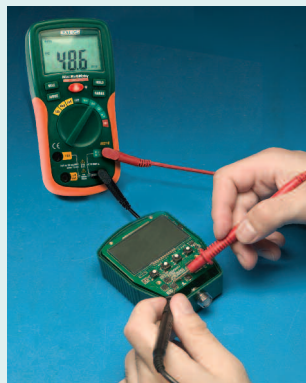

# Mini Digital MultiMeter + IR Thermometer

**8 Function, rugged designed multimeter with built-in IR Thermometer**

Quickly identify overheating motors or locate hot spots on electrical panels and HVAC vents without contact

## Features:

- Built-in IR Thermometer with laser pointer for locating hot spots
- 4:1 Distance to Target Ratio
- 2000 count large backlit dual LCD with easy-to-read digits
- Low current capability measure down to 0.1µA
- Max Hold
- Input fuse protection
- Auto power off and Data Hold
- Complete with test leads and 9V battery

**BUILT IN IR**  
**Thermometer**   
Patented

Built-in non-contact IR Thermometer quickly identifies hot spots on electrical panels

AC/DC Voltage measurements

## Specifications

AC Voltage	0.1mV to 600V
DC Voltage	0.1mV to 600V
Basic Accuracy (VDC)	±0.5%
AC Current	0.1µA to 10A
DC Current	0.1µA to 10A
Resistance	0.1Ω to 20MΩ
<b>Temperature (IR)</b>	-5 to 446°F (-20 to 230°C)
Continuity / Diode	Yes
Dimensions	5.8x2.9x1.6" (147x76x42mm)
Weight	9.17oz (260g)