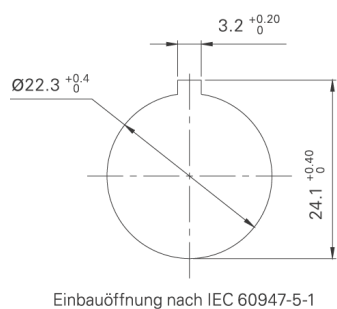

Mounting hole	22.3 mm
---------------	---------

Mechanical design

Contact	momentary, 1 NO
Contact materials	gold
Mounting	ring nut
Terminals	M12
Reverse polarity protection	yes
Labeling	individually with FLEXLAB
Torque for nut ring	1.2 Nm

Mechanical characteristics

Operating force F1 (+/-20 %)	5 N
------------------------------	-----

Electrical characteristics

Rated voltage min.	DC 0.02 V V
Rated current min.	0.01 mA
Rated voltage max.	DC 35 V
Rated current max.	100 mA
Rated power max.	1 W (ohmsche Last) W
LED power supply	DC 24 V +/- 20% / 10 mA +/- 20%

Other specifications

Ambient temp. operating min.	-40 °C
Ambient temp. operating max.	+70 °C
B10	500,000 cycle
Degree of protection from front side	IP 66, IP 67, IP 69K
Degree of protection from rear side	IP 66 (je nach verwendetem Stecker IP 67 oder IP 69K)
Environmental resistance	acc. to IEC 60068-2-14, -30, -33 and -78
Operating life cycles	250,000
ROHS compliant	yes
REACH compliant	yes