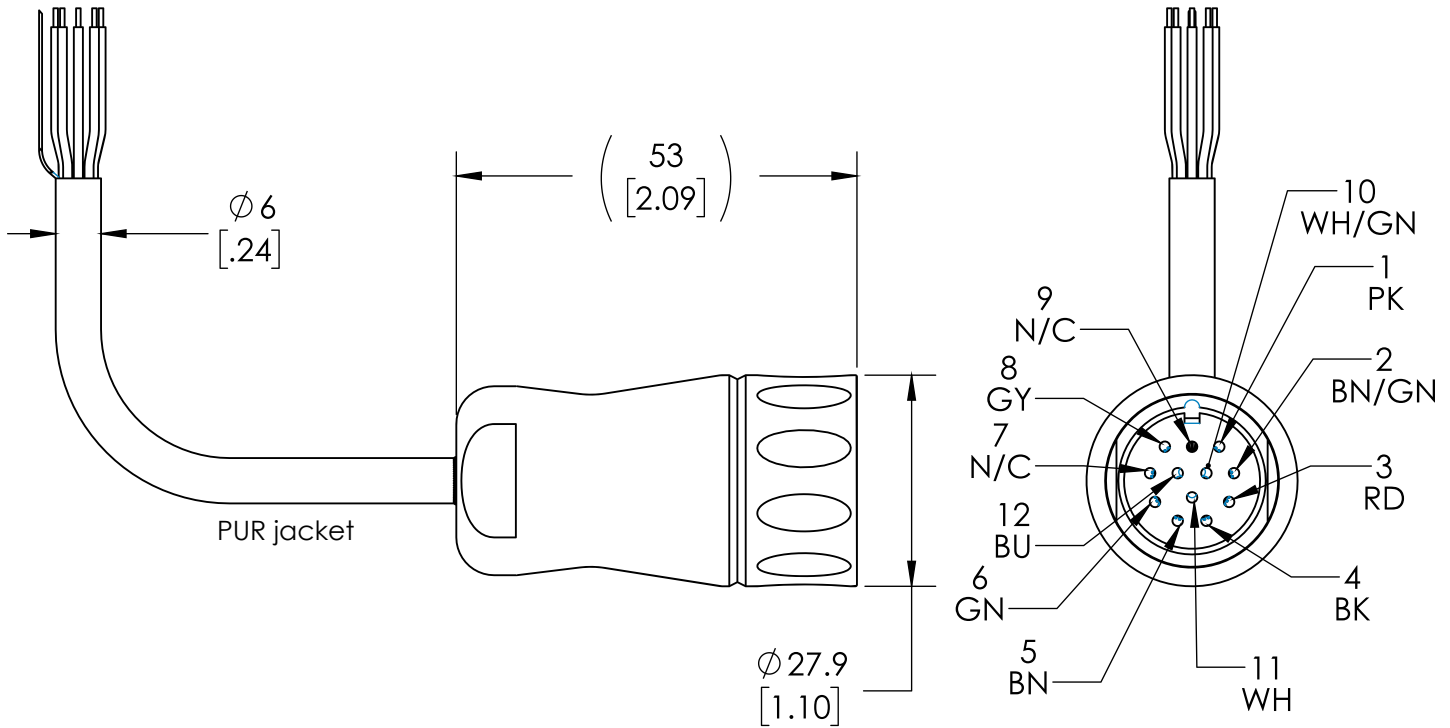

# STANDARD CABLE CONNECTOR ASSEMBLY

FOR SIL 3 SERIES OF ENCODERS THAT USE AN M23 TERMINATION

## DIMENSIONS

## ORDERING OPTIONS

Example : 9416/076-8230/020-G6-020

Length is in decimeters. Ex: 020 is 20 dm

Available lengths: 020 = 2 meter, 050 = 5 meter, 070 = 7 meter, 100 = 10 meter

This cable assembly has been tested and approved for use with the BEI Sensors series of functional safety encoders. Do not substitute any other cable assembly without factory consultation.