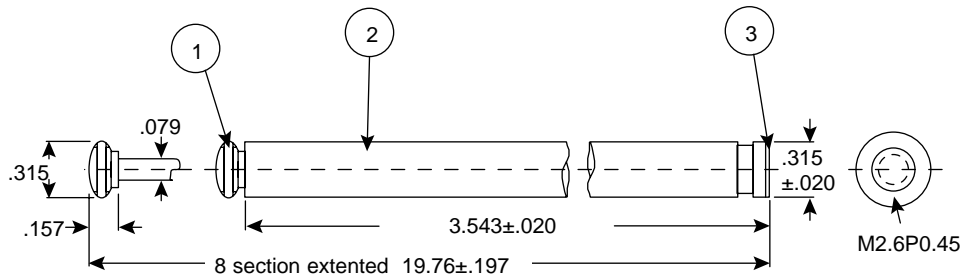

**Dimensions (In.)**

- 1 Top: BSBM
- 2 Antenna: BST
- 3 Antenna base: BSBM

**Specifications:**

- Frequency range: 88-108mHz
- Telescoping 3.6 In. to 19.8 In.