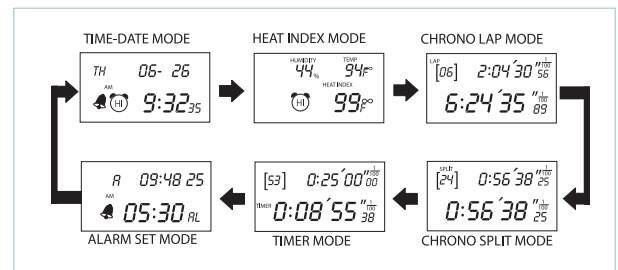

Humidity/Temperature HeatWatch™

Multi-functional Timing Device
Features user selectable Heat Index Alarm and measures Temperature and Humidity

Features:

- Programmable heat index alarm
- Displays temperature, humidity, and heat index
- Calendar mode displays day, date and time
- Stopwatch/chronograph mode with 1/100 second resolution
- Fastest/Slowest/Average Lap recall
- 99 lap counter with 30 lap/split memory
- 10 hour countdown timer with audible beeper warning for the last 5 seconds
- 12 or 24 hour clock operation
- Complete with 39" (1m) lanyard and one 3V CR2032 battery

Patented

Temperature/Humidity Mode

Time-Timer Mode

Stopwatch Mode

Ideal for use in sporting events. HW30 HeatWatch is recommended by the National Health & Wellness Club

Stopwatch with 6 modes: Time/Date, Heat Index, Chrono Lap, Alarm, Timer, and Chrono Split Mode

Specifications	
Timing capacity	9hrs, 59mins, and 59secs
Accuracy	±5 seconds/day
Lap Memory	30 laps
Heat Index	70 to 122°F (22 to 50°C)
Temperature	14 to 122°F (-10 to 50°C)
Humidity	1 to 99%
Dimensions/ Wt	3.1 x 2.6 x 0.8" (79 x 66 x 21mm)/ 3oz (85g)