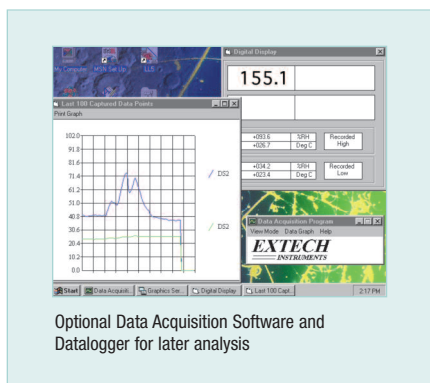

Heavy Duty Light Meter with PC Interface

 **Simultaneous display of Foot Candles or Lux**
Plus four lighting types - now includes Sodium light measurements

Features:

- Microprocessor assures maximum accuracy plus special functions
- Fc Range: 200.0, 2000, 5000Fc
Lux Range: 2000, 20,000, 50,000Lux
- Basic accuracy of $\pm 4\%$ FS
- Large 1.4" (1999 count) LCD display
- % displays differential from reference point
- "ZERO" Re-Calibration
- Utilizes precision photo diode and color correction filter
- Cosine and color corrected measurements
- $\pm 4\%$ accuracy is enhanced by selecting lighting type (Tungsten/Daylight, Fluorescent, Sodium, Mercury)
- Record/Recall MIN, MAX and AVG readings
- Data Hold plus Auto shut off
- Built-in RS-232 serial interface, optional software
- Dimensions: 7 x 2.9 x 1.3" (178 x 74 x 33mm);
Weight: 1.6lbs. (726g)
- Complete with 9V battery, light sensor with 45" (1.1m) cable, protective cover, and holster with stand

Interface Options:

- Optional Windows[®] Data Acquisition Software and serial cable enable user to display and capture readings on a PC, and set time intervals and alarms
- Optional battery operated Datalogger module stores over 8000 readings for later transfer to a PC