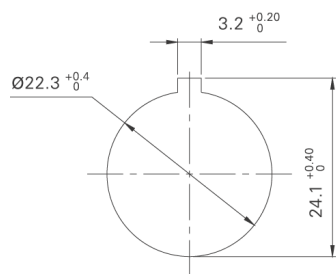

Einbauöffnung nach IEC 60947-5-1