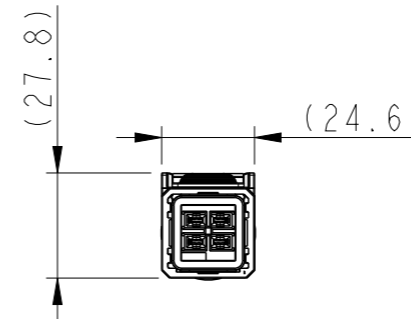

PART NUMBER
10143488-101LF

VERIO PLUG KIT, 4 POS POWER, CRIMP TYPE
TERMINALS, PITCH 26 MM

CONNECTOR FRONT VIEW

PLUG KIT P/N	ROW	COLUMN		WIRE DIA
		1	2	
10143488-101LF	B	X	X	1.5 SQ MM - 2.5 SQ MM (AWG16 - AWG14)
	A	X	X	
10143488-102LF	B	-	X	
	A	X	X	

"X" INDICATES CONTACT LOADED POSITION

PACKING CONFIGURATION

SL NO.	DESCRIPTION	MATERIAL	QTY	REMARKS
1	CABLE CONNECTOR HOUSING	PBT	1	
2	CONTACTS	COPPER ALLOY	3/4	REFER TABLE 2 FOR NO. OF CONTACTS
3	SEAL	SILICONE	1	
4	SLIDE	PBT GF	1	
5	HOLDER	PBT GF	1	
6	SECONDARY LOCK	PBT GF	1	
7	GLAND	SILICONE	1	
8	NUT	PBT GF	1	

NOTES:

- ALL PARTS WILL BE SUPPLIED IN BULK PACKING
- PRODUCT SPEC - GS-12-1428
- APPLICATION SPEC - GS-14-XXXX

spec ref	dr	Jibin John	2017/09/26	projection	mm	size	A3	scale	3:10
tolerance std	eng	B T Varghese	2017/10/14			ecn no	-	rel level	Released
ISO 406 ISO 1101	chr	-	-						
surface	linear	0.X	±0.3			dwg no	10143488	rev	A
		0.XX	±0.13						
ISO 1302	angular	0°	±2°	cat. no.	-	Product - Customer Drw	sheet 1 of 1		