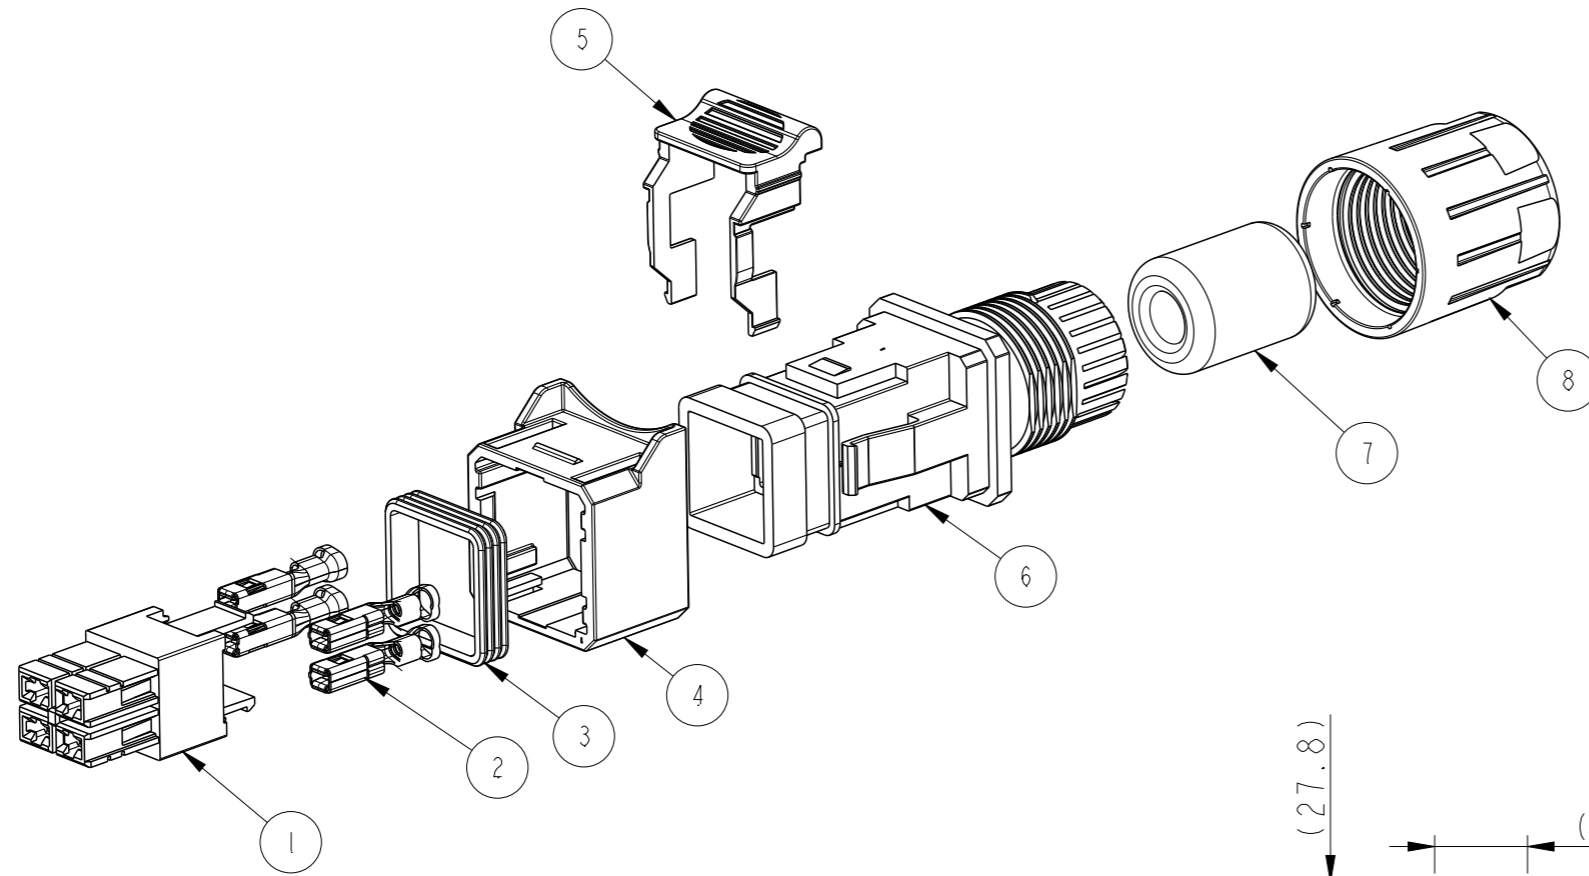

PART NUMBER
10143488-101LF

VERIO PLUG KIT, 4 POS POWER, CRIMP TYPE
TERMINALS, PITCH 26 MM

CONNECTOR FRONT VIEW

PLUG KIT P/N	ROW	COLUMN		WIRE DIA
		1	2	
10143488-101LF	B	X	X	1.5 SQ MM - 2.5 SQ MM (AWG16 - AWG14)
	A	X	X	
10143488-102LF	B	-	X	
	A	X	X	

"X" INDICATES CONTACT LOADED POSITION

PACKING CONFIGURATION

SL NO.	DESCRIPTION	MATERIAL	QTY	REMARKS
1	CABLE CONNECTOR HOUSING	PBT	1	
2	CONTACTS	COPPER ALLOY	3/4	REFER TABLE 2 FOR NO. OF CONTACTS
3	SEAL	SILICONE	1	
4	SLIDE	PBT GF	1	
5	HOLDER	PBT GF	1	
6	SECONDARY LOCK	PBT GF	1	
7	GLAND	SILICONE	1	
8	NUT	PBT GF	1	

NOTES:

- ALL PARTS WILL BE SUPPLIED IN BULK PACKING
- PRODUCT SPEC - GS-12-1428
- APPLICATION SPEC - GS-14-XXXX

spec ref	dr	Jibin John	2017/09/26	projection	mm	size	A3	scale	3:10
tolerance std	eng	B T Varghese	2017/10/14			ecn no	-	rel level	Released
ISO 406 ISO 1101	chr	-	-						
surface	linear	0.X	±0.3			dwg no	10143488	rev	A
		0.XX	±0.13						
ISO 1302	angular	0°	±2°	cat. no.	-	Product - Customer Drw	sheet 1 of 1		