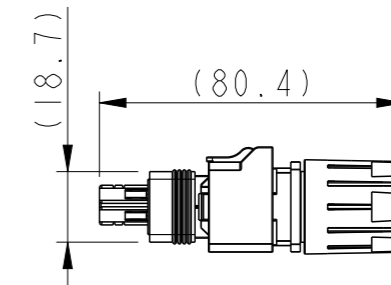

PART NUMBER
10143488-101LF

VERIO PLUG KIT, 4 POS POWER, CRIMP TYPE
TERMINALS, PITCH 26 MM

CONNECTOR FRONT VIEW

PLUG KIT P/N	ROW	COLUMN		WIRE DIA
		1	2	
10143488-101LF	B	X	X	1.5 SQ MM - 2.5 SQ MM (AWG16 - AWG14)
	A	X	X	
10143488-102LF	B	-	X	
	A	X	X	

"X" INDICATES CONTACT LOADED POSITION

PACKING CONFIGURATION

SL NO.	DESCRIPTION	MATERIAL	QTY	REMARKS
1	CABLE CONNECTOR HOUSING	PBT	1	
2	CONTACTS	COPPER ALLOY	3/4	REFER TABLE 2 FOR NO. OF CONTACTS
3	SEAL	SILICONE	1	
4	SLIDE	PBT GF	1	
5	HOLDER	PBT GF	1	
6	SECONDARY LOCK	PBT GF	1	
7	GLAND	SILICONE	1	
8	NUT	PBT GF	1	

NOTES:

- ALL PARTS WILL BE SUPPLIED IN BULK PACKING
- PRODUCT SPEC - GS-12-1428
- APPLICATION SPEC - GS-14-XXXX

spec ref	dr	Jibin John	2017/09/26	projection	mm	size	A3	scale	3:10
tolerance std	eng	B T Varghese	2017/10/14			ecn no	-	rel level	Released
ISO 406 ISO 1101	chr	-	-						
surface	linear	0.X	±0.3			dwg no	10143488	rev	A
		0.XX	±0.13						
ISO 1302	angular	0°	±2°	cat. no.	-	Product - Customer Drw	sheet 1 of 1		