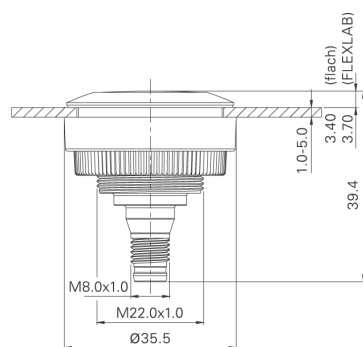

Einbauöffnung nach IEC 60947-5-1