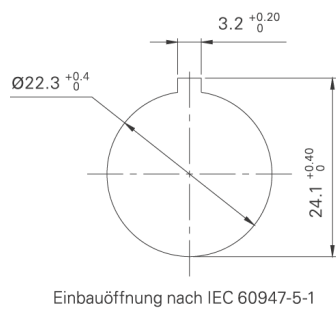

RAMO 22 T - Pushbutton, yellow, collar round, M12

1.10.011.001/0441

General information

Form	flush
Color of front ring	black
Form of collar	round
Color lens	yellow

Dimensions

Mounting hole	22.3 mm
---------------	---------

Mechanical design

Contact	momentary, 1 NO
Contact materials	gold
Mounting	ring nut
Terminals	M12
Reverse polarity protection	yes
Labeling	individually with FLEXLAB
Torque for nut ring	1.2 Nm

Mechanical characteristics

Other specifications

Ambient temp. operating min.	-40 °C
Ambient temp. operating max.	+70 °C
B10	500,000 cycle
Degree of protection from front side	IP 66, IP 67, IP 69K
Degree of protection from rear side	IP 66 (je nach verwendetem Stecker IP 67 oder IP 69K)
Environmental resistance	acc. to IEC 60068-2-14, -30, -33 and -78
Operating life cycles	250,000
ROHS compliant	yes
REACH compliant	yes