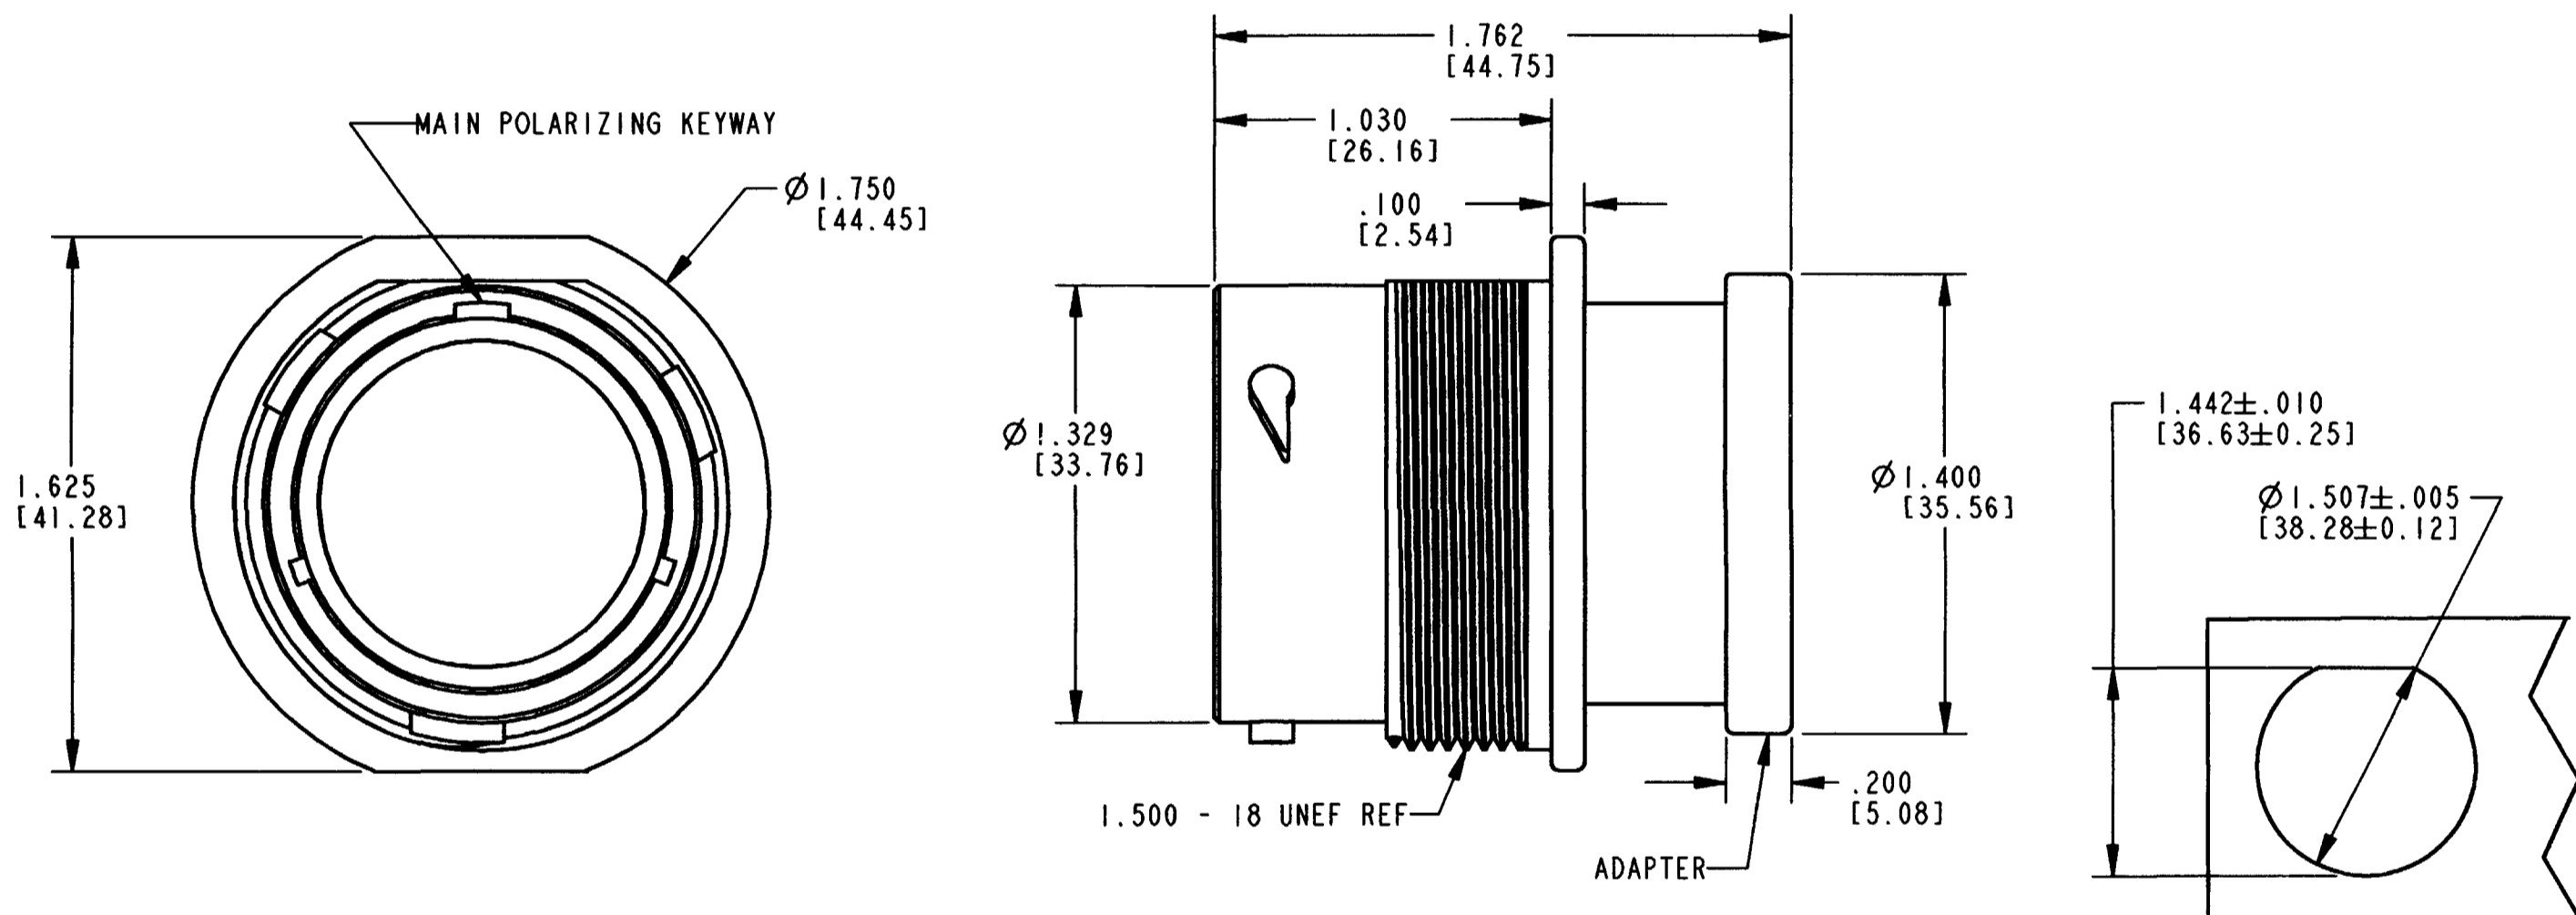

REV  
NC HDP24-18-P/S-L017

REVISIONS			
SYM	DESCRIPTION	DATE	APPROVED
NC	NEW RELEASE PER E.O. P18277	9-3-03	ROR

9. THIS RECEPTACLE TO BE USED WITH 2411-002-1805 (PLASTIC) PANEL NUT.
  8. FOR PERFORMANCE AND APPLICATION CHARACTERISTICS SEE ENVELOPE DRAWING 0425-021-0000.
  7. THIS RECEPTACLE MATES WITH HDP26-18-\*\*\*P/S\*-\*\*\*\* (\*\*\*\* = ALL MODIFICATIONS)
  6. DIMENSION TOLERANCES ARE  $\pm .025$  [ $\pm 0.63$ ] UNLESS NOTED OTHERWISE.
  5. FOR CONTACTS AND WIRE PERFORMANCE AND APPLICATION CHARACTERISTICS SEE ENVELOPE DWG. 0425-015-0000.
  4. ALL DIMENSIONS ARE INCHES [MILLIMETERS].
  3. RECOMMENDED PANEL THICKNESS: .062[1.57] TO .1875[4.76] MAX.
  2. BACKSHELL ADAPTER COLOR REFLECTS WIRE SEAL DIAMETER. (GREEN="N" SEAL; GREY="T" SEAL; BLUE="E" SEAL).
  1. FOR CONTACTS ARRANGEMENTS, SEE ENVELOPE DRAWING 0425-013-1800.
- NOTES: