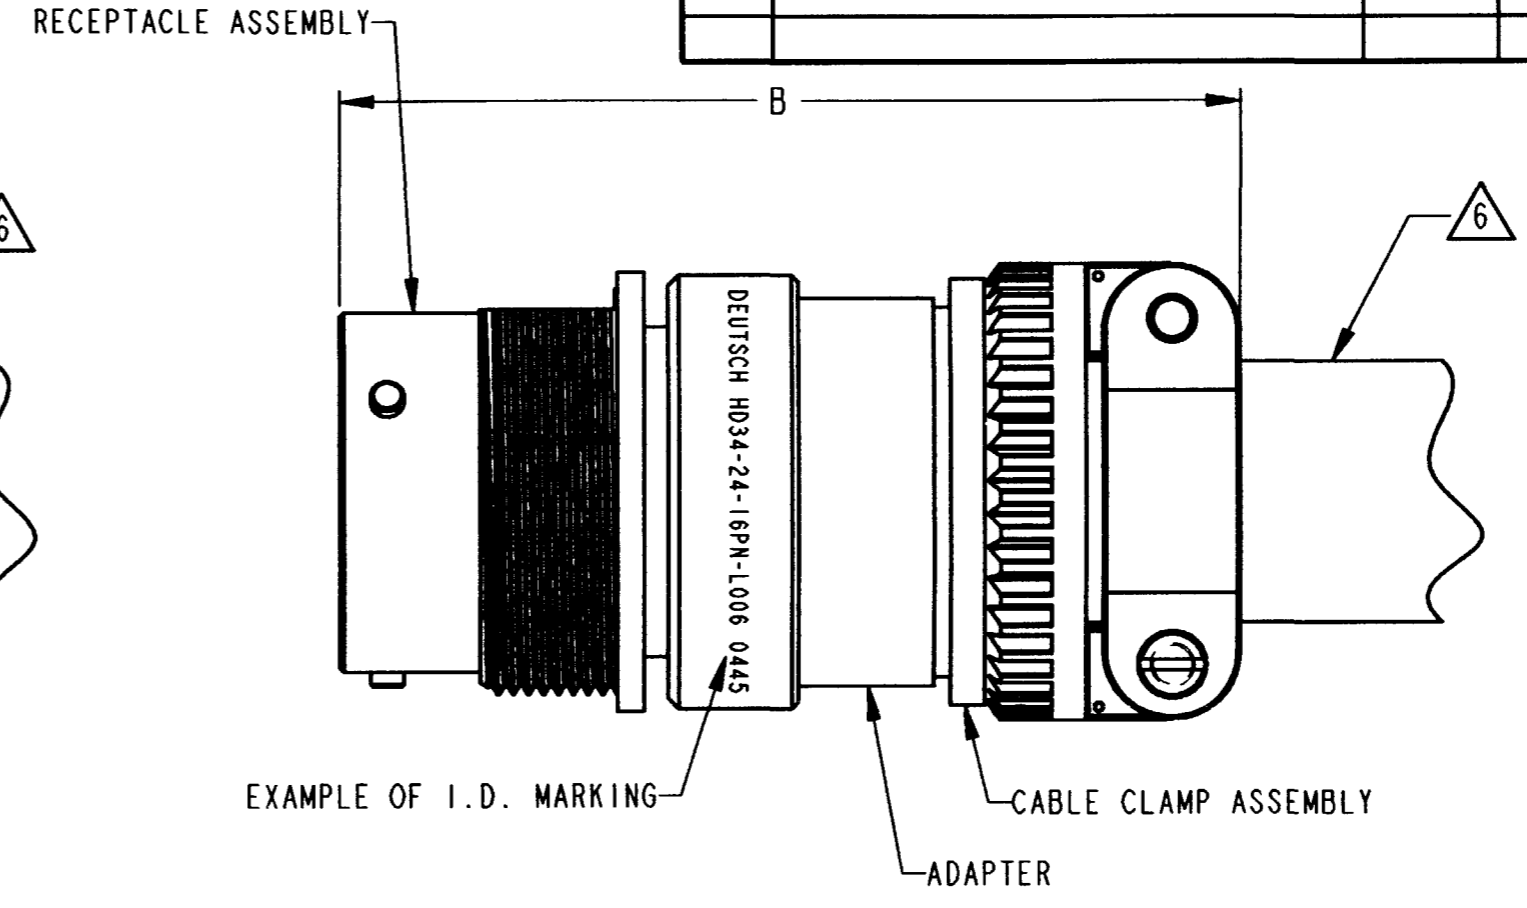

REV NC HD3\*\*\*P/S\*-L006

REVISIONS			
SYM	DESCRIPTION	DATE	APPROVED
NC	NEW RELEASE PER E.O. P18719	10-21-04	RDX

8. DIMENSIONS A AND B ON HD30, HDB, AND HD50 SERIES ARE THE SAME.
7. THIS DWG. SERVES FOR HD30, HDB, AND FOR HD50 SERIES.
6. ONE SIZE 12 AND ONE SIZE 16 BUSHING IS SUPPLIED WITH SIZE 24 CABLE CLAMP ASSEMBLY.
5. CABLE CLAMP ACCESSORIES ARE SHIPPED UNASSEMBLED.
4. FOR ARRANGEMENT OF CONTACT LOCATION SEE ENVELOPE DRAWING 0425-014-2400.
3. FOR CONTACTS AND WIRES PERFORMANCE AND APPLICATION CHARACTERISTICS SEE ENVELOPE DRAWING 0425-015-0000.
2. FOR PERFORMANCE AND APPLICATION CHARACTERISTICS SEE ENVELOPE DRAWING 0425-016-0000.
- NOTES: 1. ALL DIMENSIONS ARE IN INCHES (MILLIMETERS).

SIZE	A ± .125 (A ± 3.18)	B ± .125 (B ± 3.18)
18	3.090 (78.49)	3.217 (81.71)
24	3.191 (81.05)	3.318 (84.28)

SIGNATURE & DATE	
DR	R. MESSENGER 10/15/04
CHK	J. Kim 10/21/04
PE	R. Messenger 10/21/04
APPD	S. Beaud 10/21/04
SCALE	1.5:1 WT

CONNECTORS WITH  
ADAPTER AND CABLE  
CLAMP ASSEMBLY

ENVELOPE

CP	MATL. CODE
<b>The Deutsch Company</b> DEUTSCH I.P.D. 3850 INDUSTRIAL AVE. HEMET, CALIF. 92545	
<b>B HD3***P/S*-L006</b>	
DWG SIZE	CODE 11139 SHEET   OF