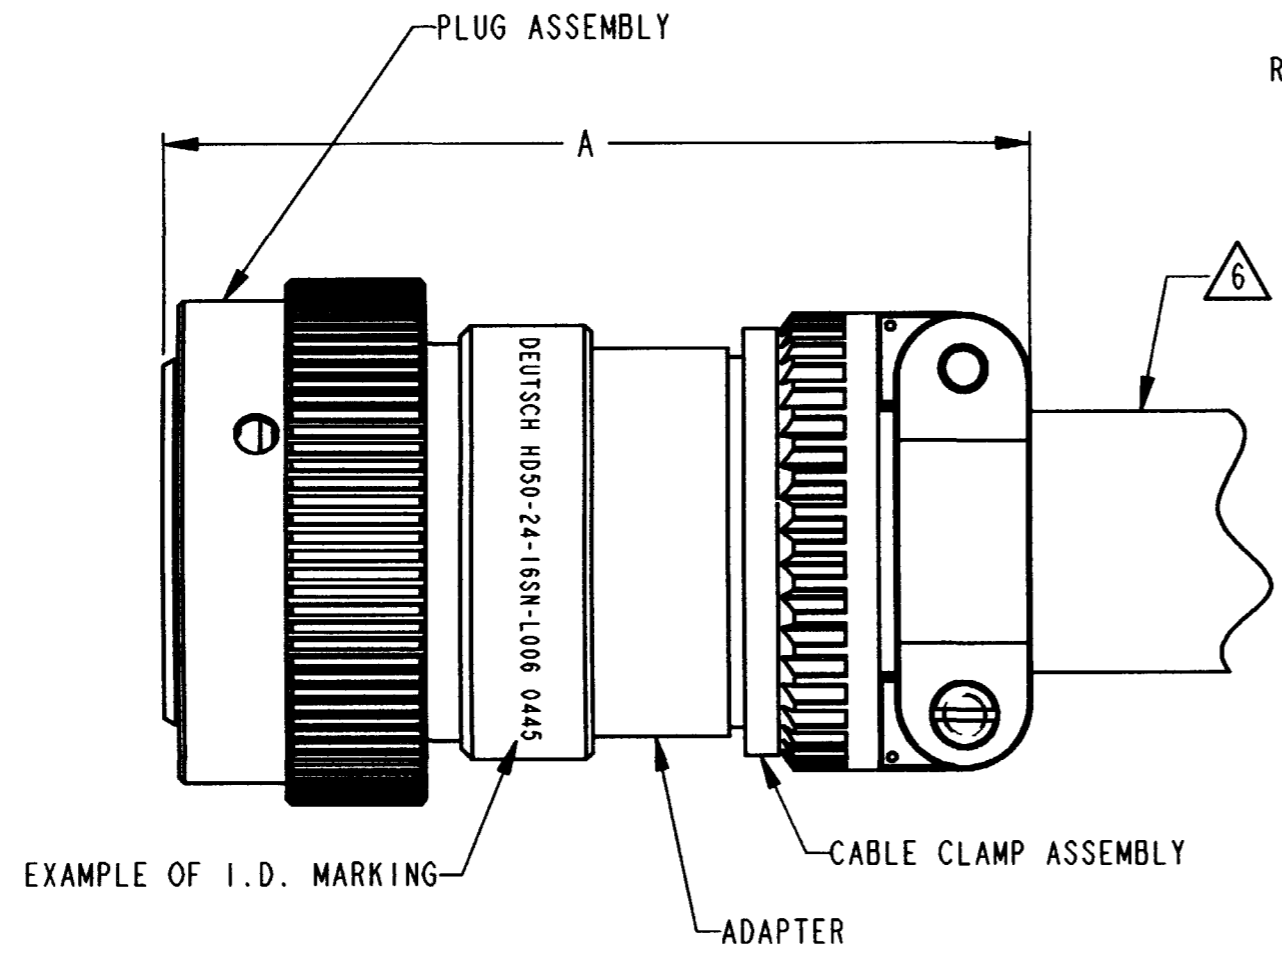

REV NC HD3\*\*\*P/S\*-L006

REVISIONS			
SYM	DESCRIPTION	DATE	APPROVED
NC	NEW RELEASE PER E.O. P18719	10-21-04	RDX

8. DIMENSIONS A AND B ON HD30, HDB, AND HD50 SERIES ARE THE SAME.
7. THIS DWG. SERVES FOR HD30, HDB, AND FOR HD50 SERIES.
6. ONE SIZE 12 AND ONE SIZE 16 BUSHING IS SUPPLIED WITH SIZE 24 CABLE CLAMP ASSEMBLY.
5. CABLE CLAMP ACCESSORIES ARE SHIPPED UNASSEMBLED.
4. FOR ARRANGEMENT OF CONTACT LOCATION SEE ENVELOPE DRAWING 0425-014-2400.
3. FOR CONTACTS AND WIRES PERFORMANCE AND APPLICATION CHARACTERISTICS SEE ENVELOPE DRAWING 0425-015-0000.
2. FOR PERFORMANCE AND APPLICATION CHARACTERISTICS SEE ENVELOPE DRAWING 0425-016-0000.
- NOTES: 1. ALL DIMENSIONS ARE IN INCHES (MILLIMETERS).

SIZE	A ± .125 (A ± 3.18)	B ± .125 (B ± 3.18)
18	3.090 (78.49)	3.217 (81.71)
24	3.191 (81.05)	3.318 (84.28)

SIGNATURE & DATE	
DR	R. MESSENGER 10/15/04
CHK	J. Kim 10/21/04
PE	R. Messenger 10/21/04
APPD	S. Beaud 10/21/04
SCALE	1.5:1 WT