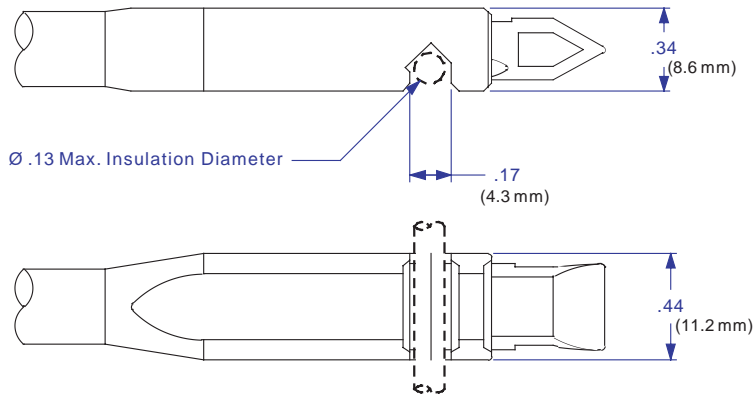

ORDER INFORMATION:

CT3044-#

Insulation Piercing Clip, Individual

#Colors Available:

-0 Black & -2 Red

Order Example:

CT3044-0 (Clip in Black)

CT3045

Insulation Piercing Clip, Pair

Black & Red

CONTACT INFO:

Toll Free: 888-256-2246 (US Only)

Phone: 714-221-9330

Fax: 714-921-9849

22820 Savi Ranch Pkwy

Yorba Linda, CA 92887-4610 USA

www.caltestelectronics.com

TIP (PIERCING SLOT) DETAILS: (NOT TO SCALE)

WIRE PIERCING SLOT ACTUATED OPEN