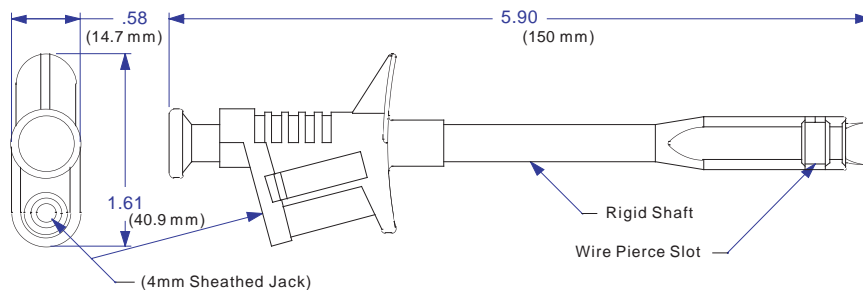

OUTLINE DRAWING: (NOT TO SCALE)

Specifications and appearance subject to change without notice
P304400_r01

1 - www.caltestelectronics.com : Digital Multimeter Kits & Accessories>Clips>Insulation Piercing Clip