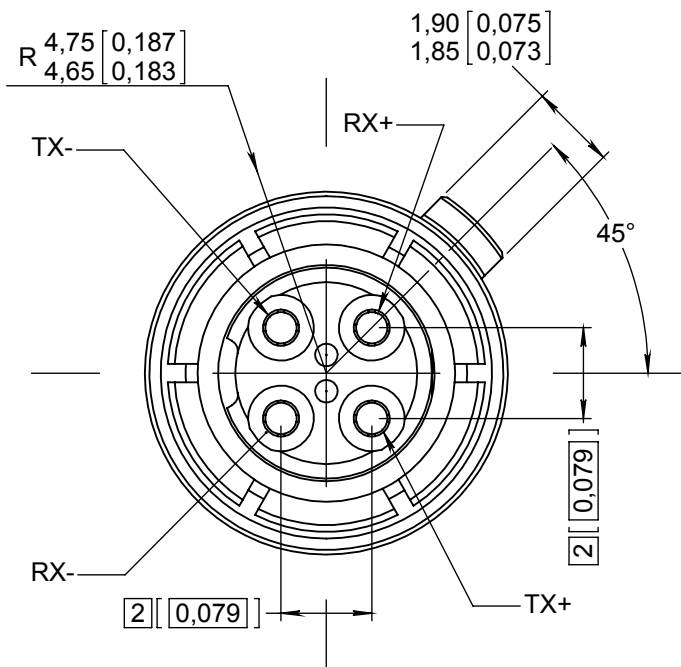

Series
EPXB

ENVIRONMENTAL SIZE 8 QUADRAX SOCKET CONTACT
FOR QUADRAX ETHERNET CABLES ABS0972, ABS1503KD24, ABS1503KL24 AND PIC E50424 CABLES

Issue:
Mar. 03, 2016

Page
1/1

Engaging face:

MATERIAL:

- OUTER CONTACT : COPPER ALLOY PER ASTM-B-453
- CENTER CONTACTS : COPPER ALLOY C19160
- FERRULE : COPPER ALLOY PER ASTM-B-455
- INSULATOR : PFA PER ASTM-D-3307 OR EQUIVALENT
- SPACER : THERMOPLASTIC PER ASTM D 5205
- SEALING BOOT: THERMOPLASTIC PER ASTM-D-4067 AND FLUROSILICONE PER SAE AMS-R-25988.

FINISH:

- ALL METAL PARTS:
PLATING .00005 INCH OF GOLD PER AMS 2422
OVER NICKEL PER SAE AMS QQ-N-290

EXTRACTION TOOL:

- M81969/28.03 (RADIALL: 282 549 001) OR M81969/14-06.

WIRING INSTRUCTIONS: see RP55178.

DIMENSIONS : mm (inch are given for information only)

Estimated weight : 4.5 g

CREATION	Mar 03, 16	Cable per PIC E50424 added	Yon P.	Vieira
PEN:	Oct. 23, 15	Cable per ABS1503KL24 added	Moutault	Vieira
	Aug 24, 15	TDS updated : insulator and spacer material modification and spacer and ferrule dimensions corrected	Yon P.	Vieira D.
NOM: GARCIA L.	May 14, 13	Rounding mistake updated	Pailot N.	LeGloahec Y
	Jun 14, 07	13.60 max =>13.60 min & 11.40 => 11.16/11.36	Garcia L.	Pessard M
DATE: Oct. 19, 2004	Mar 16, 05	SAE-AMS-2422 was 2442	Garcia L.	Pessard M
APPR.: LAHOREAU C	Issue	Revisions	Name	Approved