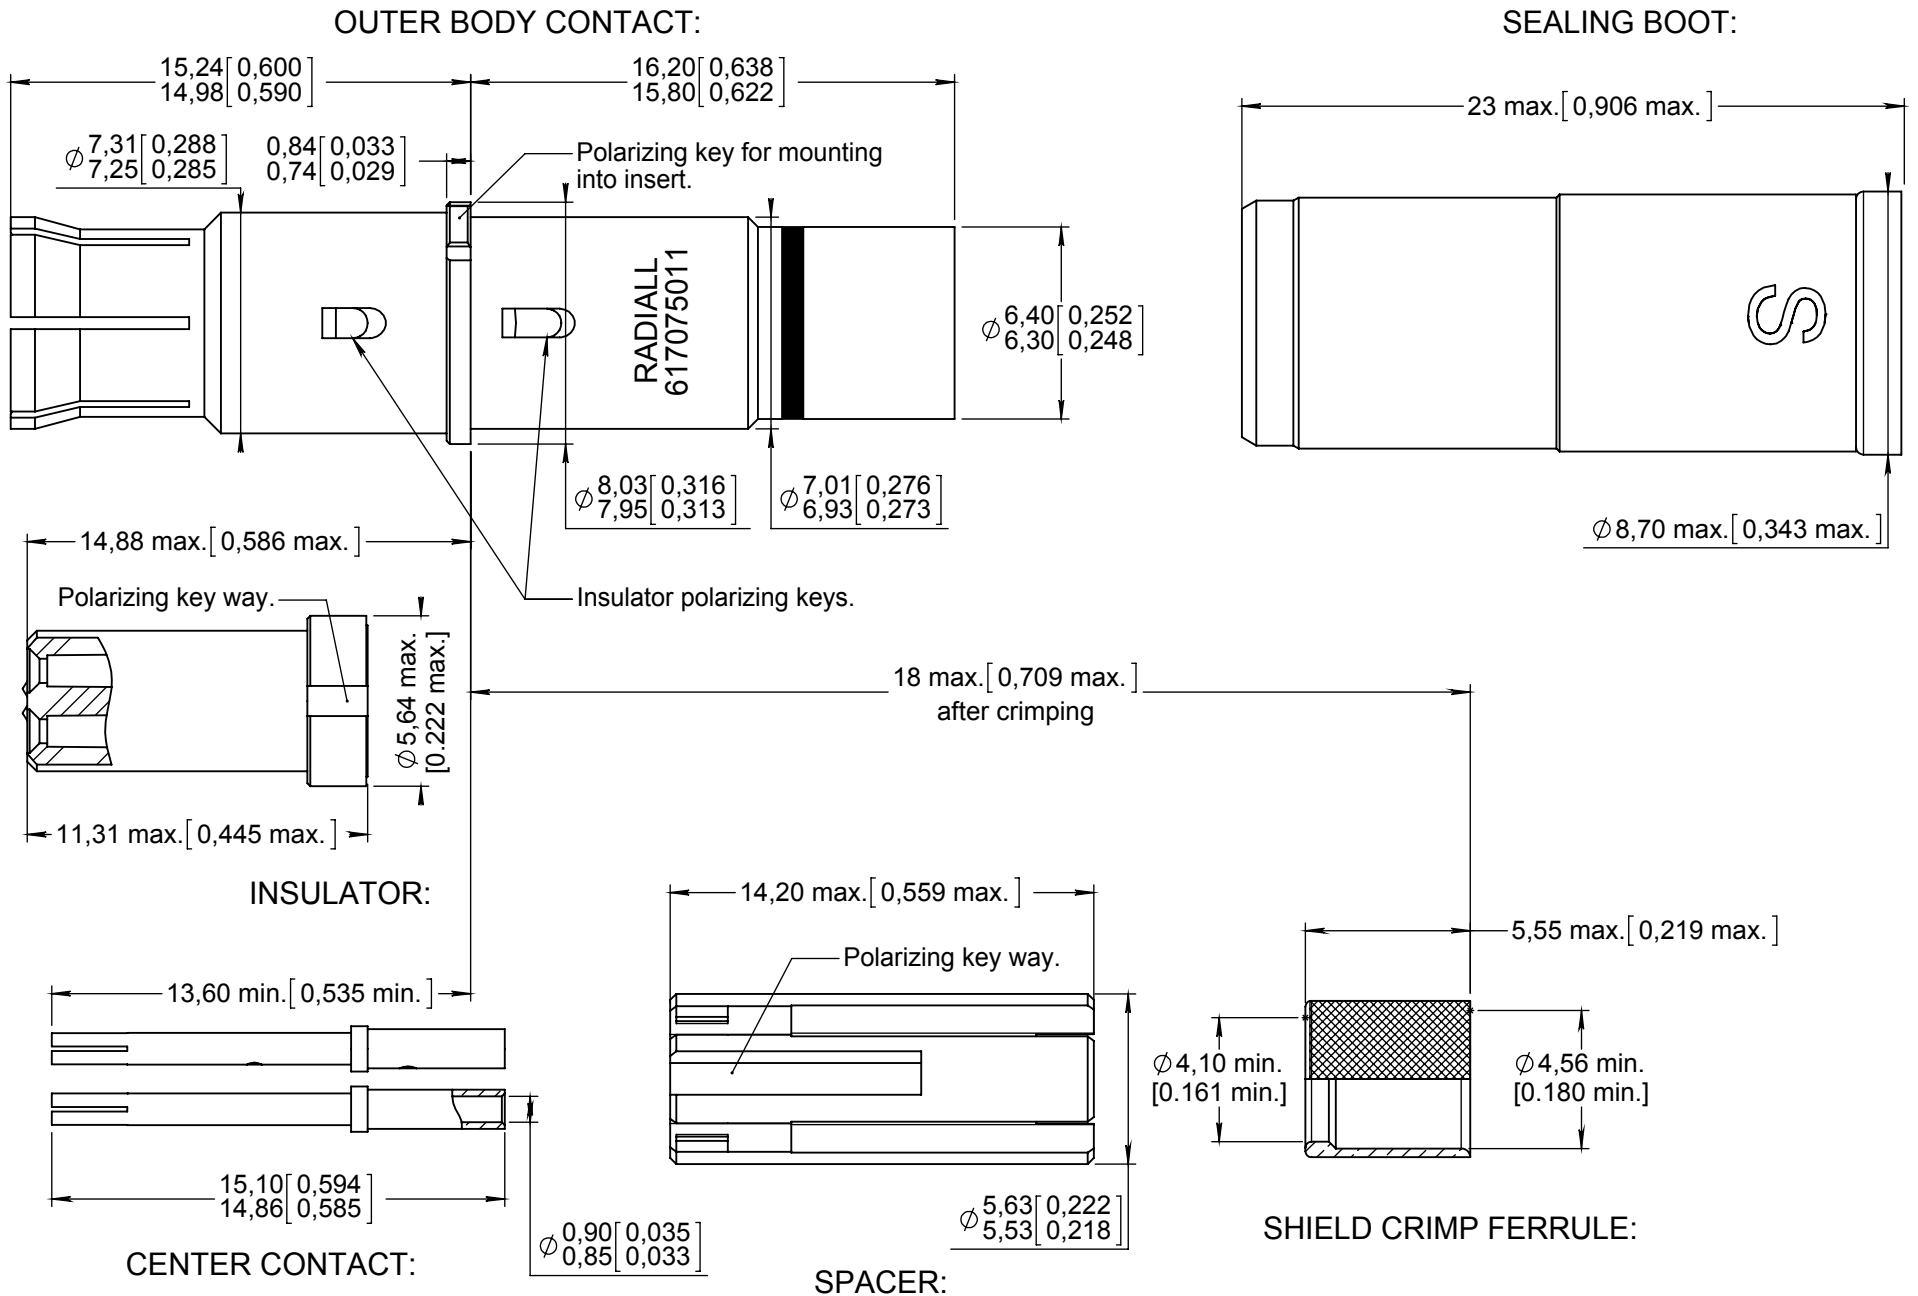

Series
EPXB

ENVIRONMENTAL SIZE 8 QUADRAX SOCKET CONTACT
FOR QUADRAX ETHERNET CABLES ABS0972, ABS1503KD24, ABS1503KL24 AND PIC E50424 CABLES

Issue:
Mar. 03, 2016

Page
1/1

Engaging face:

MATERIAL:

- OUTER CONTACT : COPPER ALLOY PER ASTM-B-453
- CENTER CONTACTS : COPPER ALLOY C19160
- FERRULE : COPPER ALLOY PER ASTM-B-455
- INSULATOR : PFA PER ASTM-D-3307 OR EQUIVALENT
- SPACER : THERMOPLASTIC PER ASTM D 5205
- SEALING BOOT: THERMOPLASTIC PER ASTM-D-4067 AND FLUROSILICONE PER SAE AMS-R-25988.

FINISH:

- ALL METAL PARTS:
PLATING .00005 INCH OF GOLD PER AMS 2422
OVER NICKEL PER SAE AMS QQ-N-290

EXTRACTION TOOL:

- M81969/28.03 (RADIALL: 282 549 001) OR M81969/14-06.

WIRING INSTRUCTIONS: see RP55178.

DIMENSIONS : mm (inch are given for information only)

Estimated weight : 4.5 g

CREATION	Mar 03, 16	Cable per PIC E50424 added	Yon P.	Vieira
PEN:	Oct. 23, 15	Cable per ABS1503KL24 added	Moutault	Vieira
	Aug 24, 15	TDS updated : insulator and spacer material modification and spacer and ferrule dimensions corrected	Yon P.	Vieira D.
NOM: GARCIA L.	May 14, 13	Rounding mistake updated	Pailot N.	LeGloahec Y
	Jun 14, 07	13.60 max =>13.60 min & 11.40 => 11.16/11.36	Garcia L.	Pessard M
DATE: Oct. 19, 2004	Mar 16, 05	SAE-AMS-2422 was 2442	Garcia L.	Pessard M
APPR.: LAHOREAU C	Issue	Revisions	Name	Approved