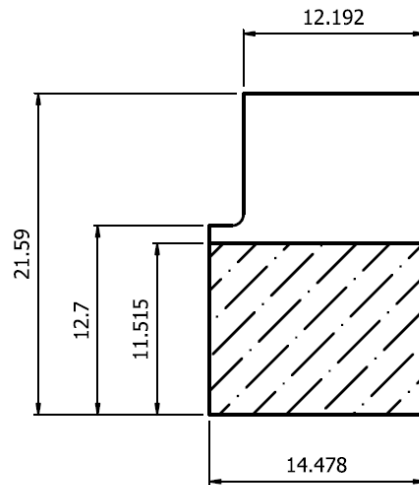

## Chocolate Chip

Our tiniest OLED display HAT, but don't let the size fool you. The high pixel density coupled with 10,000:1 contrast ratio makes this display very legible, even from a distance!

Part Number: VXD3P002-00

Key Features	Description	Part Number
White PMOLED	0.49 inch 64 x 32 Graphic PMOLED	M00931

Learn more at

[www.vxdisplays.com/chocolate-chip](http://www.vxdisplays.com/chocolate-chip)

## Pinout Table

Function	Pin	Pin	Function
3V3	1	2	NC
I2C1 SDA	3	4	NC
I2C1 SCL	5	6	GND
OLED RESn	7	8	NC

## Dimensions

Dimensions in mm