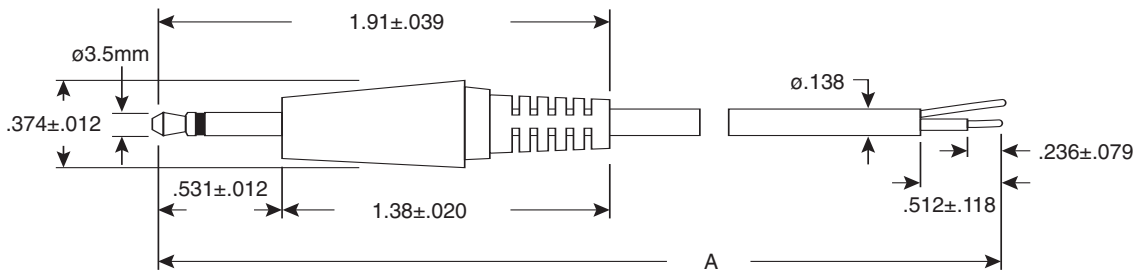

Cable Assemblies

172-2106, 172-2116, 172-2136

Cable Assemblies

DIMENSIONS: IN
(Except where noted.)

SPECIFICATIONS

Type:	Mono Plug, Stripped and Tinned, Shielded
Jacket:	PVC
Color:	Black
Conductor:	.12mm x 10
Shield:	.12mm x 30
Voltage Rating:	24VDC
Temperature:	60°C
Wire Gauge:	27AWG

Mouser Stock No.	Length "A" (In.)
172-2136	36±1.18
172-2106	72±1.97
172-2116	120±3.94

Date Last Revised: 4-6-05

Available from Mouser Electronics
1-800-346-6873
www.mouser.com

KC-300306

172-2106, 172-2116, 172-2136