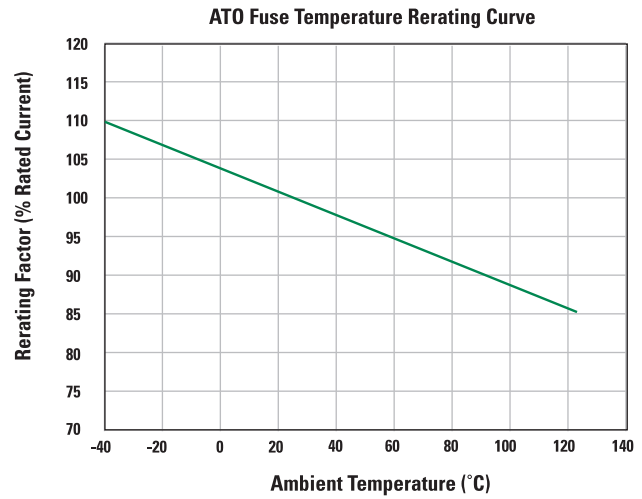

Corresponding holder see Section "Fuse Holders."

ATO® BLADE FUSE RATED 32V

Dimensions

Dimensions in mm

Temperature Derating Curve

Time-Current Characteristic Curves

X-ON Electronics

Largest Supplier of Electrical and Electronic Components