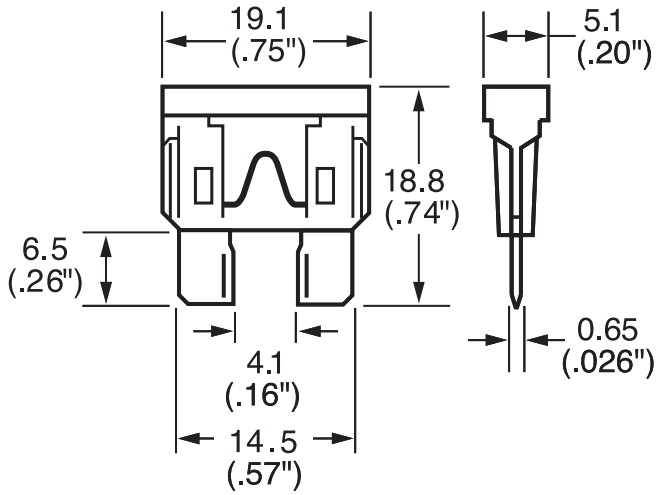

Ordering Information

Part Number	Package Size
0257xxx.PXPV	2000
0257xxx.U	500
0257xxx.L	50

Time-Current Characteristics

% of Rating	Current Rating	Opening Time Min / Max (s)
100	35-40	360,000 s / -
110	1-30	360,000 s / -
135	1-2 3-40	500 ms / 600 s 0.750 s / 600 s
200	1-2 3-40	100 ms / 5.0 s 0.150 s / 5.0 s
350	1-2 3-40	20 ms / 500 ms 80 ms / 500 ms
600	1-30 35-40	- / 100 ms - / 150 ms

Corresponding holder see Section "Fuse Holders."

ATO® BLADE FUSE RATED 32V

Dimensions

Dimensions in mm

Temperature Derating Curve

Time-Current Characteristic Curves

X-ON Electronics

Largest Supplier of Electrical and Electronic Components