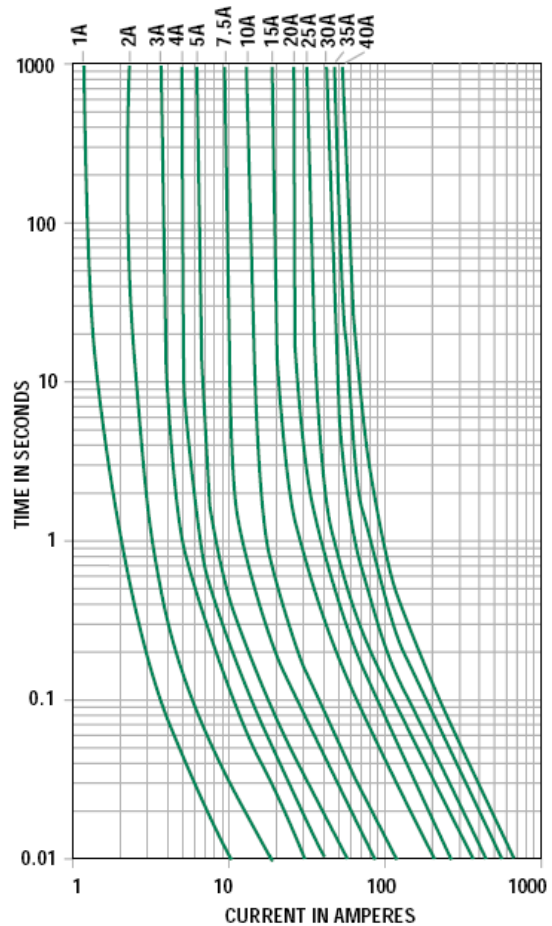

Ordering Information

Part Number	Package Size
0257xxx.PXPV	2000
0257xxx.U	500
0257xxx.L	50

Time-Current Characteristics

% of Rating	Current Rating	Opening Time Min / Max (s)
100	35-40	360,000 s / -
110	1-30	360,000 s / -
135	1-2 3-40	500 ms / 600 s 0.750 s / 600 s
200	1-2 3-40	100 ms / 5.0 s 0.150 s / 5.0 s
350	1-2 3-40	20 ms / 500 ms 80 ms / 500 ms
600	1-30 35-40	- / 100 ms - / 150 ms

Ratings

Part Number	Current Rating	Housing Color	Typ. Voltage Drop	Cold Resistance	I ² t
0257001._	1 A	Black	176 mV	123 mΩ	0.4 A ² s
0257002._	2 A	Grey	141 mV	53.5 mΩ	1.4 A ² s
0257003._	3 A	Purple	137 mV	31.1 mΩ	7.4 A ² s
0257004._	4 A	Pink	136 mV	22.8 mΩ	14 A ² s
0257005._	5 A	Brown	128 mV	17.85 mΩ	26 A ² s
025707.5_	7.5 A	Dark Brown	116 mV	10.91 mΩ	60 A ² s
0257010._	10 A	Red	109 mV	7.70 mΩ	115 A ² s
0257015._	15 A	Blue	102 mV	4.80 mΩ	340 A ² s
0257020._	20 A	Yellow	98 mV	3.38 mΩ	520 A ² s
0257025._	25 A	White	92 mV	2.52 mΩ	1080 A ² s
0257030._	30 A	Light Green	84 mV	1.97 mΩ	1510 A ² s
0257035._	35 A	Dark Green	87 mV	1.61 mΩ	2280 A ² s
0257040._	40 A	Orange	96 mV	1.44 mΩ	3310 A ² s

Corresponding holder see Section "Fuse Holders."

ATO® BLADE FUSE RATED 32V

Dimensions

Dimensions in mm

Temperature Derating Curve

Time-Current Characteristic Curves

X-ON Electronics

Largest Supplier of Electrical and Electronic Components