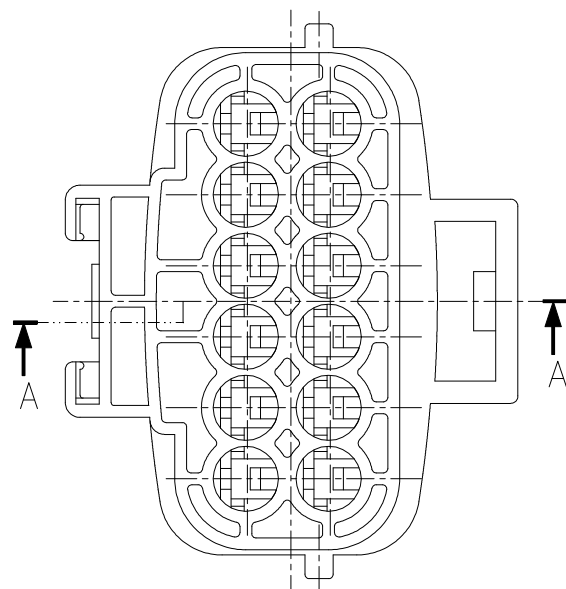

REVISIONS

P	LTR	DESCRIPTION	DATE	DWN	APVD
0		RELEASE ECN(FC00-0062-99)	19/MAY/'99	JW	CS
A		REVISED (ECR-14-002001)	28.MAR.'14	JM	HG
A1		REVISED (ECR-18-011511)	19.JUL.'18	TY	YJ

SECTION A-A

- NOTE :
- FOR PLUG HOUSING (P/N 174661)
  - THIS PART MUST BE USED WITH DOUBLE PLATE (P/N 174664)

① 0-368537-1	PBT	BLACK
PART NO.	MATERIAL	COLOR

THIS DRAWING IS CONTROLLED DOCUMENT FOR AMP INCORPORATED. IT IS SUBJECT TO CHANGE AND THE CONTROLLING ENGINEERING ORGANIZATION SHOULD BE CONTACTED FOR THE LATEST REVISION.		DWN JM JEON	 TE Connectivity NAME 12POS. CAP HOUSING ECONOSEAL J-MKII CONNECTOR			
DIMENSIONS: MM		CHK JW JUNG				APVD HG CHO
 3rd ANGLE PROJECTION		PRODUCT SPEC ---				APPLICATION SPEC ---
TOLERANCES UNLESS OTHERWISE SPECIFIED: 0 <XX<10 ± 0.2 10<XX<30 ± 0.25 30<XX ± 0.3 ANGLES ± 3°		WEIGHT ---				SIZE A3
MATERIAL PBT		FINISH	SCALE 2:1	SHEET 1 OF 1	REV A1	