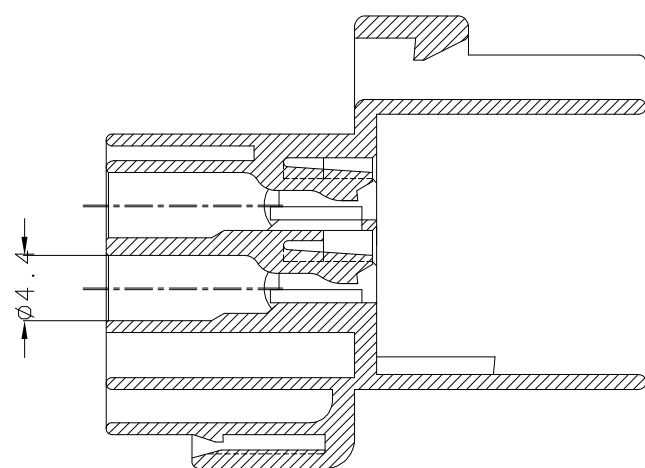

REVISIONS

P	LTR	DESCRIPTION	DATE	DWN	APVD
0		RELEASE ECN(FC00-0062-99)	19/MAY/'99	JW	CS
A		REVISED (ECR-14-002001)	28.MAR.'14	JM	HG
A1		REVISED (ECR-18-011511)	19.JUL.'18	TY	YJ

SECTION A-A

- NOTE :
- FOR PLUG HOUSING (P/N 174661)
  - THIS PART MUST BE USED WITH DOUBLE PLATE (P/N 174664)

① 0-368537-1	PBT	BLACK
PART NO.	MATERIAL	COLOR

THIS DRAWING IS CONTROLLED DOCUMENT FOR AMP INCORPORATED. IT IS SUBJECT TO CHANGE AND THE CONTROLLING ENGINEERING ORGANIZATION SHOULD BE CONTACTED FOR THE LATEST REVISION.		DWN JM JEON	 TE Connectivity NAME 12POS. CAP HOUSING ECONOSEAL J-MKII CONNECTOR			
DIMENSIONS: MM		CHK JW JUNG				APVD HG CHO
 3rd ANGLE PROJECTION		PRODUCT SPEC ---				APPLICATION SPEC ---
TOLERANCES UNLESS OTHERWISE SPECIFIED: 0 <XX<10 ± 0.2 10<XX<30 ± 0.25 30<XX ± 0.3 ANGLES ± 3°		WEIGHT ---				SIZE A3
MATERIAL PBT		FINISH	SCALE 2:1	SHEET 1 OF 1	REV A1	