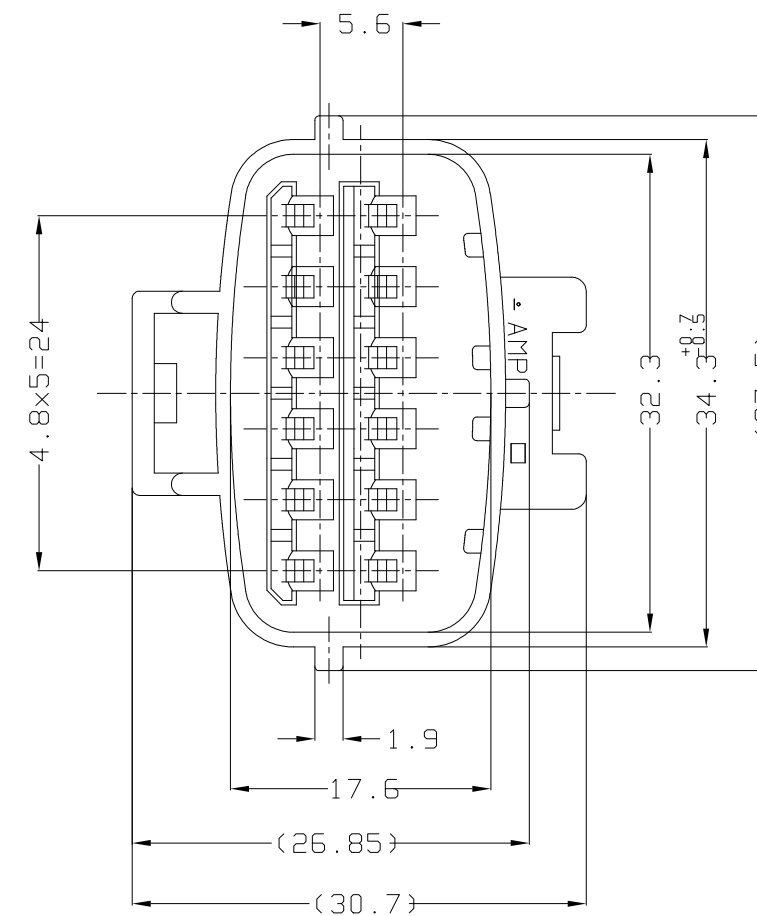

REVISIONS

P	LTR	DESCRIPTION	DATE	DWN	APVD
0		RELEASE ECN(FC00-0062-99)	19/MAY/'99	JW	CS
A		REVISED (ECR-14-002001)	28.MAR.'14	JM	HG
A1		REVISED (ECR-18-011511)	19.JUL.'18	TY	YJ

SECTION A-A

- NOTE :
- FOR PLUG HOUSING (P/N 174661)
  - THIS PART MUST BE USED WITH DOUBLE PLATE (P/N 174664)

① 0-368537-1	PBT	BLACK
PART NO.	MATERIAL	COLOR

THIS DRAWING IS CONTROLLED DOCUMENT FOR AMP INCORPORATED. IT IS SUBJECT TO CHANGE AND THE CONTROLLING ENGINEERING ORGANIZATION SHOULD BE CONTACTED FOR THE LATEST REVISION.		DWN JM JEON	 TE Connectivity NAME 12POS. CAP HOUSING ECONOSEAL J-MKII CONNECTOR			
DIMENSIONS: MM		CHK JW JUNG				APVD HG CHO
 3rd ANGLE PROJECTION		PRODUCT SPEC ---				APPLICATION SPEC ---
TOLERANCES UNLESS OTHERWISE SPECIFIED: 0 <XX<10 ± 0.2 10<XX<30 ± 0.25 30<XX ± 0.3 ANGLES ± 3°		WEIGHT ---				SIZE A3
MATERIAL PBT		FINISH	SCALE 2:1	SHEET 1 OF 1	REV A1	