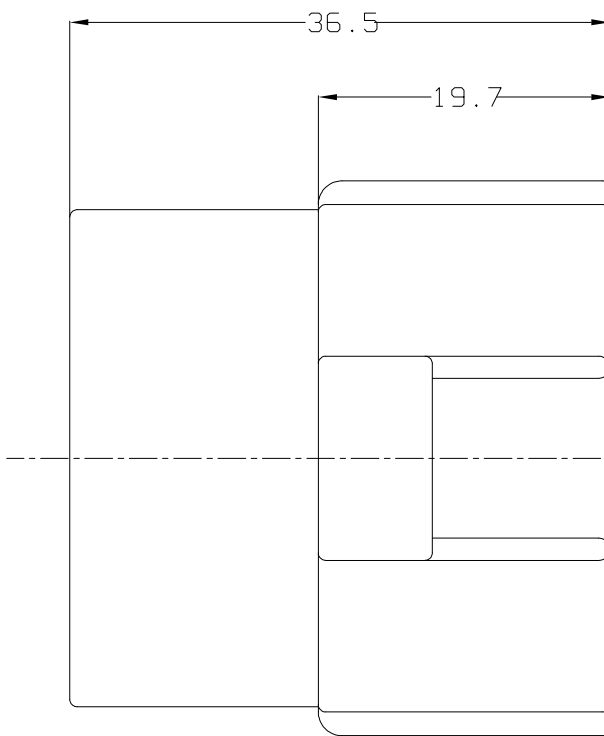

REVISIONS

P	LTR	DESCRIPTION	DATE	DWN	APVD
0		RELEASE ECN(FC00-0062-99)	19/MAY/'99	JW	CS
A		REVISED (ECR-14-002001)	28.MAR.'14	JM	HG
A1		REVISED (ECR-18-011511)	19.JUL.'18	TY	YJ

SECTION A-A

- NOTE :
- FOR PLUG HOUSING (P/N 174661)
  - THIS PART MUST BE USED WITH DOUBLE PLATE (P/N 174664)

① 0-368537-1	PBT	BLACK
PART NO.	MATERIAL	COLOR

THIS DRAWING IS CONTROLLED DOCUMENT FOR AMP INCORPORATED. IT IS SUBJECT TO CHANGE AND THE CONTROLLING ENGINEERING ORGANIZATION SHOULD BE CONTACTED FOR THE LATEST REVISION.		DWN JM JEON	 TE Connectivity NAME 12POS. CAP HOUSING ECONOSEAL J-MKII CONNECTOR			
DIMENSIONS: MM		CHK JW JUNG				APVD HG CHO
 3rd ANGLE PROJECTION		PRODUCT SPEC ---				APPLICATION SPEC ---
TOLERANCES UNLESS OTHERWISE SPECIFIED: 0 <XX<10 ± 0.2 10<XX<30 ± 0.25 30<XX ± 0.3 ANGLES ± 3°		WEIGHT ---				SIZE A3
MATERIAL PBT		FINISH	SCALE 2:1	SHEET 1 OF 1	REV A1	