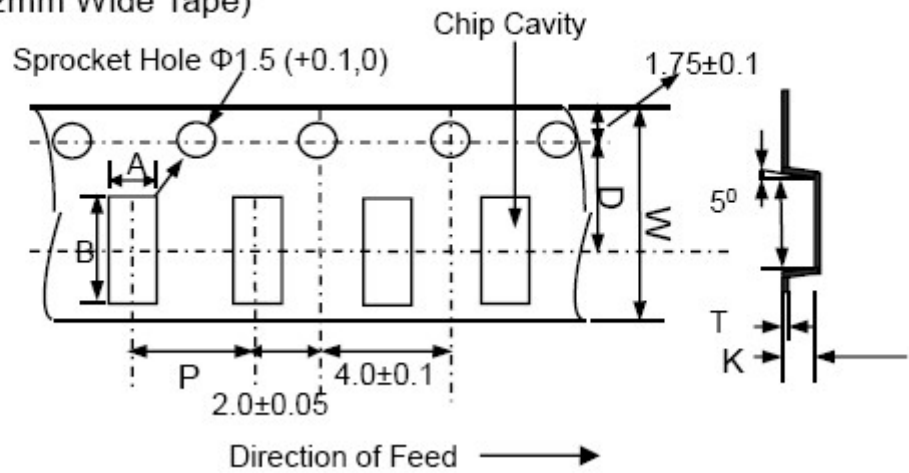

■ YSLF7045 series

Part No.	L(uH)	L Test Freq.	DCR(Ω)Max	Rated Current (A)
YSLF7045-330□	33.0	100KHz	0.025	3.00

产品包装

■ TAPING DRAWINGS

■ TAPING DIMENSIONS (UNIT: mm)

1. Embossed Tape (8/12mm Wide Tape)

X-ON Electronics