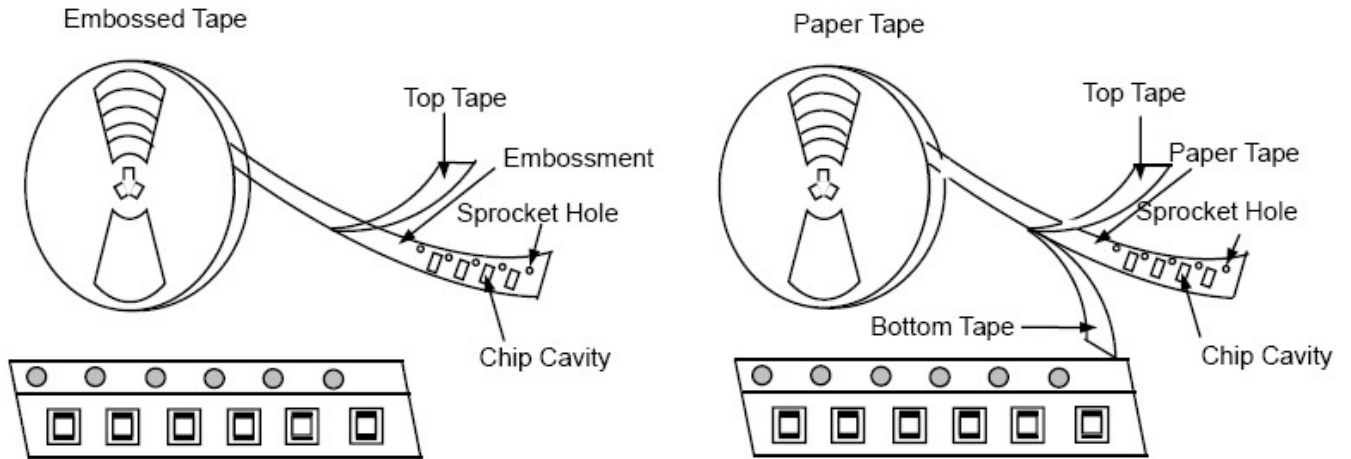

■ YSLF7045 series

Part No.	L(uH)	L Test Freq.	DCR(Ω)Max	Rated Current (A)
YSLF7045-330□	33.0	100KHz	0.025	3.00

产品包装

■ TAPING DRAWINGS

■ TAPING DIMENSIONS (UNIT: mm)

1. Embossed Tape (8/12mm Wide Tape)

X-ON Electronics