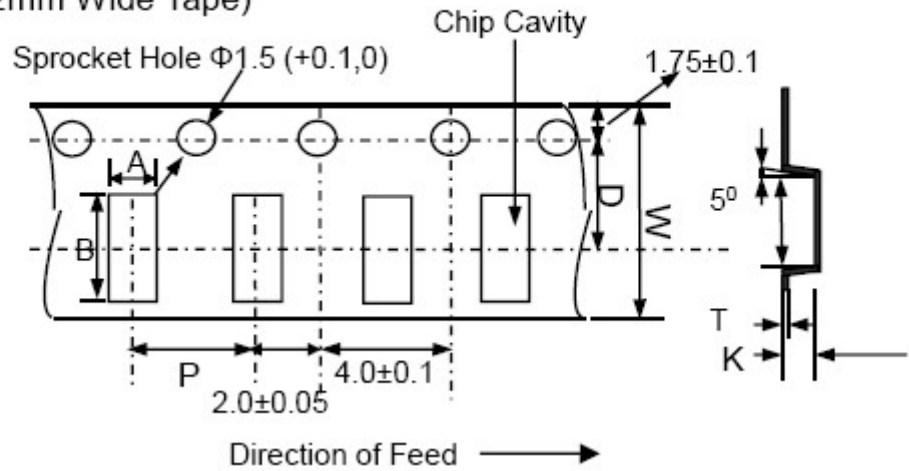

■ *YSLF7045 series*

Part No.	L(μ H)	L Test Freq.	DCR(Ω)Max	Rated Current (A)
YSLF7045-330□	33.0	100KHz	0.025	3.00

产品包装

■ TAPING DRAWINGS

■ TAPING DIMENSIONS (UNIT: mm)

1. Embossed Tape (8/12mm Wide Tape)

X-ON Electronics