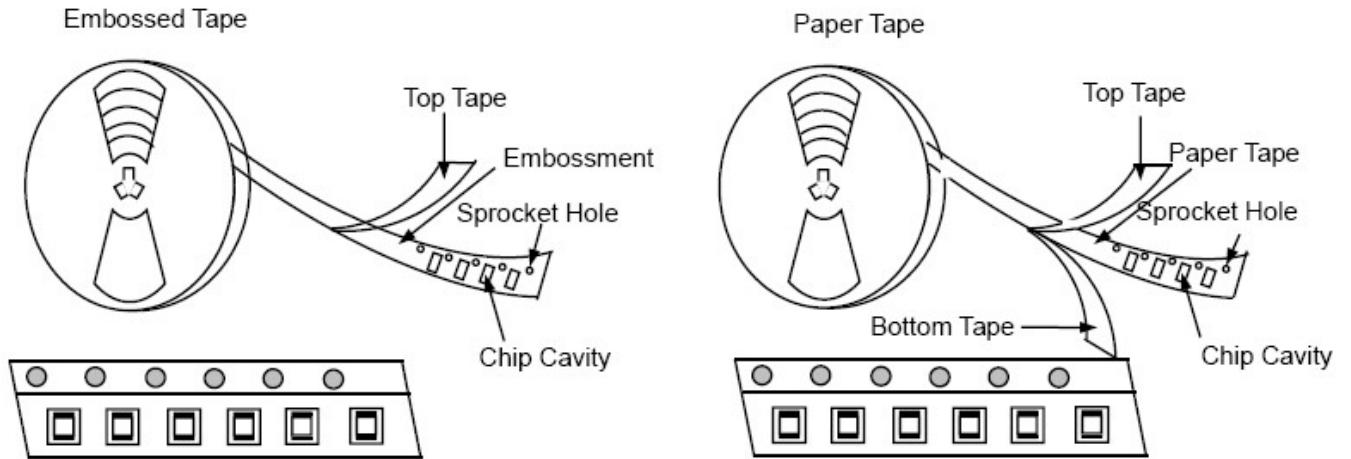

■ *YSLF7045 series*

Part No.	L(μ H)	L Test Freq.	DCR(Ω)Max	Rated Current (A)
YSLF7045-330□	33.0	100KHz	0.025	3.00

产品包装

■ TAPING DRAWINGS

■ TAPING DIMENSIONS (UNIT: mm)

1. Embossed Tape (8/12mm Wide Tape)

X-ON Electronics