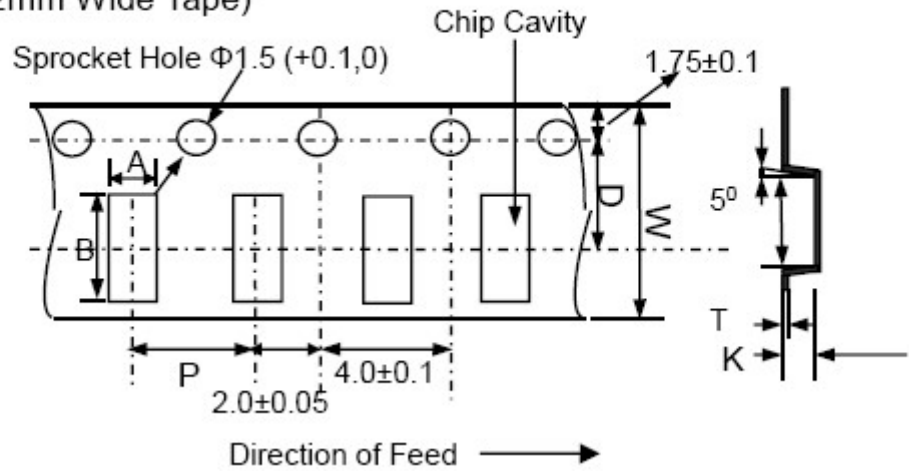

■ *YSLF7045 series*

Part No.	L(uH)	L Test Freq.	DCR(Ω)Max	Rated Current (A)
YSLF7045-330□	33.0	100KHz	0.025	3.00

产品包装

■ TAPING DRAWINGS

■ TAPING DIMENSIONS (UNIT: mm)

1. Embossed Tape (8/12mm Wide Tape)

X-ON Electronics