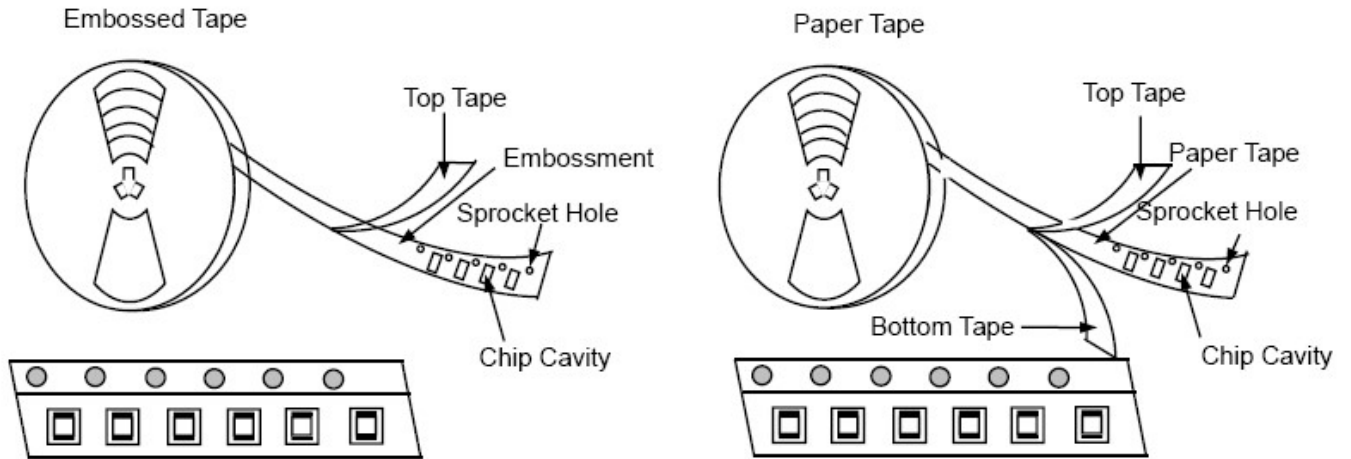

■ *YSLF7045 series*

Part No.	L(uH)	L Test Freq.	DCR(Ω)Max	Rated Current (A)
YSLF7045-330□	33.0	100KHz	0.025	3.00

产品包装

■ TAPING DRAWINGS

■ TAPING DIMENSIONS (UNIT: mm)

1. Embossed Tape (8/12mm Wide Tape)

X-ON Electronics