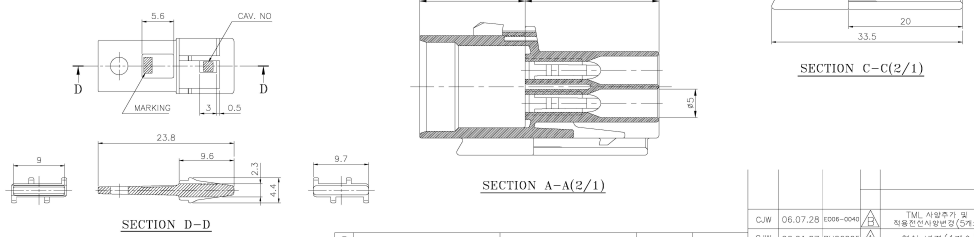

⑤ F/H. NMWP04M(2/1)

GENERAL TOLERANCE							
	10MAX	50MAX	100MAX	150MAX	200MAX	200VR	ANGLE
A	±0.2	±0.3	±0.5	±0.8	±1.0	±1.4	±30°

NO.	PART NAME	PART NO.	COLOR	MATERIAL
⑤	F/H NMWP04M-OR	PB871-04900	ORANGE	PBT
④	CONN. NMWP04MA-BR	PB621-04850	BROWN	PBT
③	CONN. NMWP04MA-L	PB621-04840	BLUE	PBT
②	CONN. NMWP04MA-B	PB621-04820	BLACK	PBT
①	CONN. NMWP04MA-GY	PB621-04120	GLAY	PBT

— 주 기 —

4. 본 부품은 비어싱 CONNECTOR.

CJW	06.07.28	ERR-004	△	TM. 사양추가 및 적용(인식방법(주거스))	SSJ
CJW	06.01.27	BH06004	△	항상 변경(1기스)	SSJ
CJW	00.11.15	-	△	신 규	CYM

형안 DATE NOTE NO. SYM ALTERATION 담당

DRAWING NAME CONN. NMWP04MA-GY
DRAWING NO. PB621-04120-C01B