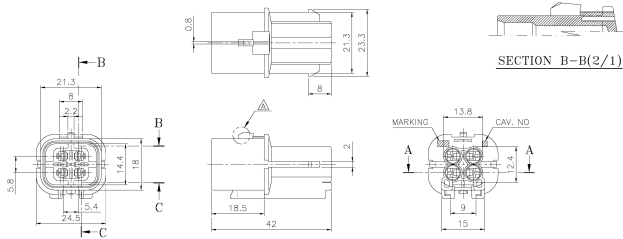

CUSTOMER DRAWING

①②③④ CONN. NMWP04MA