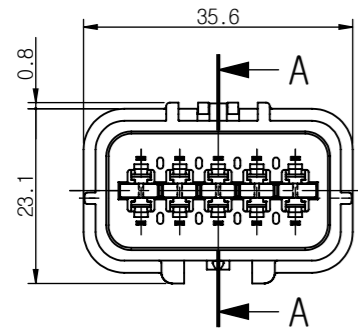

①③ AWP10M-B

ISO VIEW(1/1)

SECTION A-A(2/1)

② F/H AWP10M-L

ISO VIEW(1/1)

- 주 기 -

1. 사용상 유해한 흠, BURR등이 없을 것.
2. 명시되지 않은 공차는 일반공차에 준할 것.
3. CAV. No. 및 MARKING은 당사규격에 준하여 각인할 것.

4. ASSY 부품

1) FRONT HOLDER:HP411-10040

2) TERMINAL

적용 전선(SQ)	PART NAME	PART NO.
CHFUS 0.22	AWP-M-SS	TP131-00400
AESSX(F) 0.3~0.5	AWP-M-S	TP131-00100
AESSX(F) 0.75~1.25	AWP-M-M	TP131-00200

3) WIRE SEAL

적용 전선 표준사양경	PART NAME	PART NO.
Φ0.9	W/S AWP-0.9S(MB)	EB010-01140
Φ1.4	W/S AWP-1.4S(BR)	EB010-01050
Φ1.9	W/S AWP-1.9S(GN)	EB010-01030
Φ2.3	W/S AWP-2.3S(GY)	EB010-01120
Φ2.7	W/S AWP-2.7S(OR)	EB010-01100
-	W/S AWP-V(R)	EB010-01060

5. 본 부품은 방수형 CONNECTOR 임.

NO.	PART NAME	PART No.	COLOR	MATERIAL
③	AWP10M-GY	HP401-10120	GRAY	PBT
②	F/H AWP10M-L	HP411-10040	BLUE	PBT
①	AWP10M-B	HP401-10020	BLACK	PBT

승인	DATE	NOTE No.	SYM	ALTERATION	담당
CJW	15.06.17	E015-0171	△	색상 추가	PYI
CJW	10.12.20	E009-0282	△	신규	LDW

DRAWING NAME				AWP10M-B	
DRAWING No.				HP401-10020-C01A	

GENERAL TOLERANCE

	10MAX	50MAX	100MAX	150MAX	200MAX	200VR	ANGLE
A	±0.2	±0.3	±0.5	±0.8	±1.0	±1.4	±30'

THIRD ANGLE PROJECTION	A	1/1	KOT	KOT	KNJ	CJW
TOLERANCE		SCALE	DESIGN	DRAWN	CHECKED	APPROVED