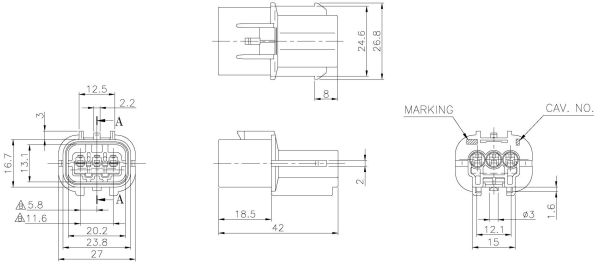

CUSTOMER DRAWING

①② CONN. NMWP03MS