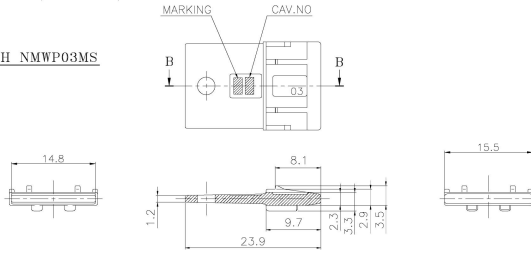

③ F/H NMWP03MS

SECTION B-B(2/1)