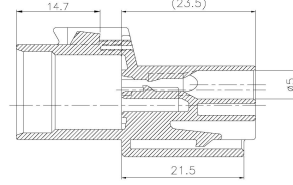

SECTION A-A(2/1)

- 주 기 -

1. 부품은 납땜용 CONNECTOR임.

NO.	DATE	NOTE NO.	SYM	ALTERATION	담당
CJW	06.07.28	0008-0040	△	TML 사양 추가 및 적용한신상변경(등가소)	SSJ
CJW	02.08.20	-	△	치수 추가(2가소)	KMH
CJW	02.06.17	-	△	COLOR 추가	KMH
CJW	02.02.18	-	△	신 규	KNJ

NO.	PART NAME	PART NO.	COLOR	MATERIAL	THIRD ANGLE PROJECTION
①	F/H NMWP03MS-OR	HN042-03100	ORANGE	PBT	A
②	CONN. NMWP03MS-GY	HN032-03120	GRAY	PBT	1/1(2/1)
③	CONN. NMWP03MS-B	HN032-03020	BLACK	PBT	KNJ
					KMH
					KNJ
					CJW

GENERAL TOLERANCE						
	10MAX	50MAX	100MAX	150MAX	200MAX	200VR
A	±0.2	±0.3	±0.5	±0.8	±1.0	±1.4
						±30'

DRAWING NAME	CONN. NMWP03MS-B
DRAWING NO.	HN032-03020-C01C

KUM 케이엠주식회사