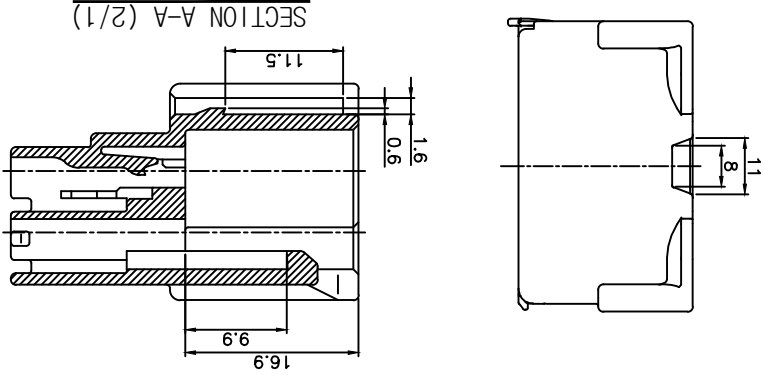

①, ②, ③, ④, ⑤, ⑥ CONN. AR22MA

⑦ R/H AR22MA

SECTION B-B (2/1)

A	± 0.2	± 0.3	± 0.5	± 0.8	± 1.0	± 1.4	± 30°
10MAX	50MAX	100MAX	150MAX	200MAX	200VVR	ANGLE	
GENERAL TOLERANCE							

No	⑦	R/H AR22MA-GY	PK152-22120	GRAY	PP
	⑥	CONN. AR22MA-GY	PK142-22120	GRAY	PBT
⑤	CONN. AR22MA-OR	PK142-22100	ORANGE	PBT	
④	CONN. AR22MA-BR	PK142-22050	BROWN	PBT	
③	CONN. AR22MA-L	PK142-22040	BLUE	PBT	
②	CONN. AR22MA-B	PK142-22020	BLACK	PBT	
①	CONN. AR22MA-W	PK142-22010	WHITE	PBT	
		PART NAME	PART No.	COLOR	MATERIAL
		THIRD ANGLE PROJECTION	A	-	CJW
		TOLERANCE	SCALE	DESIGN	DRAWN
		CHECKED	APPROVED		

DRAWING NAME		CONN. AR22MA-W(GY) ASSY	
DRAWING No.		PK142-22017-C01	
승인	DATE	NOTE No.	SYM
CJW	07.01.12	-	-
담당	ALTERATION		
LSJ			

PART NO.	PART NAME	각종 단선 (SO)
MT091-95090	AR-M-S	AV.ANS.AVSS.0.3-0.5 / AVX.AEX.0.5
MT091-95290	AR-M-M	AVS.AVSS.AVX.AEX.0.85-2 / AV.0.85-1.25
TA021-00010	AR-M-L	AVSSX.AESSXF.2.5
MT091-95090	AR-M-S-AU	AV.ANS.AVSS.0.3-0.5 / AVX.AEX.0.5
MT091-95290	AR-M-M-AU	AVS.AVSS.AVX.AEX.0.85-2 / AV.0.85-1.25
TA021-00020	AR-M-L-AU	AVSSX.AESSXF.2.5