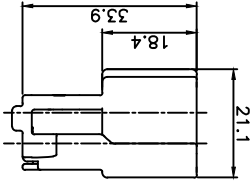

①, ②, ③, ④, ⑤, ⑥ CONN. AR22MA

⑦ R/H AR22MA

SECTION B-B (2/1)

A	± 0.2	± 0.3	± 0.5	± 0.8	± 1.0	± 1.4	± 30°
10MAX	50MAX	100MAX	150MAX	200MAX	200VVR	ANGLE	
GENERAL TOLERANCE							

No	⑦	R/H AR22MA-GY	PK152-22120	GRAY	PP
	⑥	CONN. AR22MA-GY	PK142-22120	GRAY	PBT
⑤	CONN. AR22MA-OR	PK142-22100	ORANGE	PBT	
④	CONN. AR22MA-BR	PK142-22050	BROWN	PBT	
③	CONN. AR22MA-L	PK142-22040	BLUE	PBT	
②	CONN. AR22MA-B	PK142-22020	BLACK	PBT	
①	CONN. AR22MA-W	PK142-22010	WHITE	PBT	
		PART NAME	PART No.	COLOR	MATERIAL
		THIRD ANGLE PROJECTION	A	-	CJW
		TOLERANCE	SCALE	DESIGN	DRAWN
		CHECKED	APPROVED		