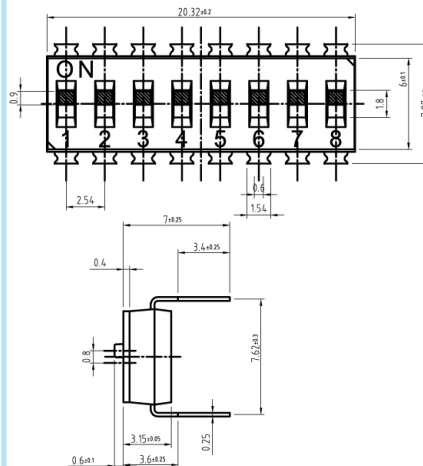

Schematic(TYP.)

SLIDE

CONTACT SYSTEM

ROCKER

CDH SERIES SLIDE TYPE

MODEL NO.	NO. POS	A
CDH-02	2	2.54
CDH-03	3	5.08
CDH-04	4	7.62
CDH-05	5	10.16
CDH-06	6	12.70
CDH-07	7	15.24
CDH-08	8	17.78
CDH-09	9	20.32
CDH-10	10	22.86
CDH-12	12	25.40