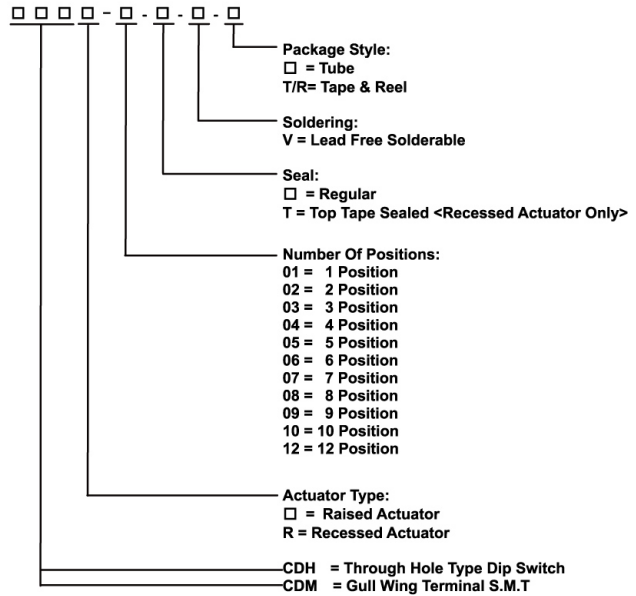

CDM/CDH SERIES

DIP

HOW TO ORDER

TACT

SPECIFICATIONS

Mechanical life:2000 operations per switch
 Operation Force:1000gf max.
 Stroke :1.0mm
 Operation Temp:-20°C to 70°C
 Electrical life:2000 operations per switch-24 VDC, 25mA
 Contact Resistance:100m max. at initial
 Non-Switching Rating:100mA, 50VDC
 Switching Rating:25mA, 24VDC
 Circuit:Single pole single throw

LED TACT

PUSH BUTTON

TOGGLE

CDM SERIES SLIDE TYPE

MODEL NO.	NO. POS	A
CDM-02	2	2.54
CDM-03	3	5.08
CDM-04	4	7.62
CDM-05	5	10.16
CDM-06	6	12.70
CDM-07	7	15.24
CDM-08	8	17.78
CDM-09	9	20.32
CDM-10	10	22.86
CDM-12	12	25.40

Schematic(TYP.)

SLIDE

CONTACT SYSTEM

ROCKER

CDH SERIES SLIDE TYPE

MODEL NO.	NO. POS	A
CDH-02	2	2.54
CDH-03	3	5.08
CDH-04	4	7.62
CDH-05	5	10.16
CDH-06	6	12.70
CDH-07	7	15.24
CDH-08	8	17.78
CDH-09	9	20.32
CDH-10	10	22.86
CDH-12	12	25.40