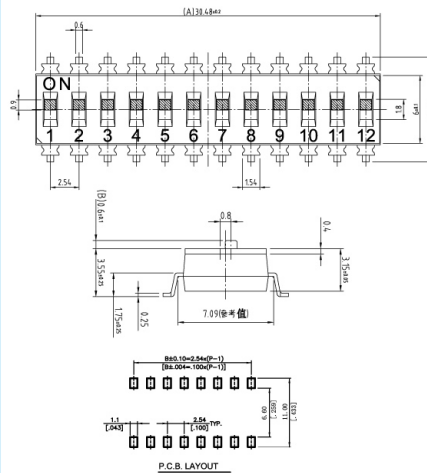

CDM/CDH SERIES

DIP

HOW TO ORDER

TACT

SPECIFICATIONS

Mechanical life:2000 operations per switch
 Operation Force:1000gf max.
 Stroke :1.0mm
 Operation Temp:-20°C to 70°C
 Electrical life:2000 operations per switch-24 VDC, 25mA
 Contact Resistance:100m max. at initial
 Non-Switching Rating:100mA, 50VDC
 Switching Rating:25mA, 24VDC
 Circuit:Single pole single throw

LED TACT

PUSH BUTTON

TOGGLE

CDM SERIES SLIDE TYPE

MODEL NO.	NO. POS	A
CDM-02	2	2.54
CDM-03	3	5.08
CDM-04	4	7.62
CDM-05	5	10.16
CDM-06	6	12.70
CDM-07	7	15.24
CDM-08	8	17.78
CDM-09	9	20.32
CDM-10	10	22.86
CDM-12	12	25.40

Schematic(TYP.)

SLIDE

CONTACT SYSTEM

ROCKER

CDH SERIES SLIDE TYPE

MODEL NO.	NO. POS	A
CDH-02	2	2.54
CDH-03	3	5.08
CDH-04	4	7.62
CDH-05	5	10.16
CDH-06	6	12.70
CDH-07	7	15.24
CDH-08	8	17.78
CDH-09	9	20.32
CDH-10	10	22.86
CDH-12	12	25.40