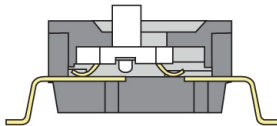

LED TACT

PUSH BUTTON

TOGGLE

CDM SERIES SLIDE TYPE

MODEL NO.	NO. POS	A
CDM-02	2	2.54
CDM-03	3	5.08
CDM-04	4	7.62
CDM-05	5	10.16
CDM-06	6	12.70
CDM-07	7	15.24
CDM-08	8	17.78
CDM-09	9	20.32
CDM-10	10	22.86
CDM-12	12	25.40

Schematic(TYP.)

SLIDE

CONTACT SYSTEM

ROCKER

CDH SERIES SLIDE TYPE

MODEL NO.	NO. POS	A
CDH-02	2	2.54
CDH-03	3	5.08
CDH-04	4	7.62
CDH-05	5	10.16
CDH-06	6	12.70
CDH-07	7	15.24
CDH-08	8	17.78
CDH-09	9	20.32
CDH-10	10	22.86
CDH-12	12	25.40