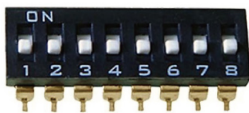

CDM/CDH SERIES

DIP

HOW TO ORDER

TACT

SPECIFICATIONS

Mechanical life:2000 operations per switch
 Operation Force:1000gf max.
 Stroke :1.0mm
 Operation Temp:-20°C to 70°C
 Electrical life:2000 operations per switch-24 VDC, 25mA
 Contact Resistance:100m max. at initial
 Non-Switching Rating:100mA, 50VDC
 Switching Rating:25mA, 24VDC
 Circuit:Single pole single throw

LED TACT

PUSH BUTTON

TOGGLE

CDM SERIES SLIDE TYPE

MODEL NO.	NO. POS	A
CDM-02	2	2.54
CDM-03	3	5.08
CDM-04	4	7.62
CDM-05	5	10.16
CDM-06	6	12.70
CDM-07	7	15.24
CDM-08	8	17.78
CDM-09	9	20.32
CDM-10	10	22.86
CDM-12	12	25.40

Schematic(TYP.)

SLIDE

CONTACT SYSTEM

ROCKER

CDH SERIES SLIDE TYPE

MODEL NO.	NO. POS	A
CDH-02	2	2.54
CDH-03	3	5.08
CDH-04	4	7.62
CDH-05	5	10.16
CDH-06	6	12.70
CDH-07	7	15.24
CDH-08	8	17.78
CDH-09	9	20.32
CDH-10	10	22.86
CDH-12	12	25.40