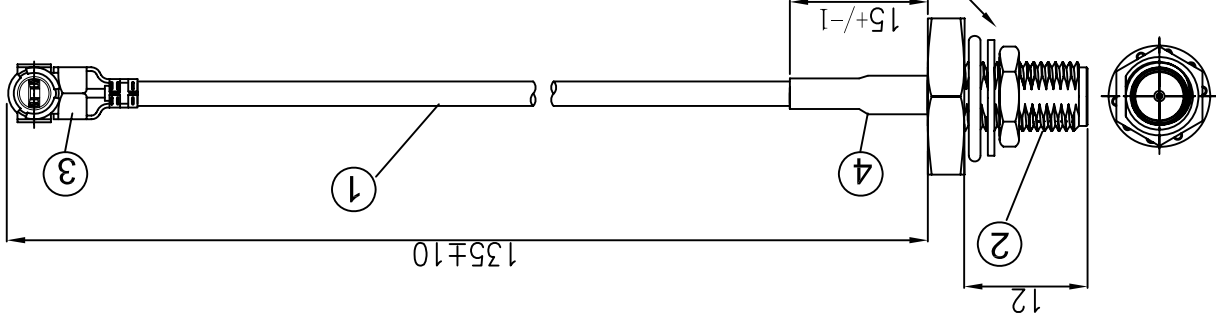

REVISIONS				
REV	NUMBER	DESCRIPTION	DWN	CHK
A		DESIGN		

ITEM NO.	PART NUMBER	DESCRIPTION	QTY.
4	套管	黑色热缩套管, OD:2.0MM	AS
3	端子	高仿I-PEX, 1.13端子, 镀金	1
2	接头	SMA防水母头公针, 分体, 12牙, 镀金	1
1	同轴线	RF 1.13灰色线, OD:1.13mm	AS

SIZE	Number	REV
B		A

DATE	DESCRIPTION
2018/09/24	I-PEX 1.13 TO SMA 12牙防水母头 L=135mm

1

2

3

4

CUSTOMER P/N:

- NOTES:
- ELECTRICAL:
 - VOLTAGE RATING:DCV 300V 10MS
 - CONDUCTANCE RESISTANCE: 3.0 OHM/MAX.
 - INSULATION RESISTANCE: 5.0M OHM/MIN.
 - THE CABLE SHOULD BE 100% ELECTRICAL TEST
 - IT SHOULD BE NO ANY OPEN/SHORT, MISWIRING AND INTERMITTENT FAILURES
 - MATERIAL:
 - SEE TABLE
 - ALL COMPONENTS ARE ROHS COMPLIANT.