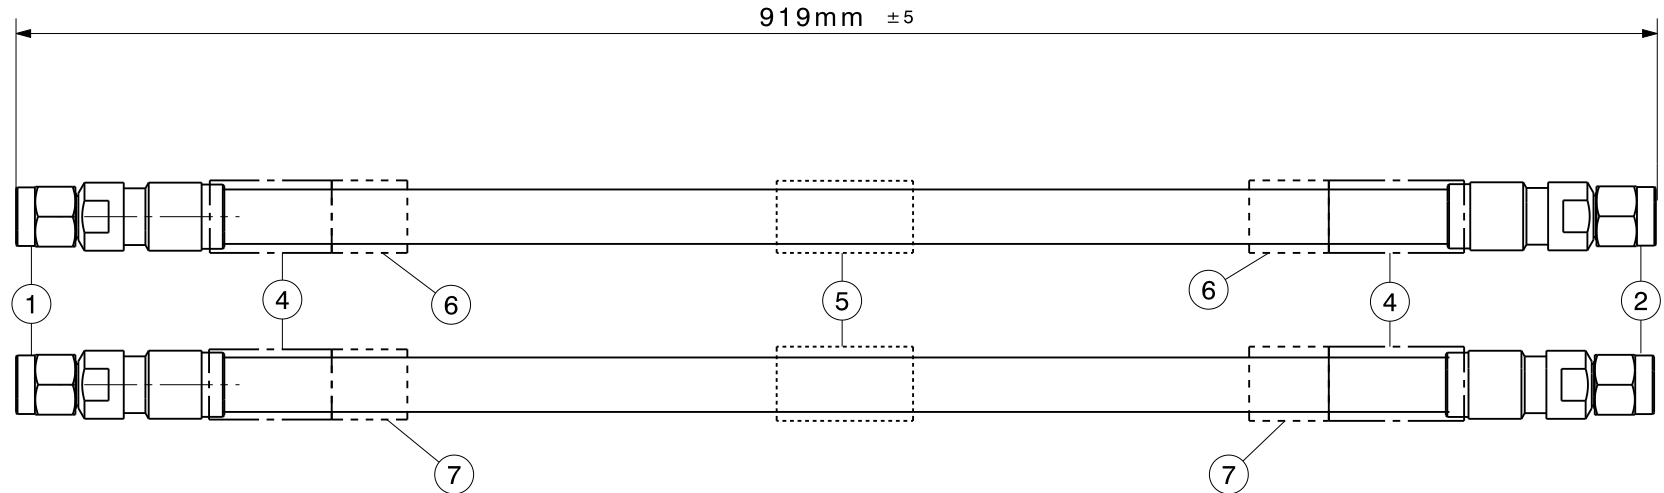

H+S Part Number 85104455

Text on Label (4)  
 HUBER+SUHNER  
 SUCOFLEX 100

Center Label (5)	
Line 1	HUBER+SUHNER,INC.
Line 2	SUCOFLEX_126_E
Line 3	SN WO#

Characteristics
Test: 100% DC-18GHz IL/RL: DC-26.5GHz, IL=2.43dB, RL=1.25 VSWR RL=1.35 VSWR @26.5 GHz
Phased Matched: Absolute phase match each cable assembly ±1ps
RoHS Compliant END - END

	Material List		Qty
1	Connector	SF_11_PC35-43	2 PCE
2	Connector	SF_11_PC35-43	2 PCE
3	Cable	SUCOFLEX_126_E	2 M
4	Strain Relief	Shrink Tube Blue with Label	4 PCE
5	Center Label	Shrink_tube-6.4x2xR_02_03_WH	2 PCE (50mm)
6	Marker1	Shrink_Tube SM3-12-1/4-RD	2 PCE (20mm)
7	Marker 2	Shrink_tube-6.4x2xR_02_03_YE	2 PCE (20mm)