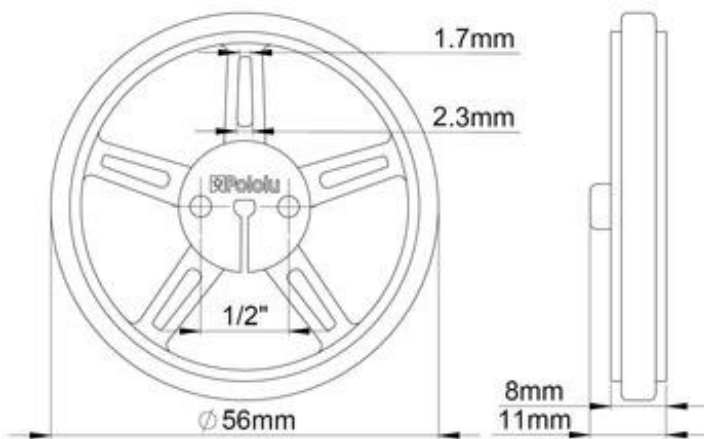

Pololu Wheel 60x8mm Pair - Black

60x8mm wheel with tire removed.

Description

These wheels are designed to press-fit securely onto the 3mm D output shafts on many of our gearmotors, including our micro metal gearmotors and our plastic gearmotors with 3mm D-shafts. They also work with our 35:1 and 115:1 15.5D metal gearmotors, as well as with our selection of Solarbotics metal gear motors. The wheels have silicone tires and measure 60 mm (2.36") in diameter. Two additional mounting holes for 4-40 screws make it possible to use the wheel with our universal mounting hubs for 3mm shafts, 4mm shafts, and 5mm shafts. The slots in the five spokes allow additional accessories to be mounted to the wheel (e.g. decorations or parts of an encoder system).

The left picture below shows this wheel mounted to a 20D mm metal gearmotor with a universal mounting hub for 4mm shafts. The right picture below shows a slightly larger version of this wheel mounted to a micro metal gearmotor.

White Pololu 60x8mm wheel on a Pololu 20D mm metal gearmotor.

Black Pololu 70x8mm wheel on a Pololu micro metal gearmotor.

We have similar wheels available in different sizes and colors:

Pololu wheels with 90, 80, 70, 60, and 32mm diameters.

Pololu wheels with 90, 80, 70, and 60mm diameters in three colors: blue, red, and yellow.

Mechanical drawing of Pololu wheel 60×8mm without tire.

Pololu universal hub for 4mm shaft mounted to Pololu 60×8mm wheel.