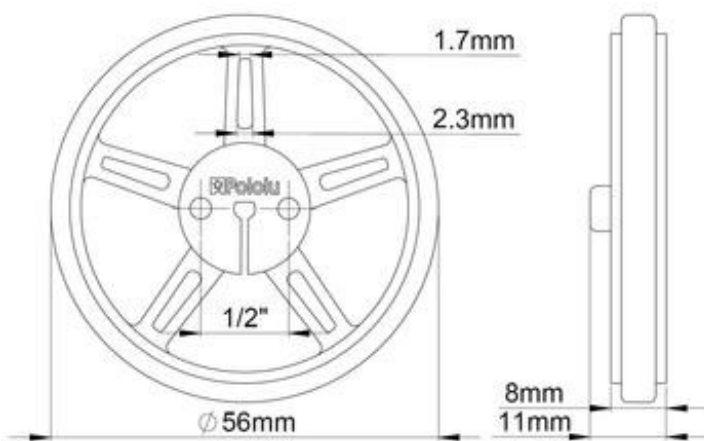

Pololu Wheel 60x8mm Pair - Red

60x8mm wheel with tire removed.

Description

These wheels are designed to press-fit securely onto the 3mm D output shafts on many of our gearmotors, including our micro metal gearmotors and our plastic gearmotors with 3mm D-shafts. They also work with our 35:1 and 115:1 15.5D metal gearmotors, as well as with our selection of Solarbotics metal gear motors. The wheels have silicone tires and measure 60 mm (2.36") in diameter. Two additional mounting holes for 4-40 screws make it possible to use the wheel with our universal mounting hubs for 3mm shafts, 4mm shafts, and 5mm shafts. The slots in the five spokes allow additional accessories to be mounted to the wheel (e.g. decorations or parts of an encoder system).

The left picture below shows this wheel mounted to a 20D mm metal gearmotor with a universal mounting hub for 4mm shafts. The right picture below shows a slightly larger version of this wheel mounted to a micro metal gearmotor.

White Pololu 60x8mm wheel on a Pololu 20D mm metal gearmotor.

Black Pololu 70x8mm wheel on a Pololu micro metal gearmotor.

We have similar wheels available in different sizes and colors:

Pololu wheels with 90, 80, 70, 60, and 32mm diameters.

Pololu wheels with 90, 80, 70, and 60mm diameters in three colors: blue, red, and yellow.

Mechanical drawing of Pololu wheel 60×8mm without tire.

Pololu universal hub for 4mm shaft mounted to Pololu 60×8mm wheel.