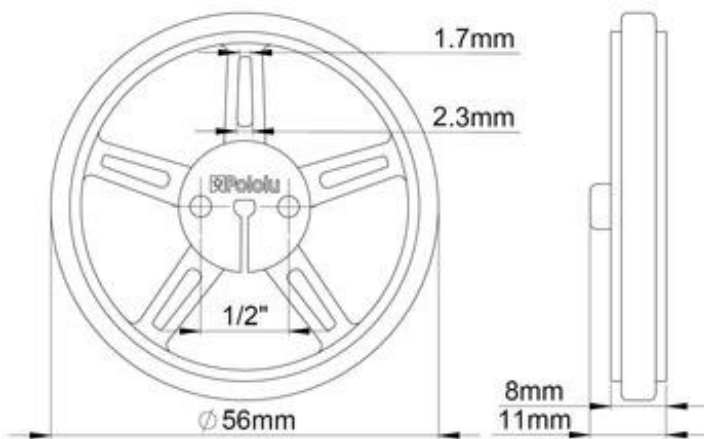

Pololu Wheel 60x8mm Pair - Blue

60x8mm wheel with tire removed.

Description

These wheels are designed to press-fit securely onto the 3mm D output shafts on many of our gearmotors, including our micro metal gearmotors and our plastic gearmotors with 3mm D-shafts. They also work with our 35:1 and 115:1 15.5D metal gearmotors, as well as with our selection of Solarbotics metal gear motors. The wheels have silicone tires and measure 60 mm (2.36") in diameter. Two additional mounting holes for 4-40 screws make it possible to use the wheel with our universal mounting hubs for 3mm shafts, 4mm shafts, and 5mm shafts. The slots in the five spokes allow additional accessories to be mounted to the wheel (e.g. decorations or parts of an encoder system).

The left picture below shows this wheel mounted to a 20D mm metal gearmotor with a universal mounting hub for 4mm shafts. The right picture below shows a slightly larger version of this wheel mounted to a micro metal gearmotor.

White Pololu 60x8mm wheel on a Pololu 20D mm metal gearmotor.

Black Pololu 70x8mm wheel on a Pololu micro metal gearmotor.

We have similar wheels available in different sizes and colors:

Pololu wheels with 90, 80, 70, 60, and 32mm diameters.

Pololu wheels with 90, 80, 70, and 60mm diameters in three colors: blue, red, and yellow.

Mechanical drawing of Pololu wheel 60×8mm without tire.

Pololu universal hub for 4mm shaft mounted to Pololu 60×8mm wheel.