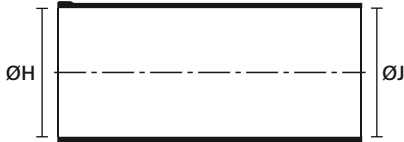

Bottle Shapes, MIL-Style

Helashrink 100 Series, with rib

Features and Benefits

- With circular grooved adaptor for strain relief
- Combine with complementary adhesives for environmental sealing

a: Expanded form (supplied)

b: Fully recovered form (after heating)

100 series supplied / fully recovered.

TYPE	ØH min. a	ØH max. b	ØJ min. a	ØJ max. b	P ± 10%	R ± 10%	HW ± 20%	JW ± 20%	V ± 10%	T ± 20%	S nom	Article-No.
113-4-G	10.7	7.9	4.6	2.0	25.4	14.5	1.3	1.0	3.0	1.0	4.6	401-13480

All dimensions in mm. Subject to technical changes.

Bottle Shapes

Helashrink 100 Series, without rib

Features and Benefits

- Strain relief for connector cable
- Easy re-entry for repair when combined with hot melt adhesive