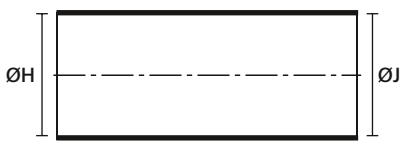

b: Fully recovered form (after heating)

100 series supplied / fully recovered.

TYPE	ØH min. a	ØH max. b	ØJ min. a	ØJ max. b	P ± 10%	R ± 10%	HW ± 20%	JW ± 20%	V ± 10%	T ± 20%	S nom	Article-No.
113-4-G	10.7	7.9	4.6	2.0	25.4	14.5	1.3	1.0	3.0	1.0	4.6	401-13480

All dimensions in mm. Subject to technical changes.

Bottle Shapes

Helashrink 100 Series, without rib

Features and Benefits

- Strain relief for connector cable
- Easy re-entry for repair when combined with hot melt adhesive

a: Expanded form (supplied)

b: Fully recovered form (after heating)

100 series supplied / fully recovered.

TYPE	ØH min. a	ØH max. b	ØJ min. a	ØJ max. b	P ± 10%	R max.	HW ± 20%	JW ± 30%	S nom	Article-No.
113-1-G	10.7	7.9	4.6	2.0	25.4	14.5	1.3	1.0	4.6	401-13180