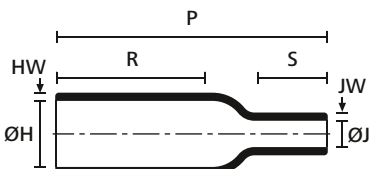

b: Fully recovered form (after heating)

100 series supplied / fully recovered.

TYPE	ØH min. a	ØH max. b	ØJ min. a	ØJ max. b	P ± 10%	R ± 10%	HW ± 20%	JW ± 20%	V ± 10%	T ± 20%	S nom	Article-No.
113-4-G	10.7	7.9	4.6	2.0	25.4	14.5	1.3	1.0	3.0	1.0	4.6	401-13480

All dimensions in mm. Subject to technical changes.

Bottle Shapes

Helashrink 100 Series, without rib

Features and Benefits

- Strain relief for connector cable
- Easy re-entry for repair when combined with hot melt adhesive

a: Expanded form (supplied)

b: Fully recovered form (after heating)

100 series supplied / fully recovered.

TYPE	ØH min. a	ØH max. b	ØJ min. a	ØJ max. b	P ± 10%	R max.	HW ± 20%	JW ± 30%	S nom	Article-No.
113-1-G	10.7	7.9	4.6	2.0	25.4	14.5	1.3	1.0	4.6	401-13180