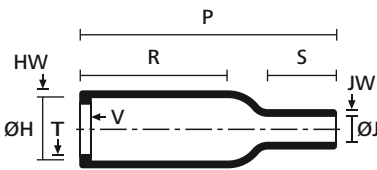

Bottle Shapes, MIL-Style

Helashrink 100 Series, with rib

Features and Benefits

- With circular grooved adaptor for strain relief
- Combine with complementary adhesives for environmental sealing

a: Expanded form (supplied)

b: Fully recovered form (after heating)

100 series supplied / fully recovered.

TYPE	ØH min. a	ØH max. b	ØJ min. a	ØJ max. b	P ± 10%	R ± 10%	HW ± 20%	JW ± 20%	V ± 10%	T ± 20%	S nom	Article-No.
113-4-G	10.7	7.9	4.6	2.0	25.4	14.5	1.3	1.0	3.0	1.0	4.6	401-13480

All dimensions in mm. Subject to technical changes.

Bottle Shapes

Helashrink 100 Series, without rib

Features and Benefits

- Strain relief for connector cable
- Easy re-entry for repair when combined with hot melt adhesive

a: Expanded form (supplied)

b: Fully recovered form (after heating)

100 series supplied / fully recovered.

TYPE	ØH min. a	ØH max. b	ØJ min. a	ØJ max. b	P ± 10%	R max.	HW ± 20%	JW ± 30%	S nom	Article-No.
113-1-G	10.7	7.9	4.6	2.0	25.4	14.5	1.3	1.0	4.6	401-13180